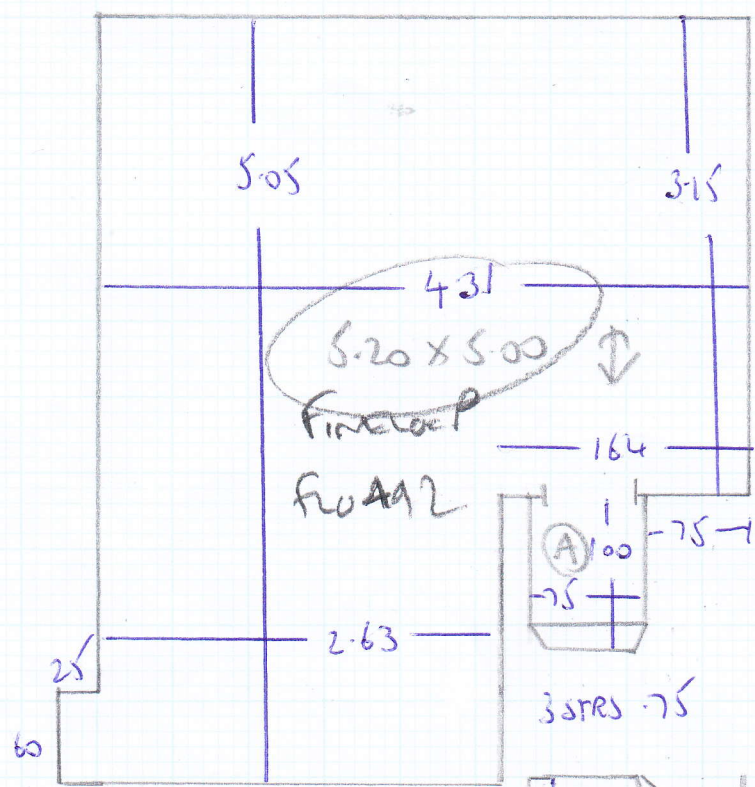

Job No: F23787
 Name: DE WOLF
 Address: 103 Sherbrooke
 Road SW6 7QL
 Tel:
 Sheet: 1 of 2

Loft Room
Finelooop
FLO-49Z
5.20 x 5.00

Stairs from top floor to ground
Fine Cord Roman
Colour: Roman Stone
6.40 x 4.00

Job No: F23787
 Name: DE WOLFF
 Address: 103 SHEESBROOKE ROAD
 SW6 7AL
 Tel:
 Sheet: 2 of 2

TOP FLOOR

4 STRS 77

FID
 TRENDS 79 x 30
 9 STRS 79

3 STRS 75

- 1 W 102 x 60
- 2 W 110 x 75
- 3 W 75 x 60
- 6 STRS 75
- BIN 95 x 50

SKANONKS
 SUE GET LOW
 6A0 x A00M

KITCHEN LAMINATE
 NOW HERE