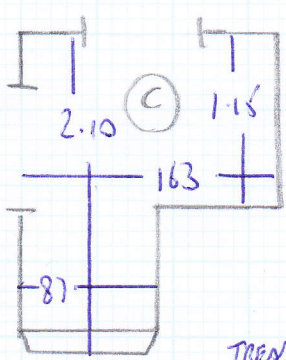

Job No: F23787
 Name: DE WOLF
 Address: 103 Sherbrooke
 Road SW6 7QL
 Tel:
 Sheet: 1 of 2

Loft Room
Finelooop
FLO-49Z
5.20 x 5.00

Stairs from top floor to ground
Fine Cord Roman
Colour: Roman Stone
6.40 x 4.00

Job No: F23787
 Name: DE WOLFF
 Address: 103 SHEESBROOKE ROAD
 SW6 7AL
 Tel:
 Sheet: 2 of 2

TOP FLOOR

4 STRS 77

FID
 TRENDS 79 x 30
 9 STRS 79

3 STRS 75

- 1 W 102 x 60
- 2 W 110 x 75
- 3 W 75 x 60
- 6 STRS 75
- BIN 95 x 50