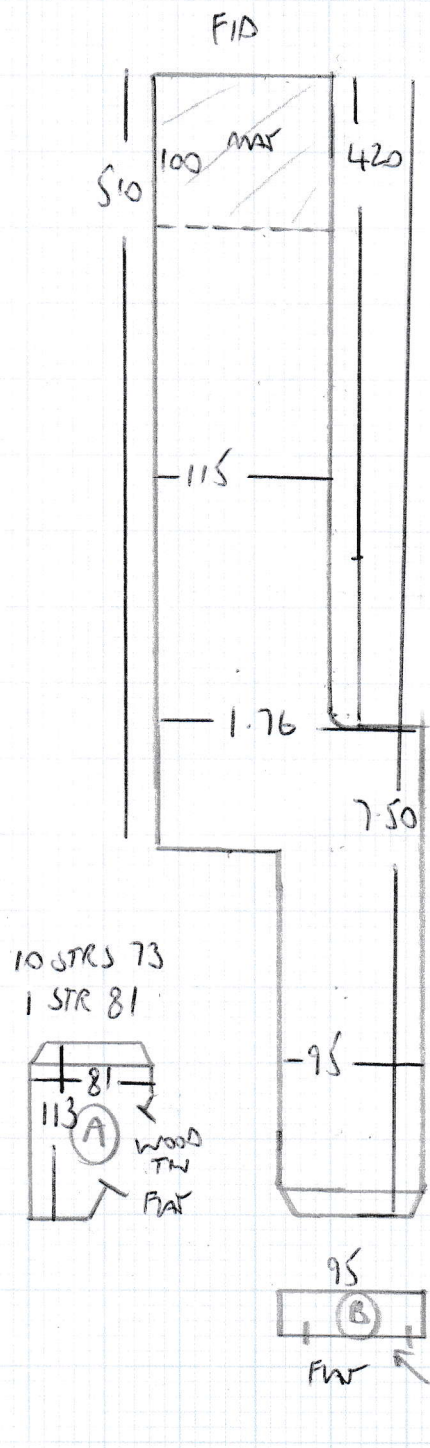

Job No: F23850
 Name: SIMPSON
 Address: 31 MARCHAM SQUARE
 SW3 4XA
 Tel:
 Sheet: 1 OF 1

15M²

ELEMENTS
 DESIGN
 ELDES-11
 6-65 x 3MTR