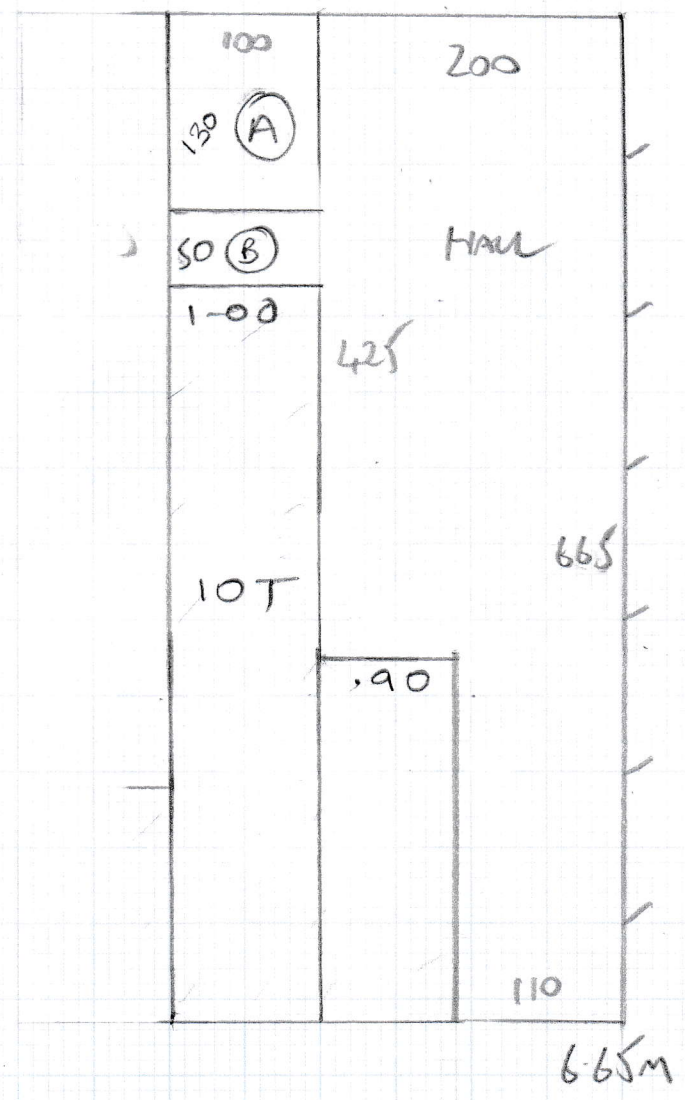

Job No: F23850
 Name: SIMPSON
 Address: 31 MARCHAM SQUARE
 SW3 4XA
 Tel:
 Sheet: 1 OF 1

15M²

ELEMENTS
 DESIGN
 ELDES-11
 6-65 x 3MTR