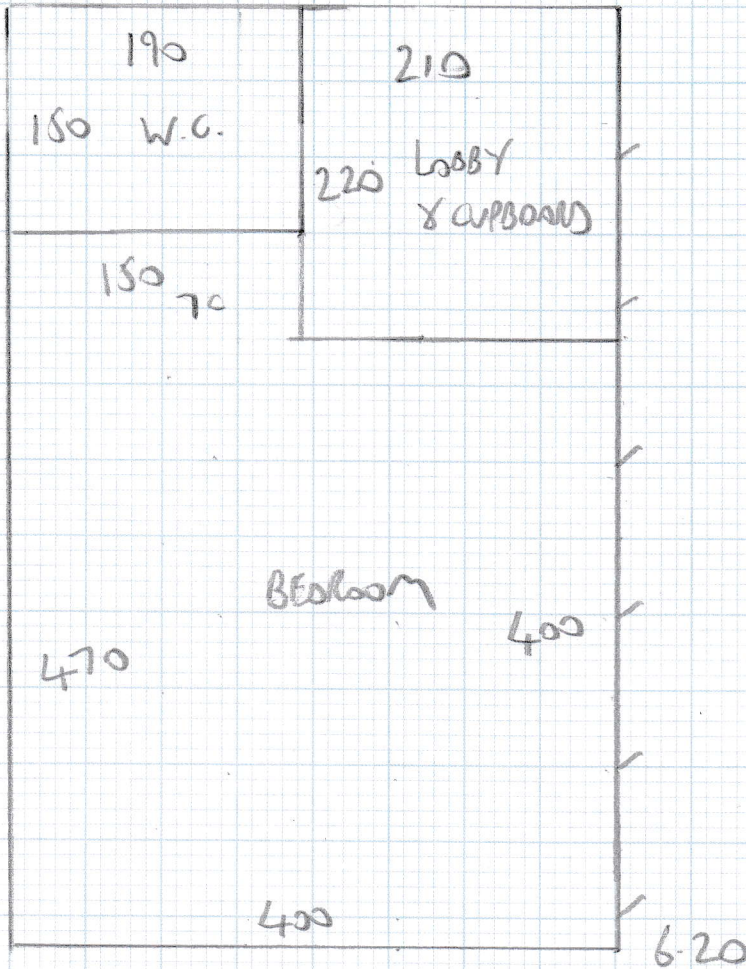

Job No: F23858  
 Name: DAVIS PATTERSON  
 Address: 5 HEATHFIELD  
 LITTLETON RD  
 N2 0EE  
 Tel:  
 Sheet: 1 OF 2

6.20 CIP  
 3.30 BEDROOM  
8.30 LIVING ROOM & HALL

ROSKEEN Rib  
 RR 613

$$17.80M \times 4.00M = 71.2M^2$$

KIT & BATH

3 PACKS

OR 10M<sup>2</sup>

MODULED TRANSFORMI

VERDON OAK 24280

Job No: F23858  
 Name: DAVIS / DATERSON  
 Address: 15 HEATHFIELD  
 LYTTLETON RD NZ DEE  
 Tel: \_\_\_\_\_  
 Sheet: 2 OF 2