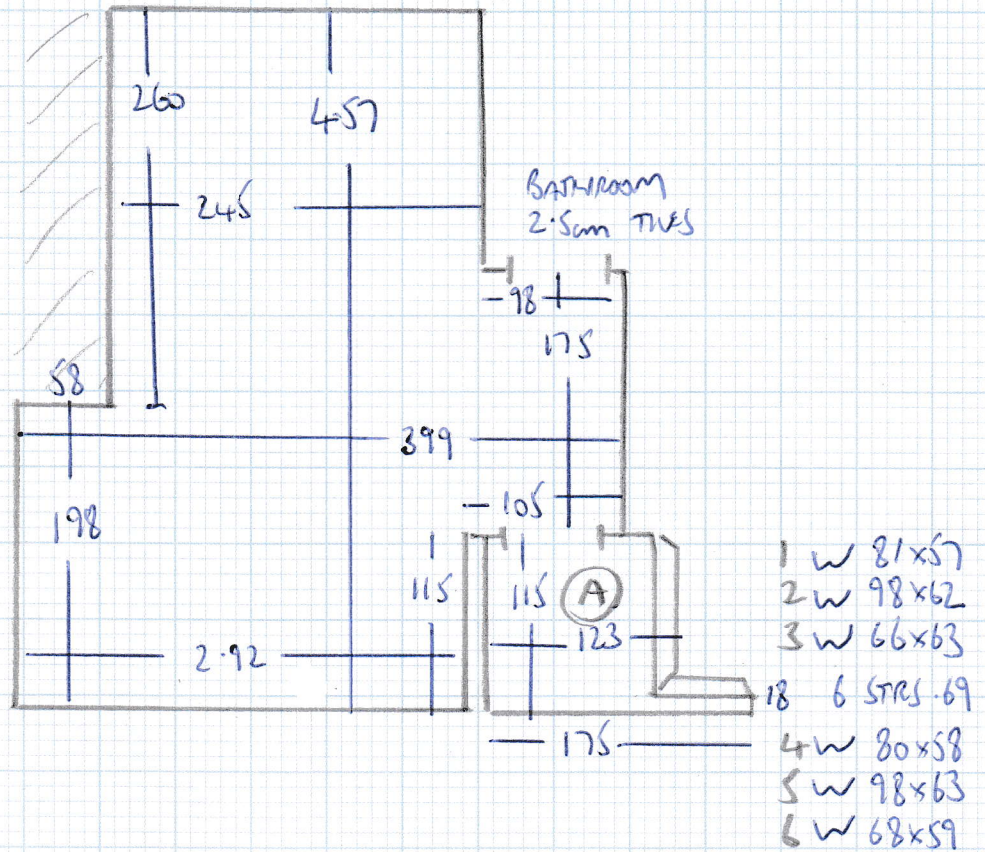

---

- 1895 x 500

9475m<sup>2</sup>

ORDERED TO CUT

Job No: F23866  
Name: STONE  
Address: 113 BRIMLEY RD  
WILLOW

Tel: \_\_\_\_\_  
Sheet: 2 of 4

mrcarpet

ESTABLISHED 1985

Job No: F23866

Name: ~~XXXXXXXXXX~~ STONE

Address: 113 BRACKENBURY RD  
W6 0BQ

Tel:

Sheet: 3 of 4

TOP FLOOR

FIF