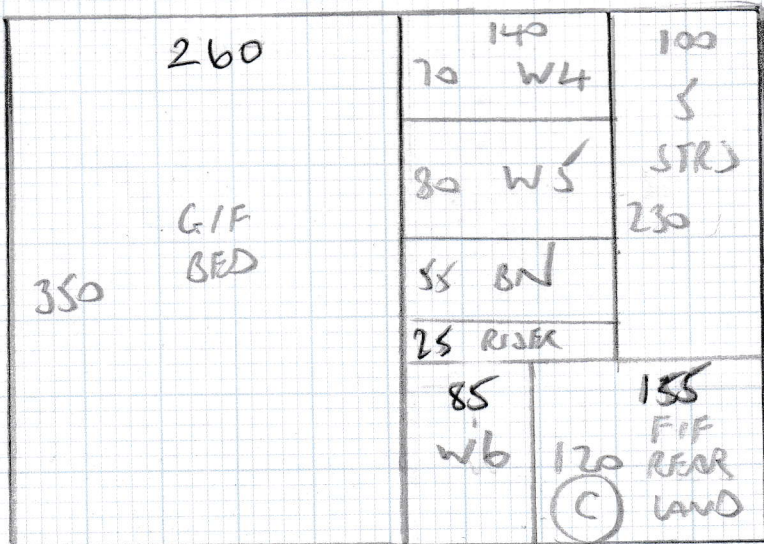

Job No: F23866  
 Name: STONE  
 Address: 113 Brackenbury Rd  
 Wb OBA  
 Tel:  
 Sheet: 1 of 4

VALUE BENEFIT  
 COLLECT VALU-5152

- PLAN 1 415 x 500
- PLAN 2 350 x 500
- PLAN 3 350 x 500
- PLAN 4 425 x 500
- FRONT BED 355 x 500

---

- 1895 x 500

9475m<sup>2</sup>

ORDERED TO CUT

Job No: F23866  
Name: STONE  
Address: 113 BRIMLEY RD  
WILLOW

Tel: \_\_\_\_\_  
Sheet: 2 of 4

mrcarpet

ESTABLISHED 1985

Job No: F23866

Name: ~~XXXXXXXXXX~~ STONE

Address: 113 BRACKENBURY RD  
W6 0BQ

Tel:

Sheet: 3 of 4

TOP FLOOR

FIF