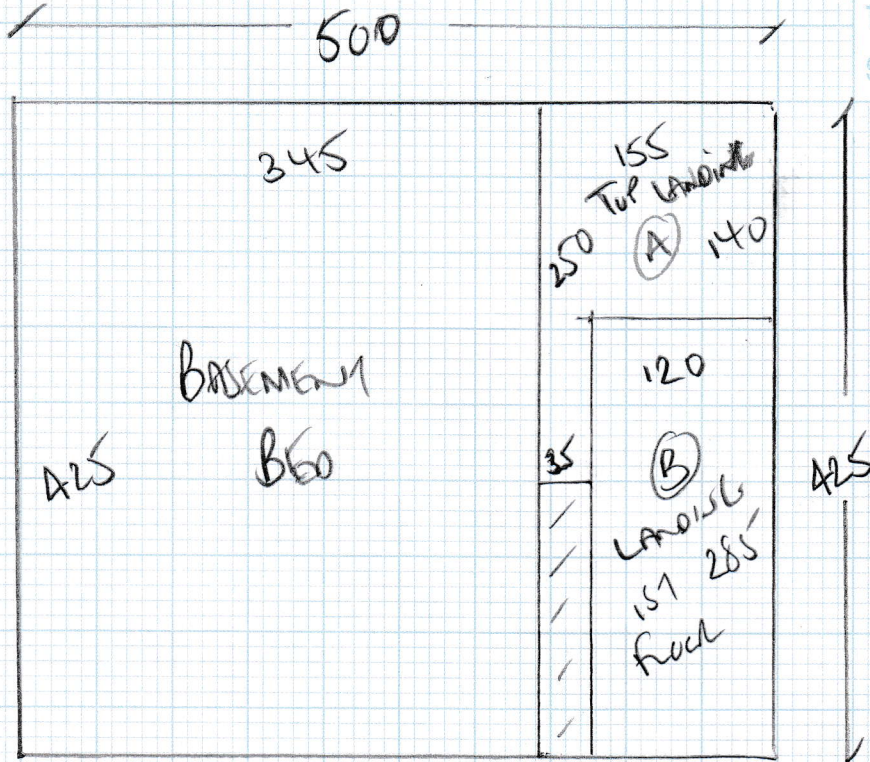

Job No: F23866  
 Name: STONE  
 Address: 113 Brackenbury Rd  
 Wb OBA  
 Tel:  
 Sheet: 1 of 4

VALUE BENEFIT  
 COLLECT VALU-5152

- PLAN 1 415 x 500
- PLAN 2 350 x 500
- PLAN 3 350 x 500
- PLAN 4 425 x 500
- FRONT BED 355 x 500

---

- 1895 x 500

9475m<sup>2</sup>

ORDERED TO CUT

Job No: F23866  
Name: STONE  
Address: 113 BRIMLEY RD  
WILLOW

Tel: \_\_\_\_\_  
Sheet: 2 of 4

mrcarpet

ESTABLISHED 1985

Job No: F23866

Name: ~~XXXXXXXXXX~~ STONE

Address: 113 BRACKENBURY RD  
W6 0BQ

Tel:

Sheet: 3 of 4

TOP FLOOR

FIF