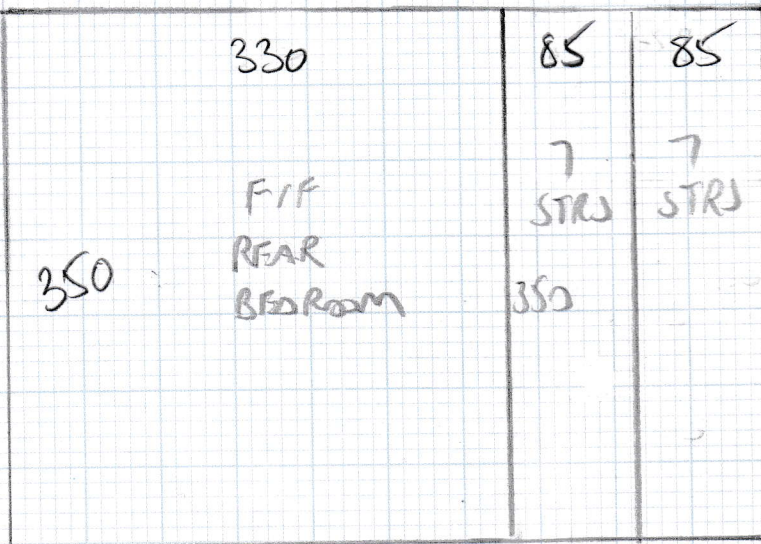

Job No: F23866  
 Name: STONE  
 Address: 113 Brackenbury Rd  
 Wb OBA  
 Tel:  
 Sheet: 1 of 4

VALUE BENEFIT  
 COLLECT VALU-5152

- PLAN 1 415 x 500
- PLAN 2 350 x 500
- PLAN 3 350 x 500
- PLAN 4 425 x 500
- FRONT BED 355 x 500

---

- 1895 x 500

9475m<sup>2</sup>

ORDERED TO CUT

Job No: F23866  
Name: STONE  
Address: 113 BRIMLEY RD  
WILLOW

Tel: \_\_\_\_\_  
Sheet: 2 of 4

mrcarpet

ESTABLISHED 1985

Job No: F23866

Name: ~~XXXXXXXXXX~~ STONE

Address: 113 BRACKENBURY RD  
W6 0BQ

Tel:

Sheet: 3 of 4

TOP FLOOR

FIF