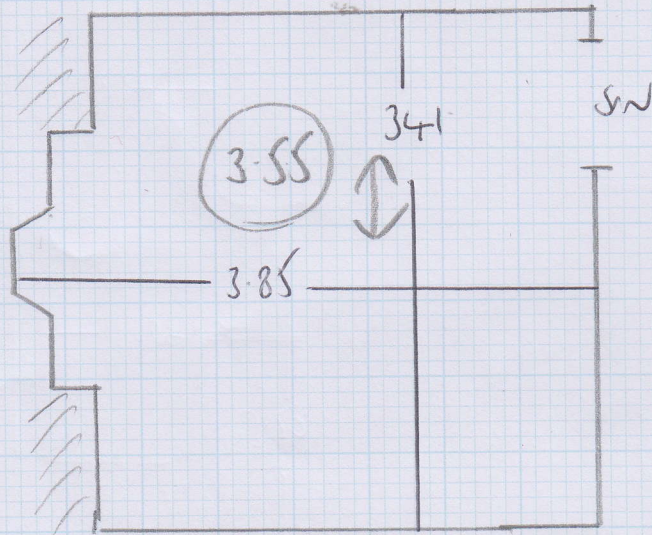

Job No: F23867
Name: CINTI
Address: SA CRABTREE WAY
SW6 6LP
Tel:
Sheet: 1 OF 1

FINELOOP FLO-492
3-55 x 4MTR (LONDON STONE)