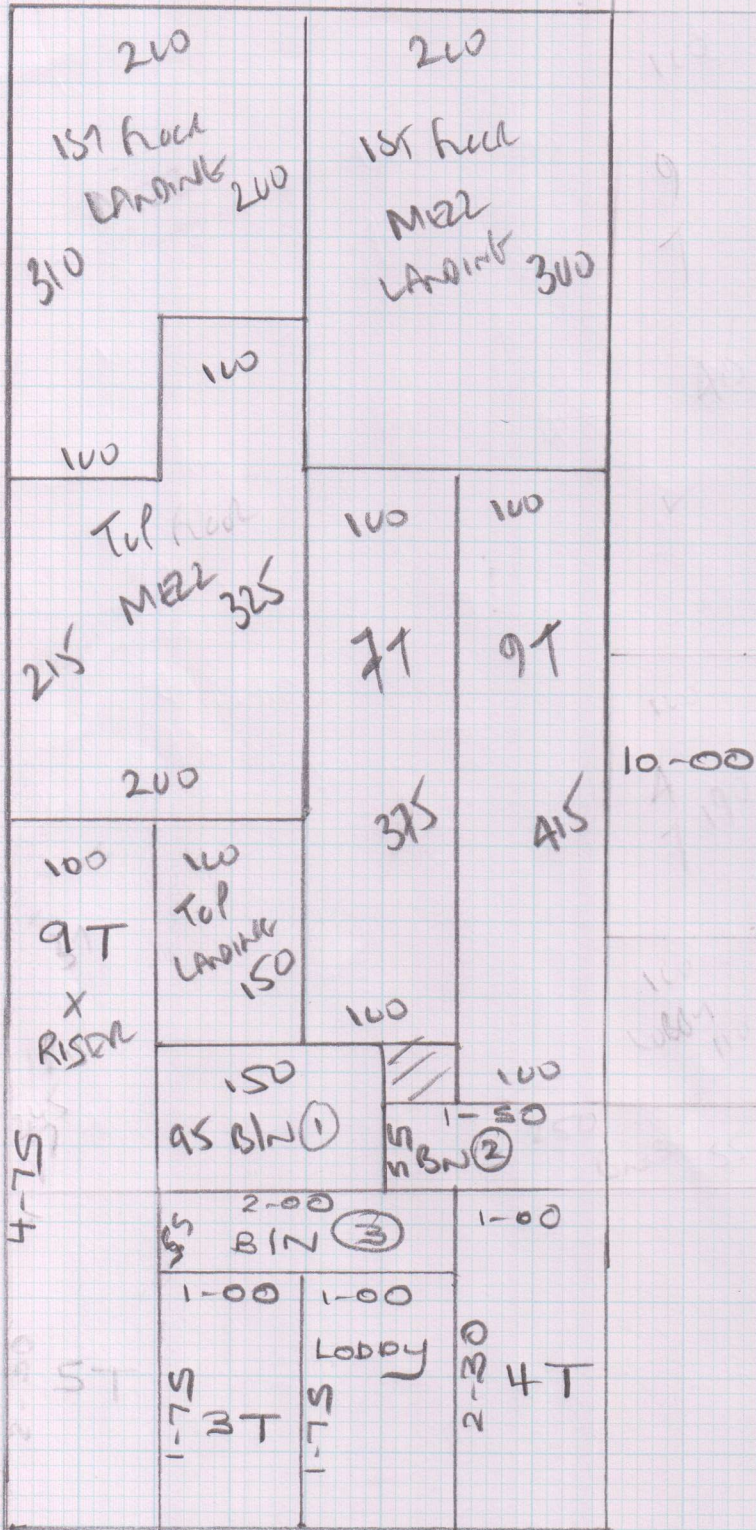

Job No: F23869
 Name: LAGO
 Address: 502 Futaba Lane
 SW6 6JD
 Tel:
 Sheet: 1 of 2

HAVANA
 Clear HAVNA
 10-00 x 4MTR
 40M²
 (3850m²)
 Havana
 Clear of
 (10-00 x 4MTR)

Job No: F23869
 Name: LABO
 Address: SULFUHAM LAKE 6
 SW6 6JD
 Tel:
 Sheet: 2 of 2