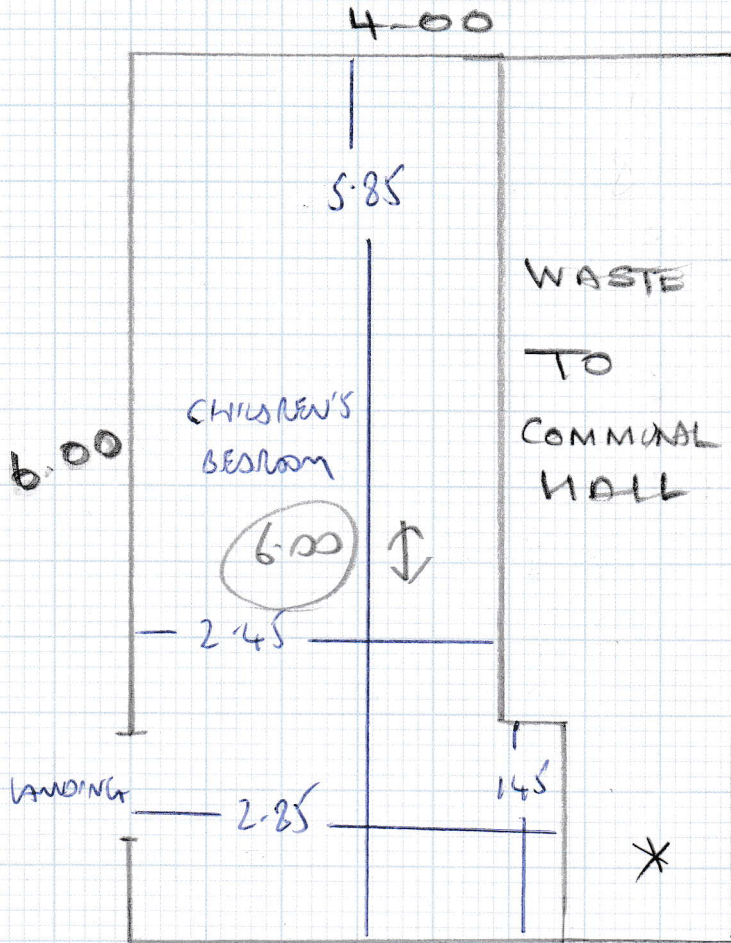

Job No: F23870
 Name: ARROVALS
 Address: 54 PARFREYST
 W6 9EN
 Tel:
 Sheet: 1 of 2

ROYAL CHESS 170
 3-70 x 4MTR

STOCK TWIST 50 TAUPE

MASTER BED 3.30m x 5.00m = 16.5m²

CHILDREN'S BED 6.00m x 4.00m = 24m²

(WASTE TO COMMUNAL HALL)

STOCK TWIST 50 TAUPE

Job No: F23870
 Name: APPROAS
 Address: 54 PARKWAY ST
 W6 9EN
 Tel:
 Sheet: 2 OF 2

STOCK TWIST 50
 TAPE 6-00x4MTR

TOP FLIGHT
 RISER 84 x 16
 8 STRS 84
 W 98 x 64
 W 118 x 67
 W 82 x 73

LOWER FLIGHT
 RISER 81 x 18
 11 STRS - 81
 ↑
 82

STOCK TWIST 50
 TAPE 3-30 x 5MTR

Job No: F23870
 Name: ARROVAL
 Address: 54 PARFREYST
 W6 9EN
 Tel:
 Sheet: 1 of 2

ROYAL CHESS 170
 3-70 x 4MTR

STOCK TWIST 50 TAUPE

MASTER BED 3.30m x 5.00m = 16.5m²

CHILDREN'S BED 6.00m x 4.00m = 24m²

(WASTE TO COMMUNAL HALL)

STOCK TWIST 50 TAUPE