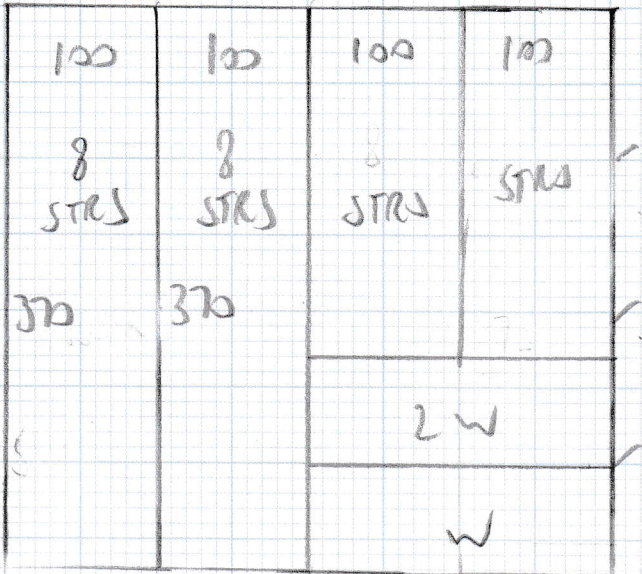

Job No: F23870
 Name: ARROVALS
 Address: 54 PARFREYST
 W6 9EN
 Tel:
 Sheet: 1 of 2

ROYAL CHESS 170
 3-70 x 4MTR

STOCK TWIST 50 TAUPE

MASTER BED 3.30m x 5.00m = 16.5m²

CHILDREN'S BED 6.00m x 4.00m = 24m²

(WASTE TO COMMUNAL HALL)

STOCK TWIST 50 TAUPE

Job No: F23870
 Name: APPROAS
 Address: 54 PARKWAY ST
 W6 9EN
 Tel:
 Sheet: 2 OF 2

STOCK TWIST 50
 TAPE 6-00x4MTR

TOP FLIGHT
 RISER 84 x 16
 8 STRS 84
 W 98 x 64
 W 118 x 67
 W 82 x 73

LOWER FLIGHT
 RISER 81 x 18
 11 STRS - 81
 ↑
 82

STOCK TWIST 50
 TAPE 3-30 x 5MTR

Job No: F23870
 Name: ARROVAL
 Address: 54 PARFREYST
 W6 9EN
 Tel:
 Sheet: 1 of 2

ROYAL CHESS 170
 3-70 x 4MTR

STOCK TWIST 50 TAUPE

MASTER BED 3.30m x 5.00m = 16.5m²

CHILDREN'S BED 6.00m x 4.00m = 24m²

(WASTE TO COMMUNAL HALL)

STOCK TWIST 50 TAUPE