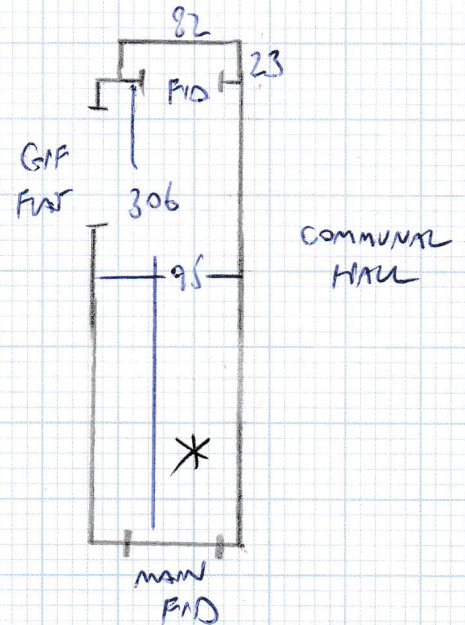

Job No: F23870
 Name: ARROVALS
 Address: 54 PARFREYST
 W6 9EN
 Tel:
 Sheet: 1 of 2

ROYAL CHESS 170
 3-70 x 4MTR

STOCK TWIST 50 TAUPE

MASTER BED 3.30m x 5.00m = 16.5m²

CHILDREN'S BED 6.00m x 4.00m = 24m²

(WASTE TO COMMUNAL HALL)

STOCK TWIST 50 TAUPE

Job No: F23870
 Name: APPROAS
 Address: 54 PARKWAY ST
 W6 9EN
 Tel:
 Sheet: 2 OF 2

STOCK TWIST 50
 TAPE 6-00x4MTR

TOP FLIGHT
 RISER 84 x 16
 8 STRS 84
 W 98 x 64
 W 118 x 67
 W 82 x 73

LOWER FLIGHT
 RISER 81 x 18
 11 STRS - 81
 ↑
 82

STOCK TWIST 50
 TAPE 3-30 x 5MTR

Job No: F23870
 Name: ARROVAL
 Address: 54 PARFREYST
 W6 9EN
 Tel:
 Sheet: 1 of 2

ROYAL CHESS 170
 3-70 x 4MTR

STOCK TWIST 50 TAUPE

MASTER BED 3.30m x 5.00m = 16.5m²

CHILDREN'S BED 6.00m x 4.00m = 24m²

(WASTE TO COMMUNAL HALL)

STOCK TWIST 50 TAUPE