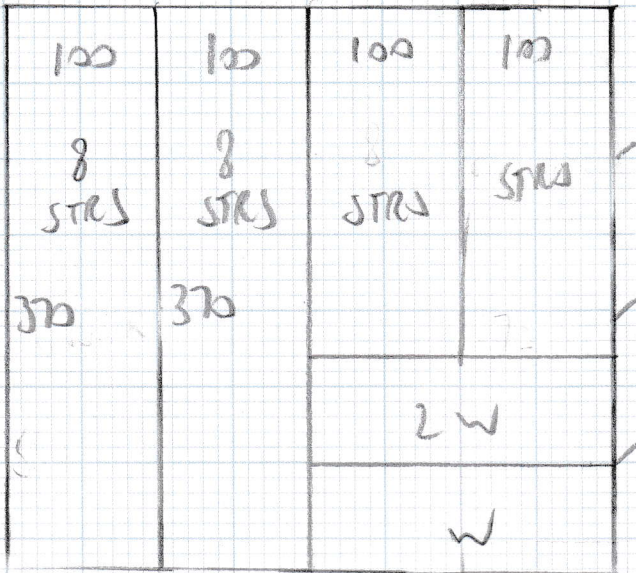

Job No: F23870
 Name: ARROVALS
 Address: 54 PARFREYST
 W6 9EN
 Tel:
 Sheet: 1 of 2

ROYAL CHESS 170
 3-70 x 4MTR

STOCK TWIST 50 TAUPE

MASTER BED 3.30m x 5.00m = 16.5m²

CHILDREN'S BED 6.00m x 4.00m = 24m²

(WASTE TO COMMUNAL HALL)

STOCK TWIST 50 TAUPE

Job No: F23870
 Name: APPROAS
 Address: 54 PARKWAY ST
 W6 9EN
 Tel:
 Sheet: 2 OF 2

STOCK TWIST 50
 TAPE 6-00x4MTR

TOP FLIGHT
 RISER 84 x 16
 8 STRS 84
 W 98 x 64
 W 118 x 67
 W 82 x 73

LOWER FLIGHT
 RISER 81 x 18
 11 STRS - 81
 ↑
 82

STOCK TWIST 50
 TAPE 3-30 x 5MTR

Job No: F23870
 Name: ARROVAL
 Address: 54 PARFREYST
 W6 9EN
 Tel:
 Sheet: 1 of 2

ROYAL CHESS 170
 3-70 x 4MTR

STOCK TWIST 50 TAUPE

MASTER BED 3.30m x 5.00m = 16.5m²

CHILDREN'S BED 6.00m x 4.00m = 24m²

(WASTE TO COMMUNAL HALL)

STOCK TWIST 50 TAUPE