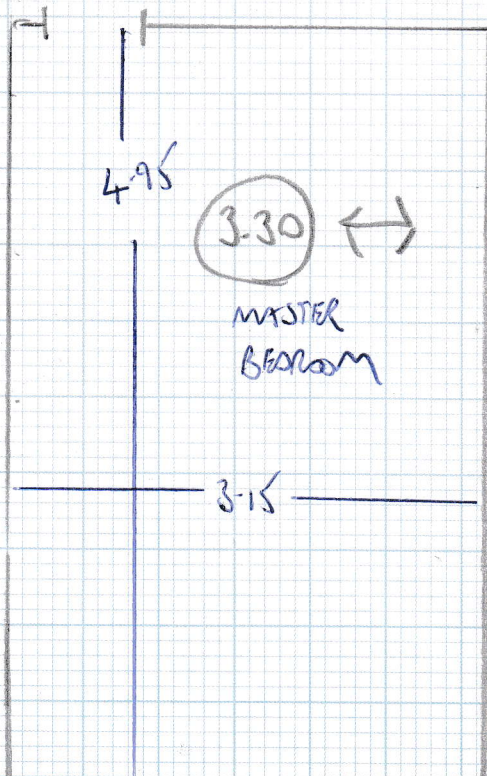

Job No: F23870
 Name: ARROVALS
 Address: 54 PARFREYST
 W6 9EN
 Tel:
 Sheet: 1 of 2

ROYAL CHESS 170
 3-70 x 4MTR

STOCK TWIST 50 TAUPE

MASTER BED 3.30m x 5.00m = 16.5m²

CHILDREN'S BED 6.00m x 4.00m = 24m²

(WASTE TO COMMUNAL HALL)

STOCK TWIST 50 TAUPE

Job No: F23870
 Name: APPROAS
 Address: 54 PARKWAY ST
 W6 9EN
 Tel:
 Sheet: 2 OF 2

STOCK TWIST 50
 TAPE 6-00x4MTR

TOP FLIGHT
 RISER 84 x 16
 8 STRS 84
 W 98 x 64
 W 118 x 67
 W 82 x 73

LOWER FLIGHT
 RISER 81 x 18
 11 STRS - 81
 ↑
 82

STOCK TWIST 50
 TAPE 3-30 x 5MTR

Job No: F23870
 Name: ARROVAL
 Address: 54 PARFREYST
 W6 9EN
 Tel:
 Sheet: 1 of 2

ROYAL CHESS 170
 3-70 x 4MTR

STOCK TWIST 50 TAUPE

MASTER BED 3.30m x 5.00m = 16.5m²

CHILDREN'S BED 6.00m x 4.00m = 24m²

(WASTE TO COMMUNAL HALL)

STOCK TWIST 50 TAUPE