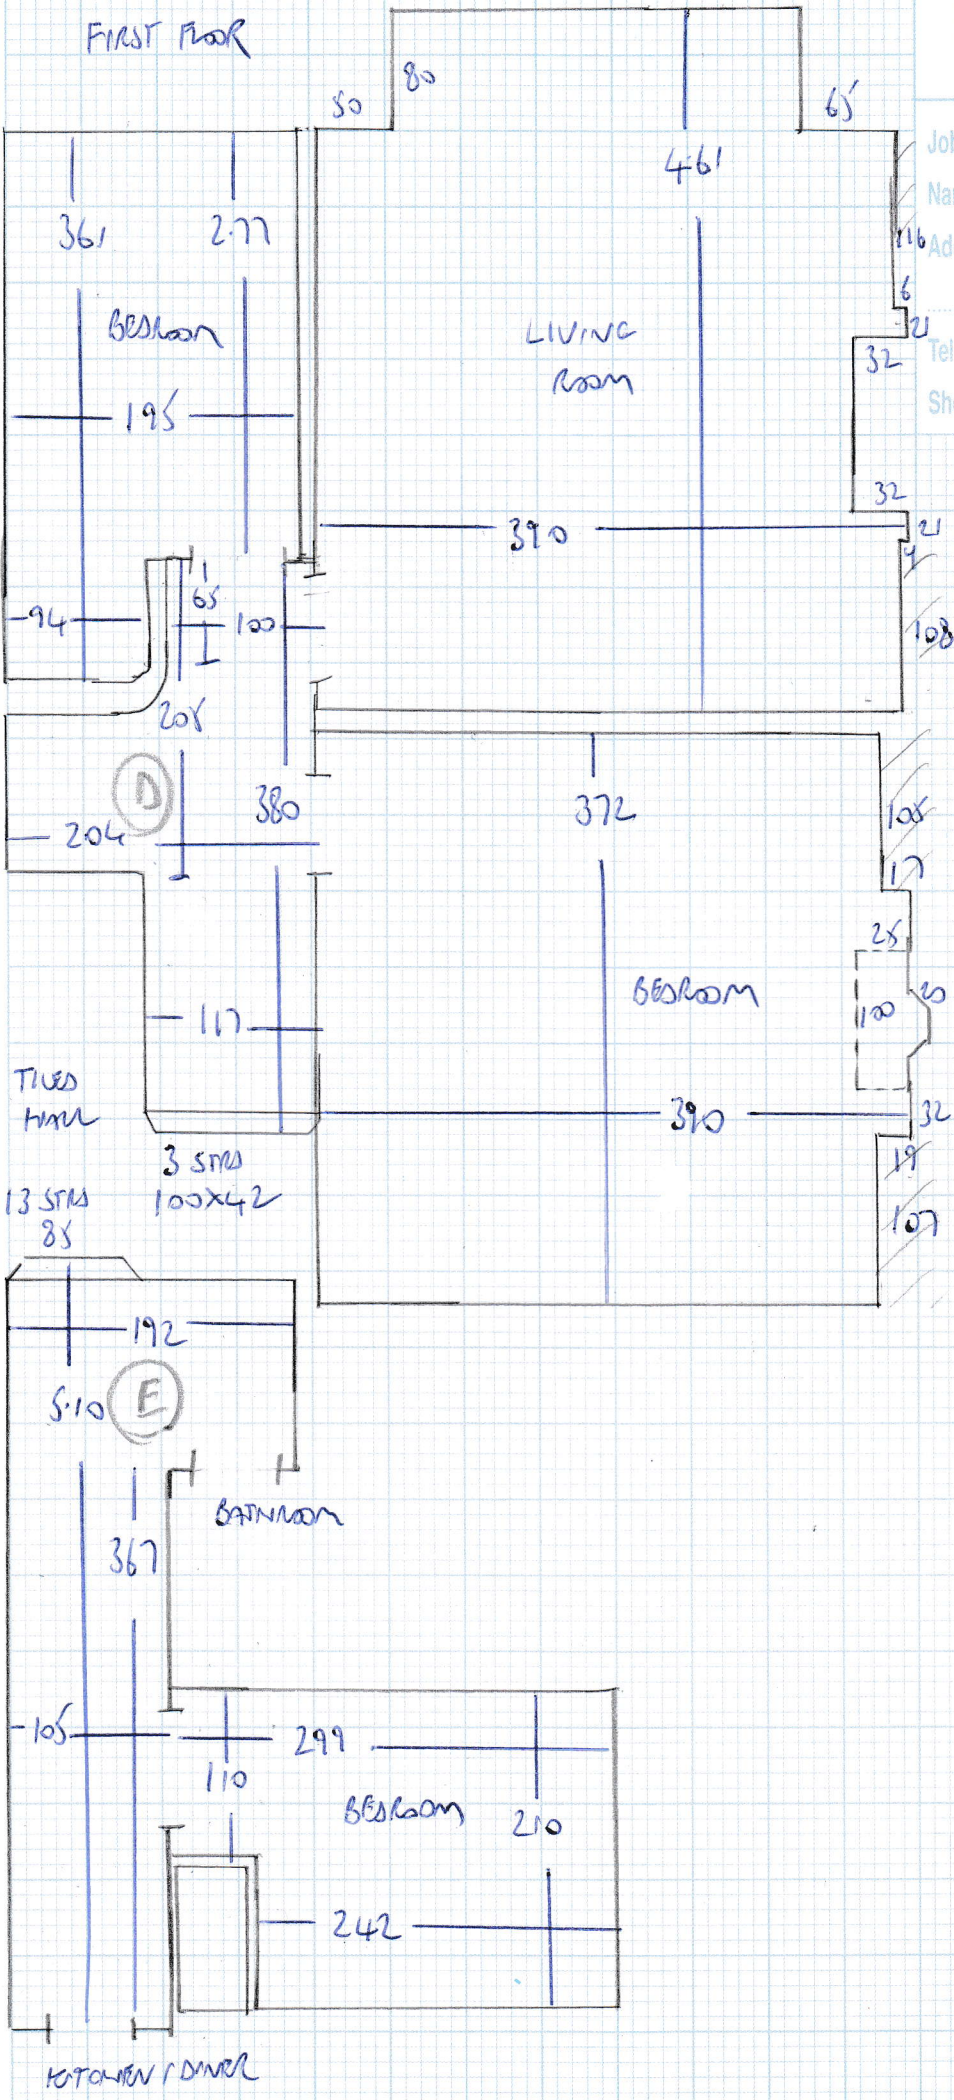

Job No: F23871
 Name: GOODALL
 Address: 444 FULHAM
 PALACE ROAD
 SW6 0UY
 Tel:
 Sheet: 1 OF 5

REED 848

- 6.35
- 4.75
- 3.85
- 5.50
- 5.20

CIP 20 45 FR 4450
 5-20 FR 4451

$$25.65m \times 5.00 = 128.25m^2$$

Job No: F23871
Name: GODDALL
Address: 444 FULHAM
PALACE ROAD
SW6 6HX
Tel:
Sheet: 2 of 5

Job No: F23871
Name: GOODALL
Address: 444 FULHAM
PALACE ROAD
SW6 6HY
Tel:
Sheet: 3 OF 5

FIRST FLOOR

Job No: F23871
Name: GOODMAN
Address: 444 FULHAM PRACE RD
SW6 6HY
Tel:
Sheet: 4 OF 5

TOP FLOOR

Job No: F23871

Name: GOODMAN

Address: 444 Fulton Avenue RD
SW6 6HY

Tel:

Sheet: 5 of 5