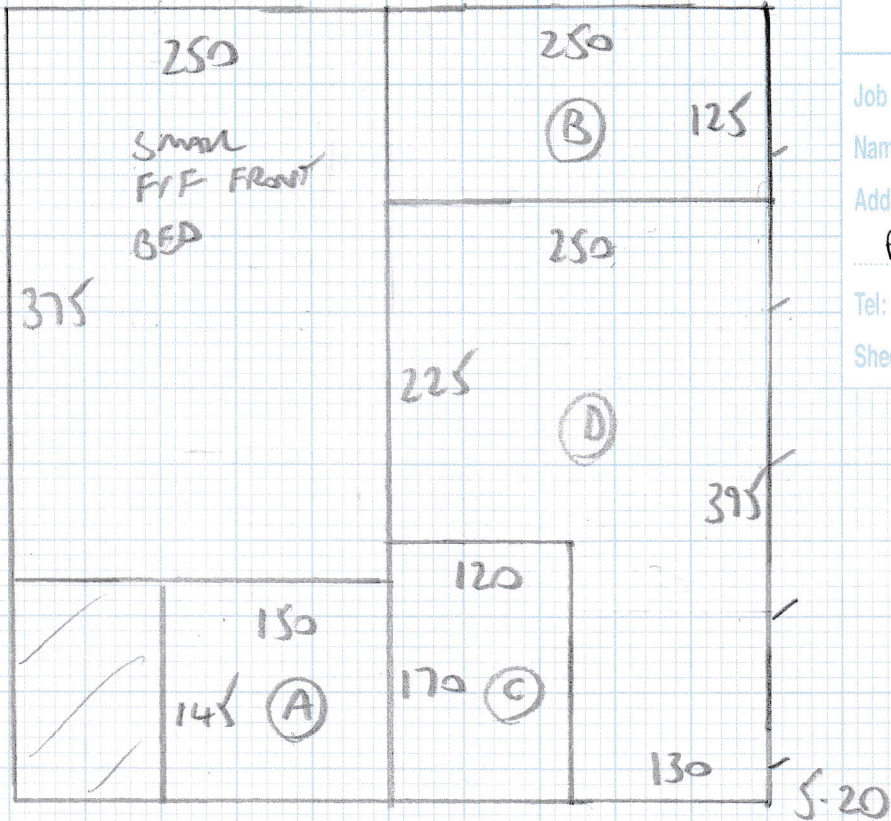

Job No: F23871
 Name: GOODALL
 Address: 444 FULHAM
 PALACE ROAD
 SW6 0UY
 Tel:
 Sheet: 1 OF 5

REED 848

- 6.35
- 4.75
- 3.85
- 5.50
- 5.20

CIP 20 45 FR 4450
 5-20 FR 4451

$$25.65m \times 5.00 = 128.25m^2$$

Job No: F23871
Name: GODDALL
Address: 444 FULHAM
PALACE ROAD
SW6 6HX
Tel:
Sheet: 2 of 5

Job No: F23871
Name: GOODALL
Address: 444 FULHAM
PALACE ROAD
SW6 6HY
Tel:
Sheet: 3 OF 5

FIRST FLOOR

Job No: F23871
Name: GOODMAN
Address: 444 FULHAM PRACE RD
SW6 6HY
Tel:
Sheet: 4 OF 5

TOP FLOOR

Job No: F23871

Name: GOODMAN

Address: 444 Fulton Avenue RD
SW6 6HY

Tel:

Sheet: 5 of 5