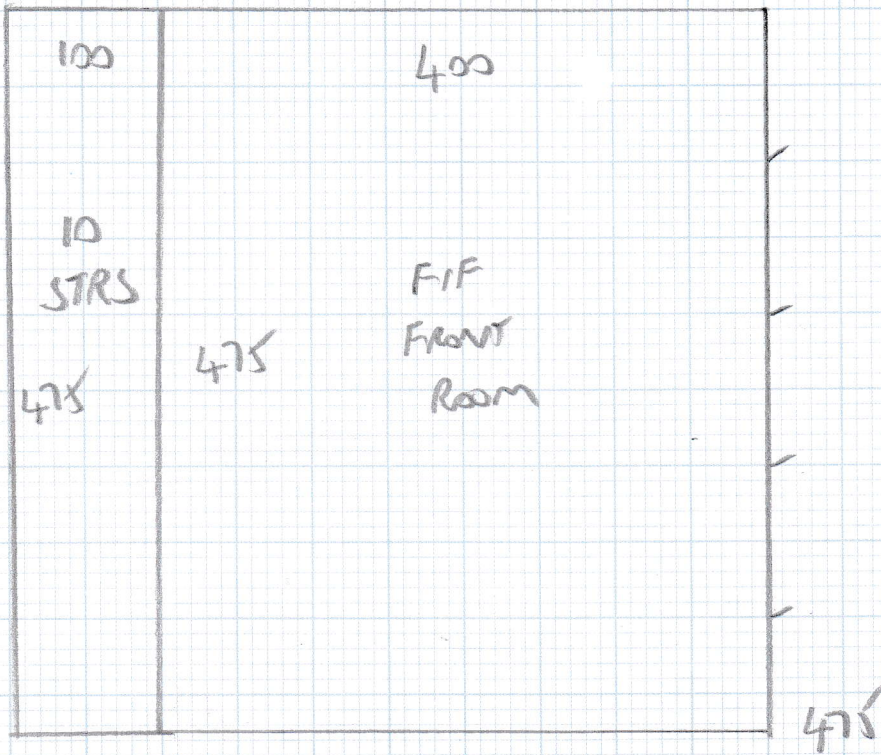

Job No: F23871
 Name: GOODALL
 Address: 444 FULHAM
 PALACE ROAD
 SW6 0UY
 Tel:
 Sheet: 1 OF 5

REED 848

- 6.35
- 4.75
- 3.85
- 5.50
- 5.20

CIP 20 45 FR 4450
 5-20 FR 4451

$$25.65m \times 5.00 = 128.25m^2$$

Job No: F23871
Name: GODDALL
Address: 444 FULHAM
PALACE ROAD
SW6 6HX
Tel:
Sheet: 2 of 5

Job No: F23871
Name: GOODALL
Address: 444 FULHAM
PALACE ROAD
SW6 6HY
Tel:
Sheet: 3 OF 5

FIRST FLOOR

Job No: F23871
Name: GOODMAN
Address: 444 FULHAM PRACE RD
SW6 6HY
Tel:
Sheet: 4 OF 5

TOP FLOOR

Job No: F23871

Name: GOODMAN

Address: 444 Fulton Avenue RD
SW6 6HY

Tel:

Sheet: 5 of 5