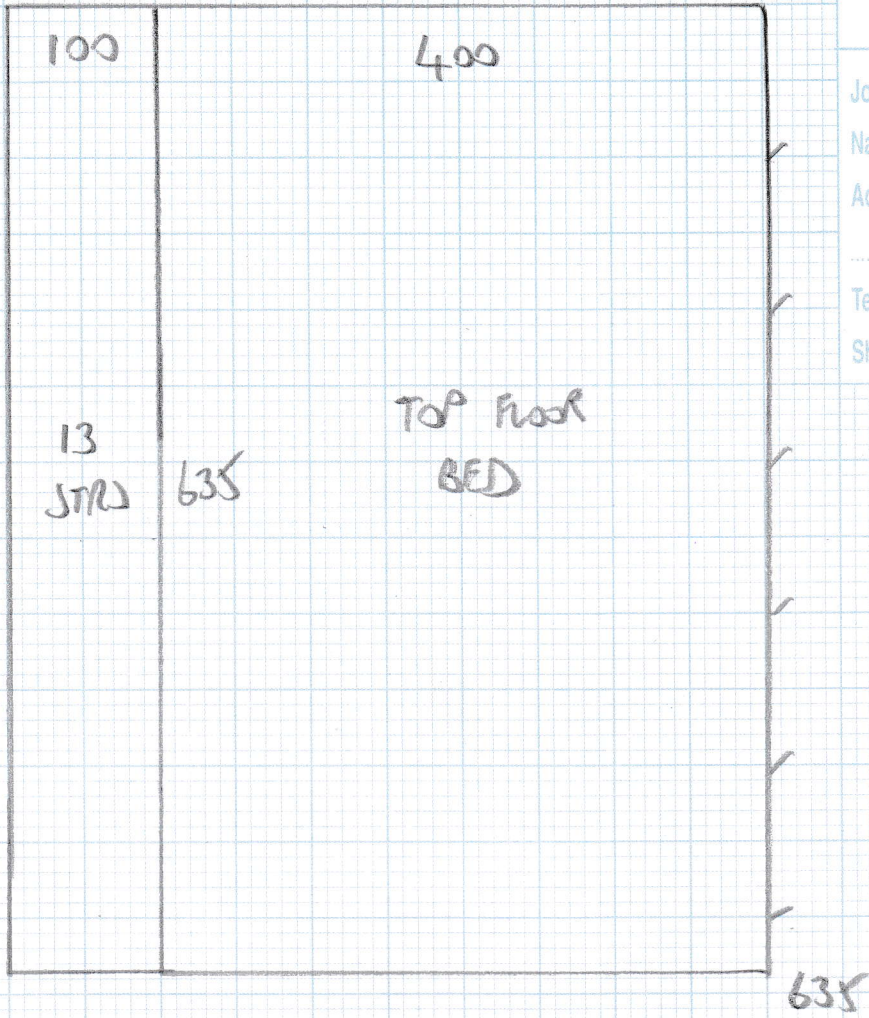

Job No: F23871
 Name: GOODALL
 Address: 444 FULHAM
 PALACE ROAD
 SW6 0UY
 Tel:
 Sheet: 1 OF 5

REED 848

- 6.35
- 4.75
- 3.85
- 5.50
- 5.20

CIP 20 45 FR 4450
 5-20 FR 4451

$$25.65m \times 5.00 = 128.25m^2$$

Job No: F23871
Name: GODDALL
Address: 444 FULHAM
PALACE ROAD
SW6 6HX
Tel:
Sheet: 2 of 5

Job No: F23871
Name: GOODALL
Address: 444 FULHAM
PALACE ROAD
SW6 6HY
Tel:
Sheet: 3 OF 5

FIRST FLOOR

Job No: F23871
Name: GOODMAN
Address: 444 FULHAM PRACE RD
SW6 6HY
Tel:
Sheet: 4 OF 5

TOP FLOOR

Job No: F23871

Name: GOODMAN

Address: 444 Fulton Avenue RD
SW6 6HY

Tel:

Sheet: 5 of 5