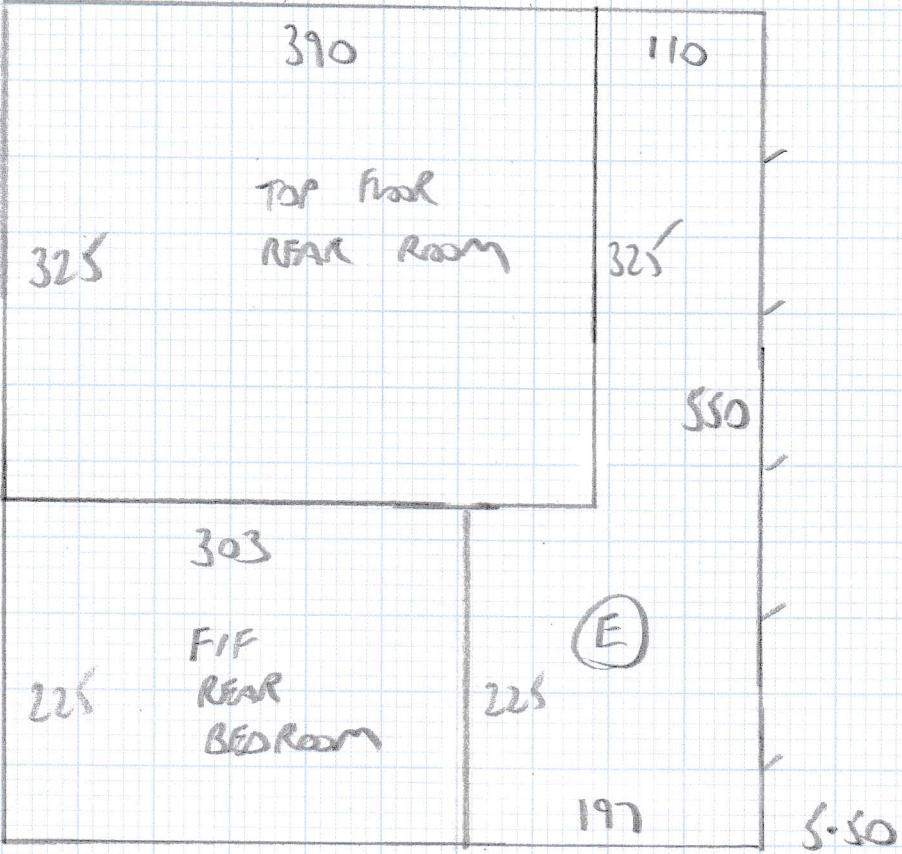

Job No: F23871
 Name: GOODALL
 Address: 444 FULHAM
 PALACE ROAD
 SW6 0UY
 Tel:
 Sheet: 1 OF 5

REED 848

- 6.35
- 4.75
- 3.85
- 5.50
- 5.20

CIP 20 45 FR 4450
 5-20 FR 4451

$$25.65m \times 5.00 = 128.25m^2$$

Job No: F23871
Name: GODDALL
Address: 444 FULHAM
PALACE ROAD
SW6 6HX
Tel:
Sheet: 2 of 5

Job No: F23871
Name: GOODALL
Address: 444 FULHAM
PALACE ROAD
SW6 6HY
Tel:
Sheet: 3 OF 5

FIRST FLOOR

Job No: F23871
Name: GOODMAN
Address: 444 FULHAM PRACE RD
SW6 6HY
Tel:
Sheet: 4 OF 5

TOP FLOOR

Job No: F23871

Name: GOODMAN

Address: 444 Fulton Avenue RD
SW6 6HY

Tel:

Sheet: 5 of 5