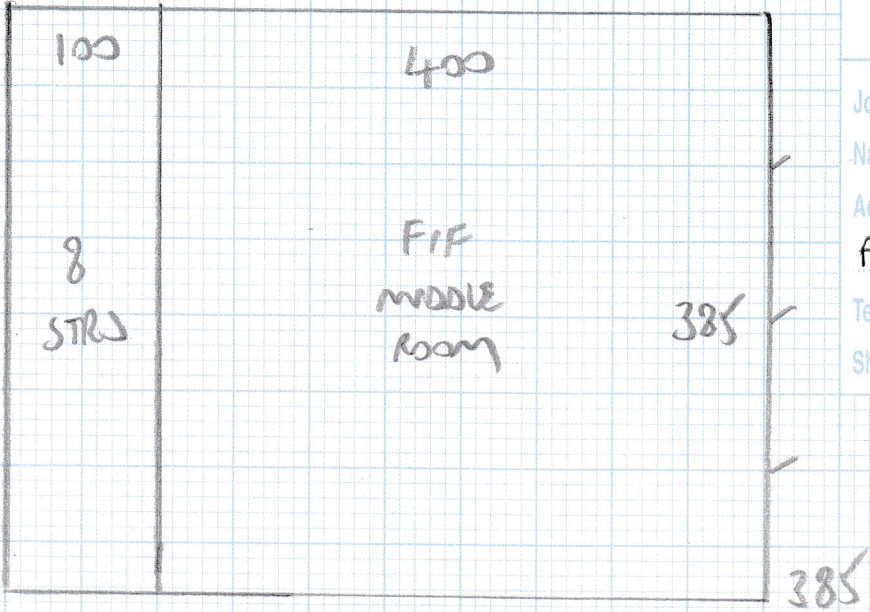

Job No: F23871
 Name: GOODALL
 Address: 444 FULHAM
 PALACE ROAD
 SW6 0UY
 Tel:
 Sheet: 1 OF 5

REED 848

- 6.35
- 4.75
- 3.85
- 5.50
- 5.20

CIP 20 45 FR 4450
 5-20 FR 4451

$$25.65m \times 5.00 = 128.25m^2$$

Job No: F23871
Name: GODDALL
Address: 444 FULHAM
PALACE ROAD
SW6 6HX
Tel:
Sheet: 2 of 5

Job No: F23871
Name: GOODALL
Address: 444 FULHAM
PALACE ROAD
SW6 6HY
Tel:
Sheet: 3 OF 5

FIRST FLOOR

Job No: F23871
Name: GOODMAN
Address: 444 FULHAM PRACE RD
SW6 6HY
Tel:
Sheet: 4 OF 5

TOP FLOOR

Job No: F23871

Name: GOODMAN

Address: 444 Fulton Avenue RD
SW6 6HY

Tel:

Sheet: 5 of 5