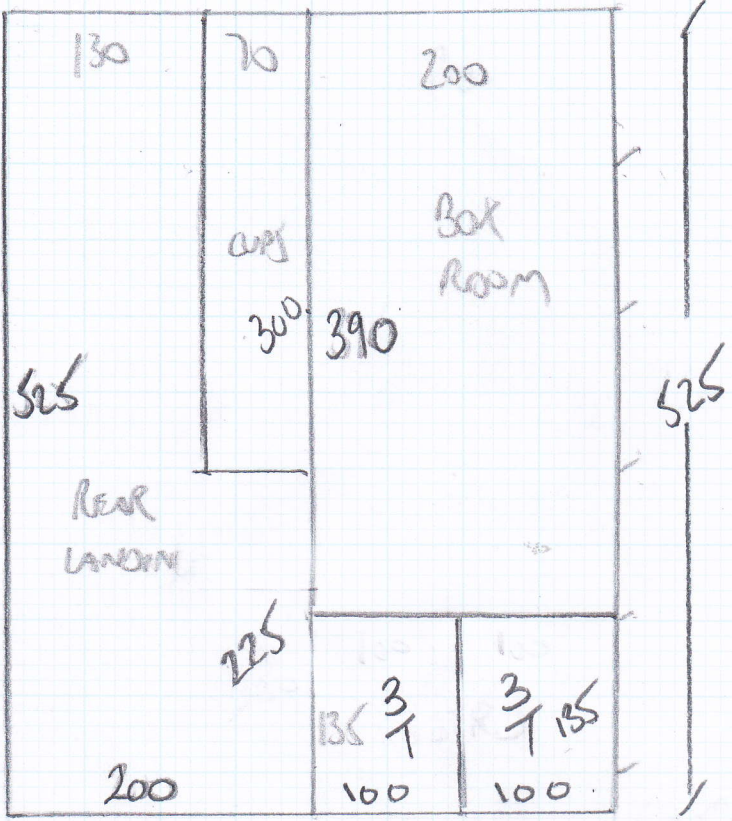

Job No: F23881
 Name: Pitillys
 Address: 314 Fulton Place No
 Sub 6HS
 Tel:
 Sheet: 1 of 2

STOCK TUNN 40
 CORAL TAPE

- PLAN 1 525 x 400
- PLAN 2 275 x 400
- Room 470 x 400
- Room 385 x 400
- Room 600 x 400

600
 120
 135

Job No: F23881
 Name: PHILLIPS
 Address: 314 FULTON PARADE RD
 SW6 6HS
 Tel:
 Sheet: 2 of 2

TUES HALL
 12 STAIR 86