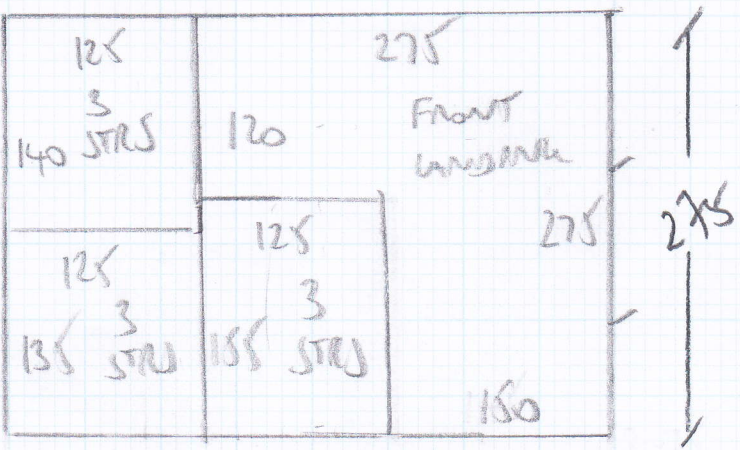

Job No: F23881
 Name: Pitillys
 Address: 314 Fulton Place No
 Sub 6HS
 Tel:
 Sheet: 1 of 2

STOCK TUNN 40
 CORAL TAPE

- PLAN 1 525 x 400
- PLAN 2 275 x 400
- Room 470 x 400
- Room 385 x 400
- Room 600 x 400

600
 120
 135

Job No: F23881
 Name: PHILLIPS
 Address: 314 FULTON PARADE RD
 SW6 6HS
 Tel:
 Sheet: 2 of 2

TUES HALL
 12 STAIR 86