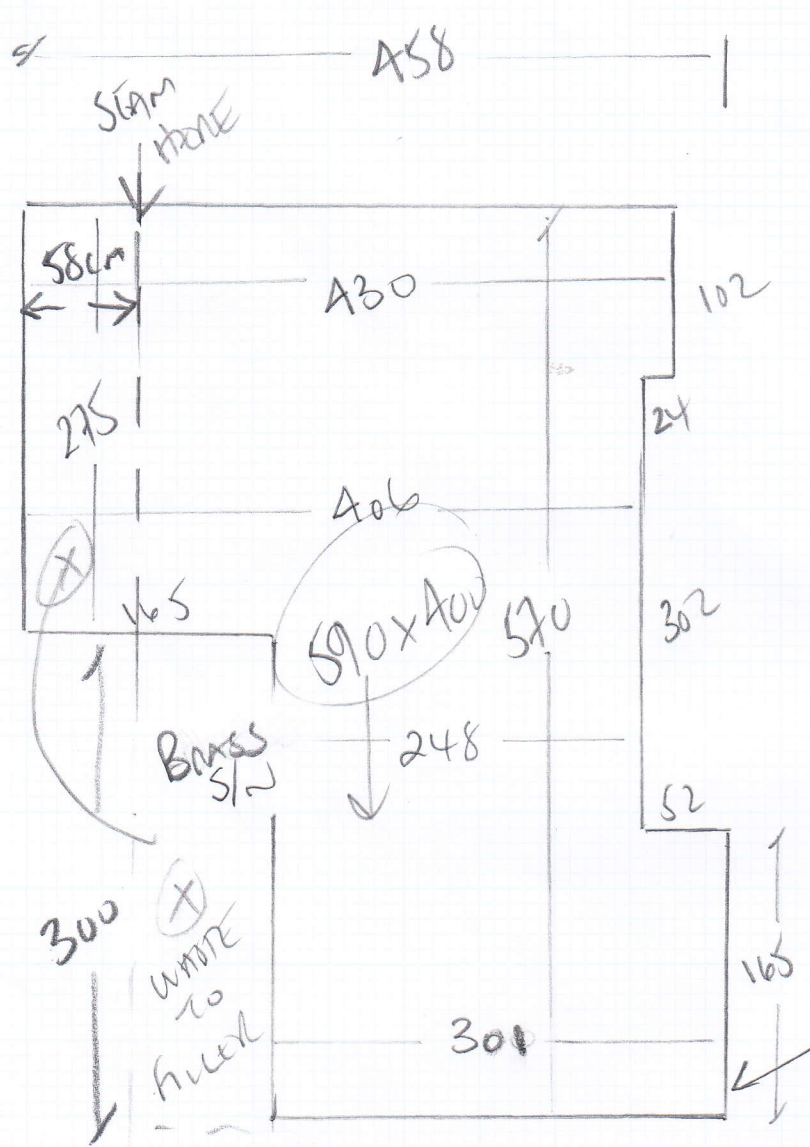

mfcarpets
 Job No: F23885
 Name: Colver
 Address: 09 Binns Road
 WA 285
 Tel:
 Shop: Lot 1

SISAL BUBBLEWARE
 Colver 2553
 SILVER BUBBLE
 600 x 400m

2400m²

old no 300
 580 x 500m
 SKIRT THIS WAY
 (2000)

ONLY BED + CHEST OF DRAWERS TO MOVE

RETURN VISIT NEXT DAY TO CUT IN SISAL !!