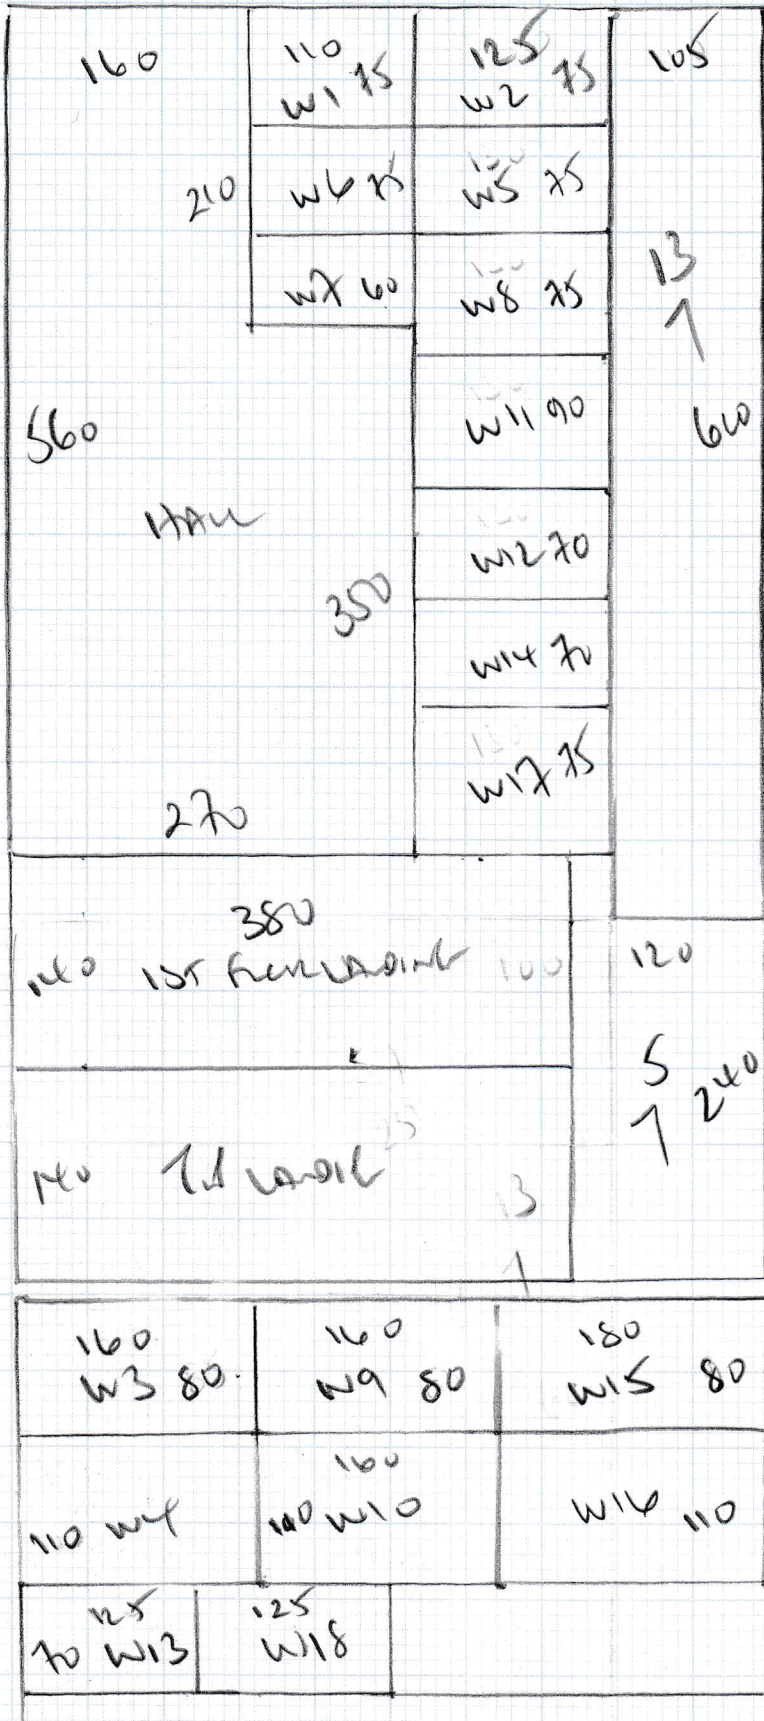

Job No: 23888
 Name: DIEM
 Address: COMMUNAL STAIRS
 41 ELSHAM ROAD
 W14 8HB
 Tel:
 Sheet: 1 OF 3

840

ULTIMA MASH
 DATE CREAM
 PANI 840x500
 2 260x500

1100x500

55m2

260

Job No: F23888
 Name: DIEM
 Address: COMMUNAL STAIRS
 41 ELSHAM ROAD
 W14 8UB
 Tel:
 Sheet: 2 of 3

- ✓ W13 55 x 88
- ✓ W14 60 x 118
- ✓ W15 66 x 150
- ✓ W16 95 x 140
- ✓ W17 62 x 110
- W18 55 x 95
- 137
- 45 x 95

TIE

Job No. 1238

2388

Name: [Signature]

Address: COMMUNAL STAIRS
HIELSVAM ROAD
W14 8TB

Tel:

Sheet: 3 OF 3

- ✓ W1 60 x 96
- ✓ W2 61 x 112
- ✓ W3 72 x 142
- ✓ W4 90 x 136
- ✓ W5 70 x 115
- ✓ W6 52 x 99

ST

- 45 x 100
- ✓ W7 48 x 100
- ✓ W8 62 x 113
- ✓ W9 70 x 145
- ✓ W10 100 x 145
- ✓ W11 75 x 115
- ✓ W12 60 x 95