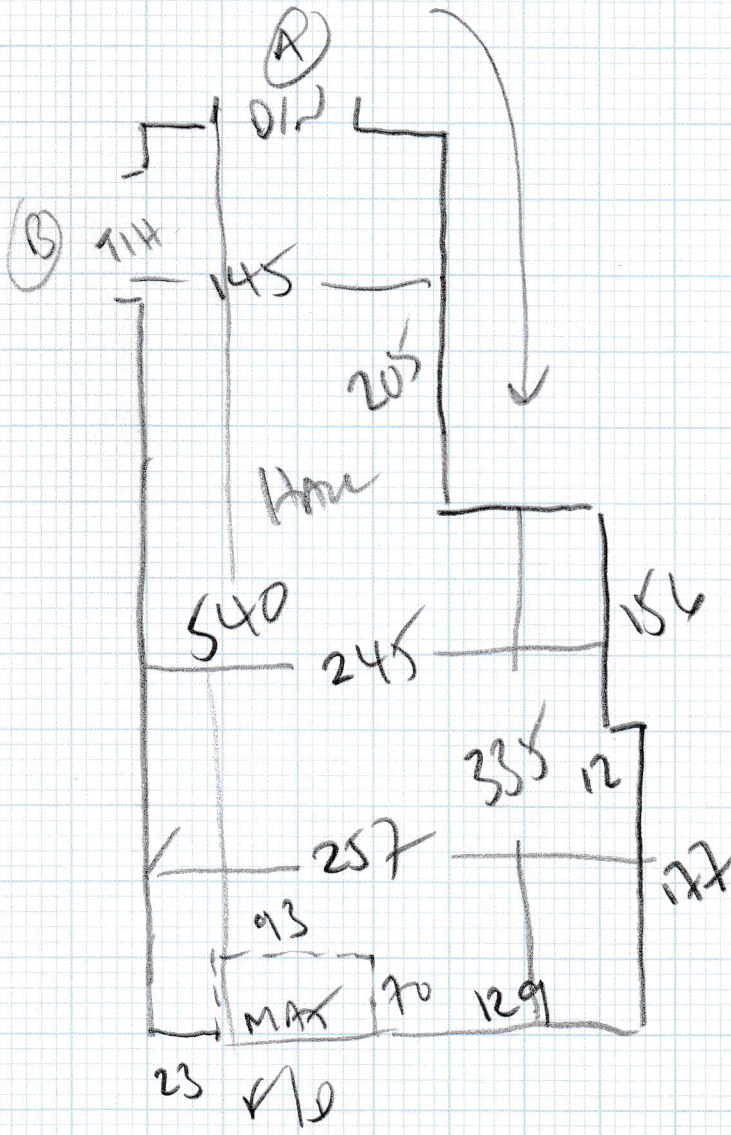

Job No: 23888
 Name: DIEM
 Address: COMMUNAL STAIRS
 41 ELSHAM ROAD
 W14 8HB
 Tel:
 Sheet: 1 OF 3

840

ULTIMA MASH
 DATE CREAM
 PANI 840x500
 2 260x500

1100x500

55m2

260

Job No: F23888
 Name: DIEM
 Address: COMMUNAL STAIRS
 41 ELSHAM ROAD
 W14 8UB
 Tel:
 Sheet: 2 of 3

- ✓ W13 55 x 88
- ✓ W14 60 x 118
- ✓ W15 66 x 150
- ✓ W16 95 x 140
- ✓ W17 62 x 110
- W18 55 x 95
- 137
- 45 x 95

TIE

Job No. 1238

2388

Name: [Signature]

Address: COMMUNAL STAIRS
HIELSVAM ROAD
W14 8TB

Tel:

Sheet: 3 OF 3

- ✓ W1 60 x 96
- ✓ W2 61 x 112
- ✓ W3 72 x 142
- ✓ W4 90 x 136
- ✓ W5 70 x 115
- ✓ W6 52 x 99

ST

- 45 x 100
- ✓ W7 48 x 100
- ✓ W8 62 x 113
- ✓ W9 70 x 145
- ✓ W10 100 x 145
- ✓ W11 75 x 115
- ✓ W12 60 x 95

Job No: F23888

Name: DIM

Address: COMMUNAL STAIRS
 41 ELSHAM ROAD
 W14 8HB

Tel:

Sheet: 3 of 3

- ✓ w1 60 x 96
 - ✓ w2 61 x 112
 - ✓ w3 72 x 142
 - ✓ w4 90 x 136
 - ✓ w5 70 x 115
 - ✓ w6 52 x 99
- 57

- 45 x 100
- ✓ w7 48 x 100
- ✓ w8 62 x 113
- ✓ w9 70 x 145
- ✓ w10 100 x 145
- ✓ w11 75 x 115
- ✓ w12 60 x 95