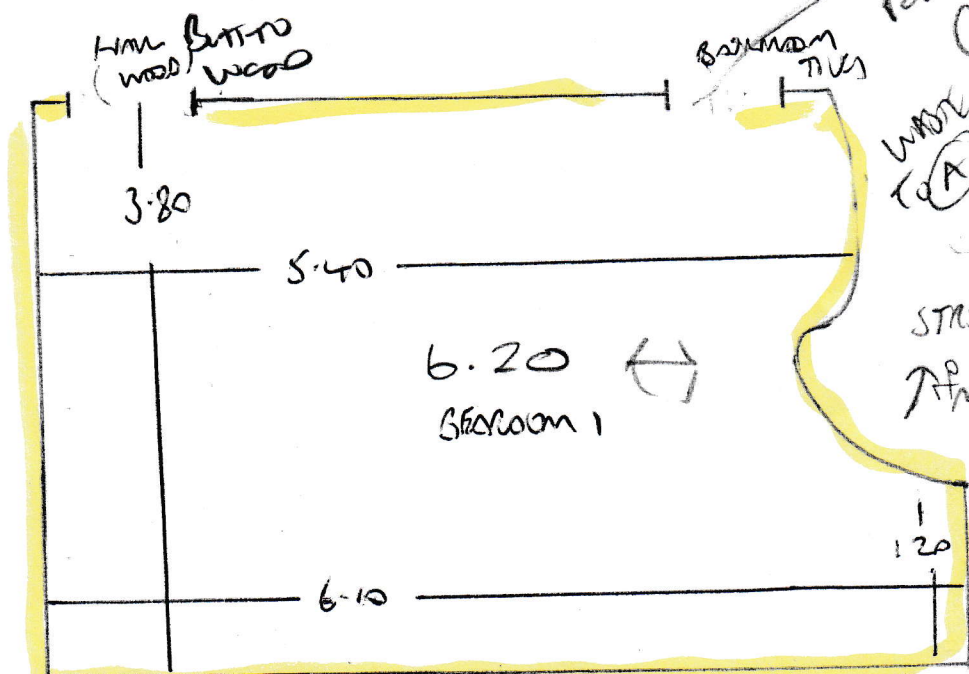

F23894
~~F22113~~
 SITAC
 6-57 MINCES CASE
 SW 7 28J

~~2 OF 3~~
 1 OF 1

(6-25 x 5MTR)

FAUX SILK
 FAU 026
 6-25 x 5MTR