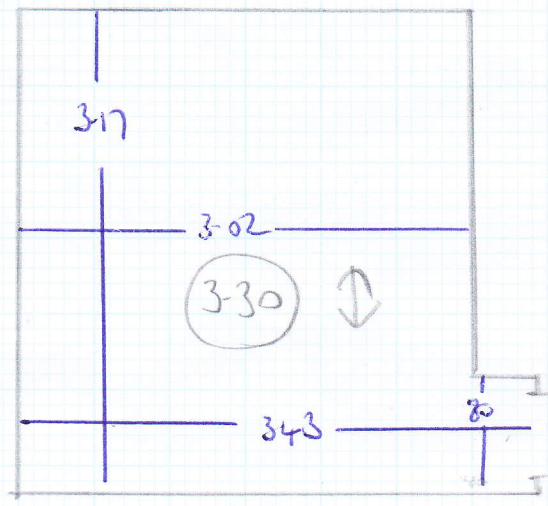

Job No: F23897
 Name: PURI
 Address: 51 NORTH STREET
 SW4 0HQ
 Tel:
 Sheet: 1 of 1

laminating wood

laminating wood

COTSWOLD
 CERAM TILESSURF

BE0 315 x 400

BE0 330 x 400

BE0 350 x 400

BE0 430 x 500m

BASEMENT

BATH TUBES

HALL WOOD