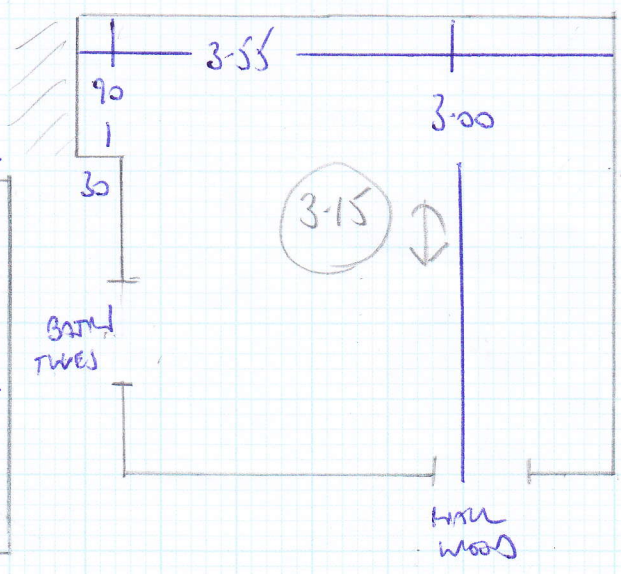

Job No: F23897
 Name: PURI
 Address: 51 NORTH STREET
 SW4 0HQ
 Tel:
 Sheet: 1 of 1

laminating wood

laminating wood

COTSWOLD
 CERAM TILESSURF

BE0 315 x 400

BE0 330 x 400

BE0 350 x 400

BE0 430 x 500m

BASEMENT

BATH TUBES

HALL WOOD