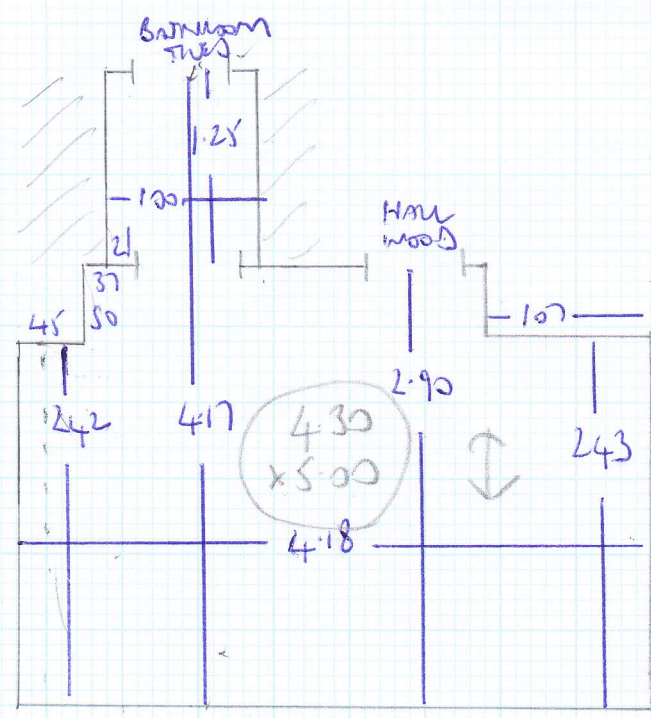

Job No: F23897
 Name: PURI
 Address: 51 NORTH STREET
 SW4 0HQ
 Tel:
 Sheet: 1 of 1

laminating wood

laminating wood

COTSWOLD
 CERAM TILESSURF

BE0 315 x 400

BE0 330 x 400

BE0 350 x 400

BE0 430 x 500m

BASEMENT

BATH TUBES

HALL WOOD