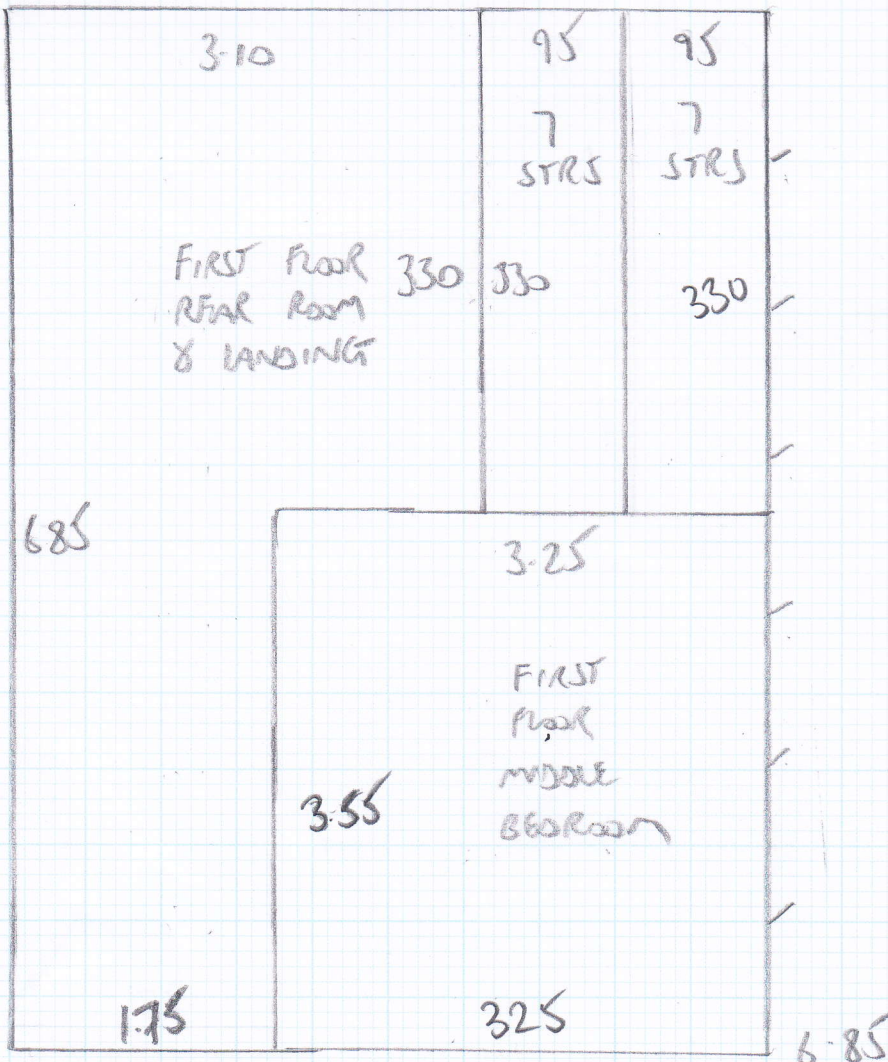

Job No: F23906
 Name: MACASA DESIGN
 Address:

Tel:
 Sheet: 1 of 4

COTSWOLD
 MILLER 101

PLAN 1 900 x 500
 PLAN 2 615 x 500
 PLAN 3 685 x 500
 2200 x 500

110M²

Job No: F23906
Name: MACALE DESIGN
Address:

Tel:
Sheet: 2 of 4

TOP FLOOR

Job No: **F23906**
 Name: **MARSA DESIGN**
 Address: **12 JEDBURGH ST**
SW11 5QB
 Tel:
 Sheet: **3 of 4**

Job No: F23906
 Name: MRCASA DESIGN
 Address: 12 JEDBURGH ST
 SW11 5QB
 Tel:
 Sheet: A of A

G/F
 BN 95 x 50
 10 STPS - 80