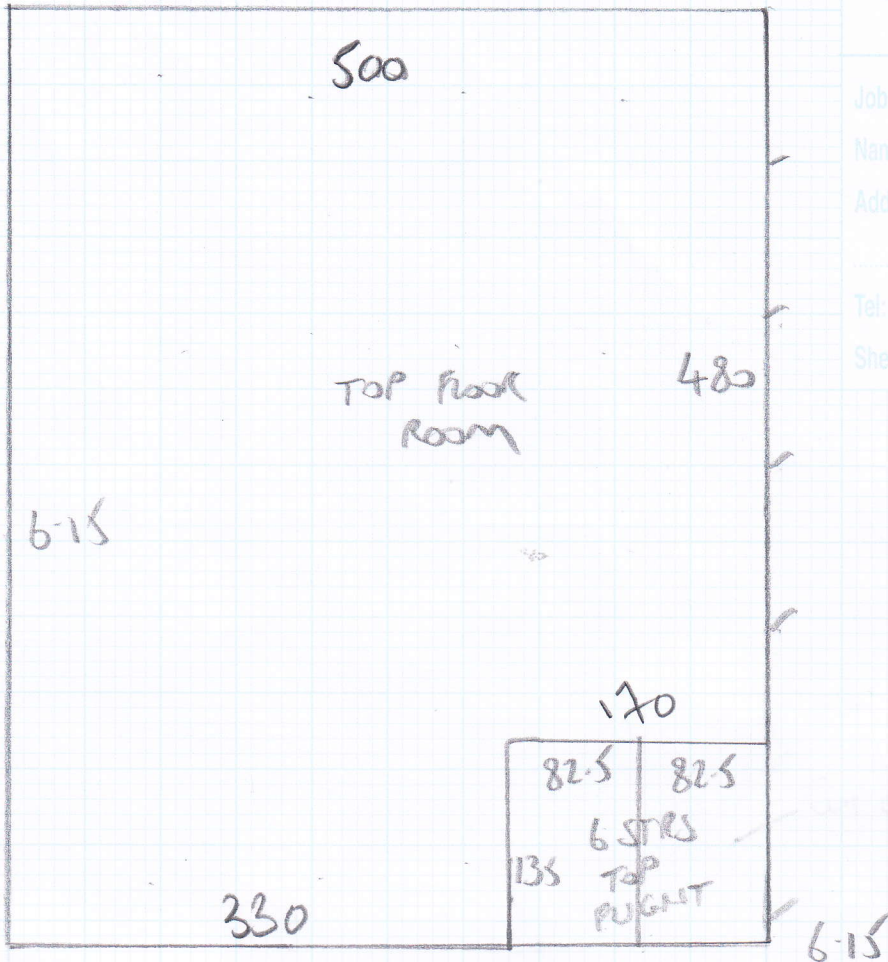

Job No: F23906
 Name: MACASA DESIGN
 Address:

Tel:
 Sheet: 1 of 4

COTSWOLD
 MILLER 101

PLAN 1 900 x 500
 PLAN 2 615 x 500
 PLAN 3 685 x 500
 2200 x 500

110M²

Job No: F23906
Name: MACALE DESIGN
Address:

Tel:
Sheet: 2 of 4

TOP FLOOR

Job No: **F23906**
 Name: **MARSA DESIGN**
 Address: **12 JEDBURGH ST**
SW11 5QB
 Tel:
 Sheet: **3 of 4**

Job No: F23906
 Name: MRCASA DESIGN
 Address: 12 JEDBURGH ST
 SW11 5QB
 Tel:
 Sheet: A of A

G/F
 BN 95 x 50
 10 STPS - 80