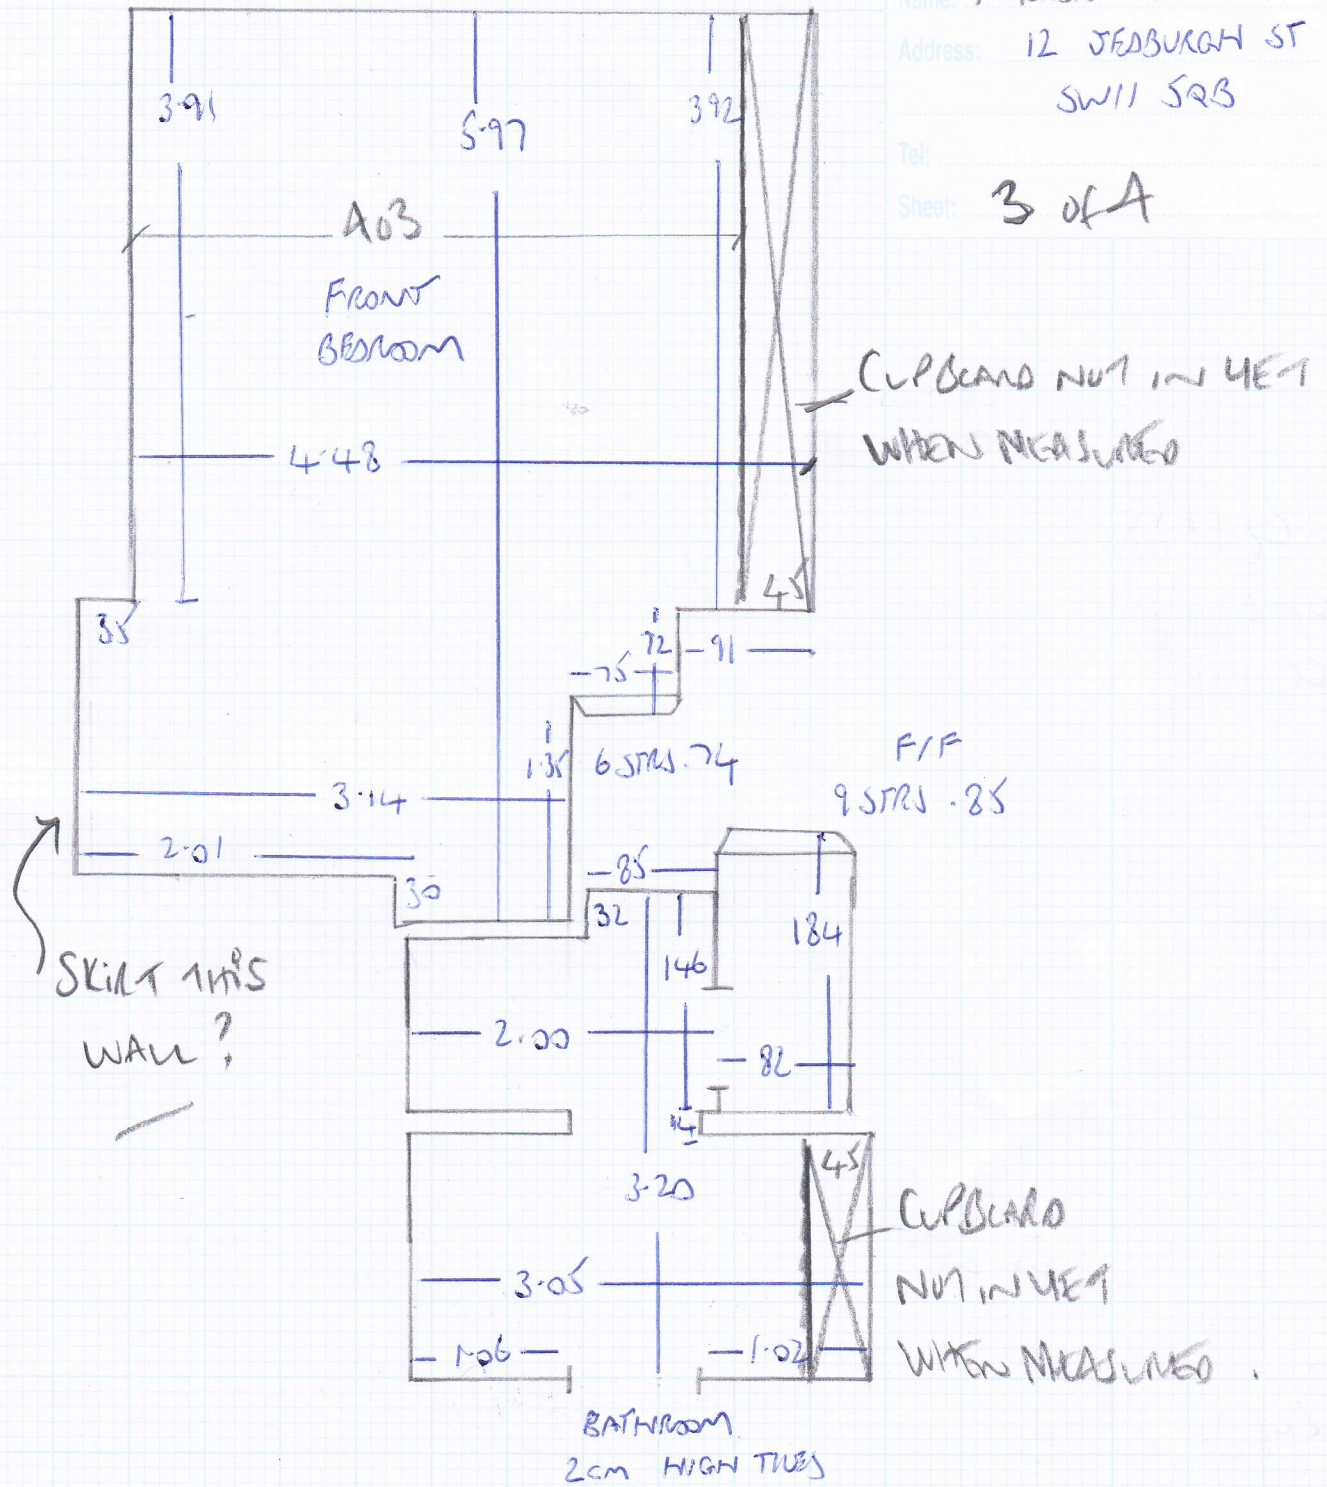

Job No: F23906
 Name: MACASA DESIGN
 Address:

Tel:
 Sheet: 1 of 4

COTSWOLD
 MILLER 101

PLAN 1 900 x 500
 PLAN 2 615 x 500
 PLAN 3 685 x 500
 2200 x 500

110M²

Job No: F23906
Name: MACALE DESIGN
Address:

Tel:
Sheet: 2 of 4

TOP FLOOR

Job No: **F23906**
 Name: **MARSA DESIGN**
 Address: **12 JEDBURGH ST**
SW11 5QB
 Tel:
 Sheet: **3 of 4**

Job No: F23906
 Name: MRCASA DESIGN
 Address: 12 JEDBURGH ST
 SW11 5QB
 Tel:
 Sheet: A of A

G/F
 BN 95 x 50
 10 STPS - 80