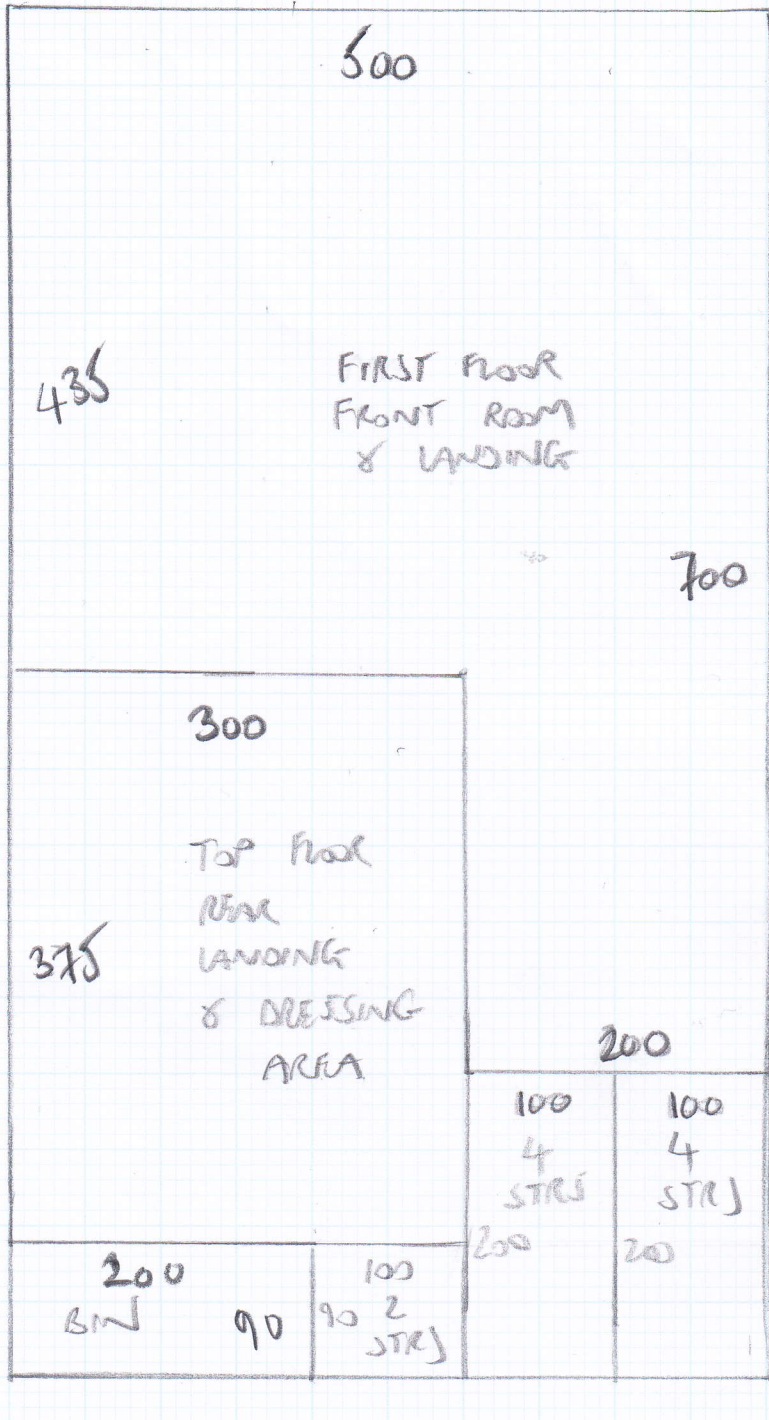

Job No: F23906
 Name: MACASA DESIGN
 Address:

Tel:
 Sheet: 1 of 4

COTSWOLD
 MILLER 101

PLAN 1 900 x 500
 PLAN 2 615 x 500
 PLAN 3 685 x 500
 2200 x 500

110M²

Job No: F23906
Name: MACALE DESIGN
Address:

Tel:
Sheet: 2 of 4

TOP FLOOR

Job No: **F23906**
 Name: **MARSA DESIGN**
 Address: **12 JEDBURGH ST**
SW11 5QB
 Tel:
 Sheet: **3 of 4**

Job No: F23906
 Name: MRCASA DESIGN
 Address: 12 JEDBURGH ST
 SW11 5QB
 Tel:
 Sheet: A of A

G/F
 BN 95 x 50
 10 STPS - 80