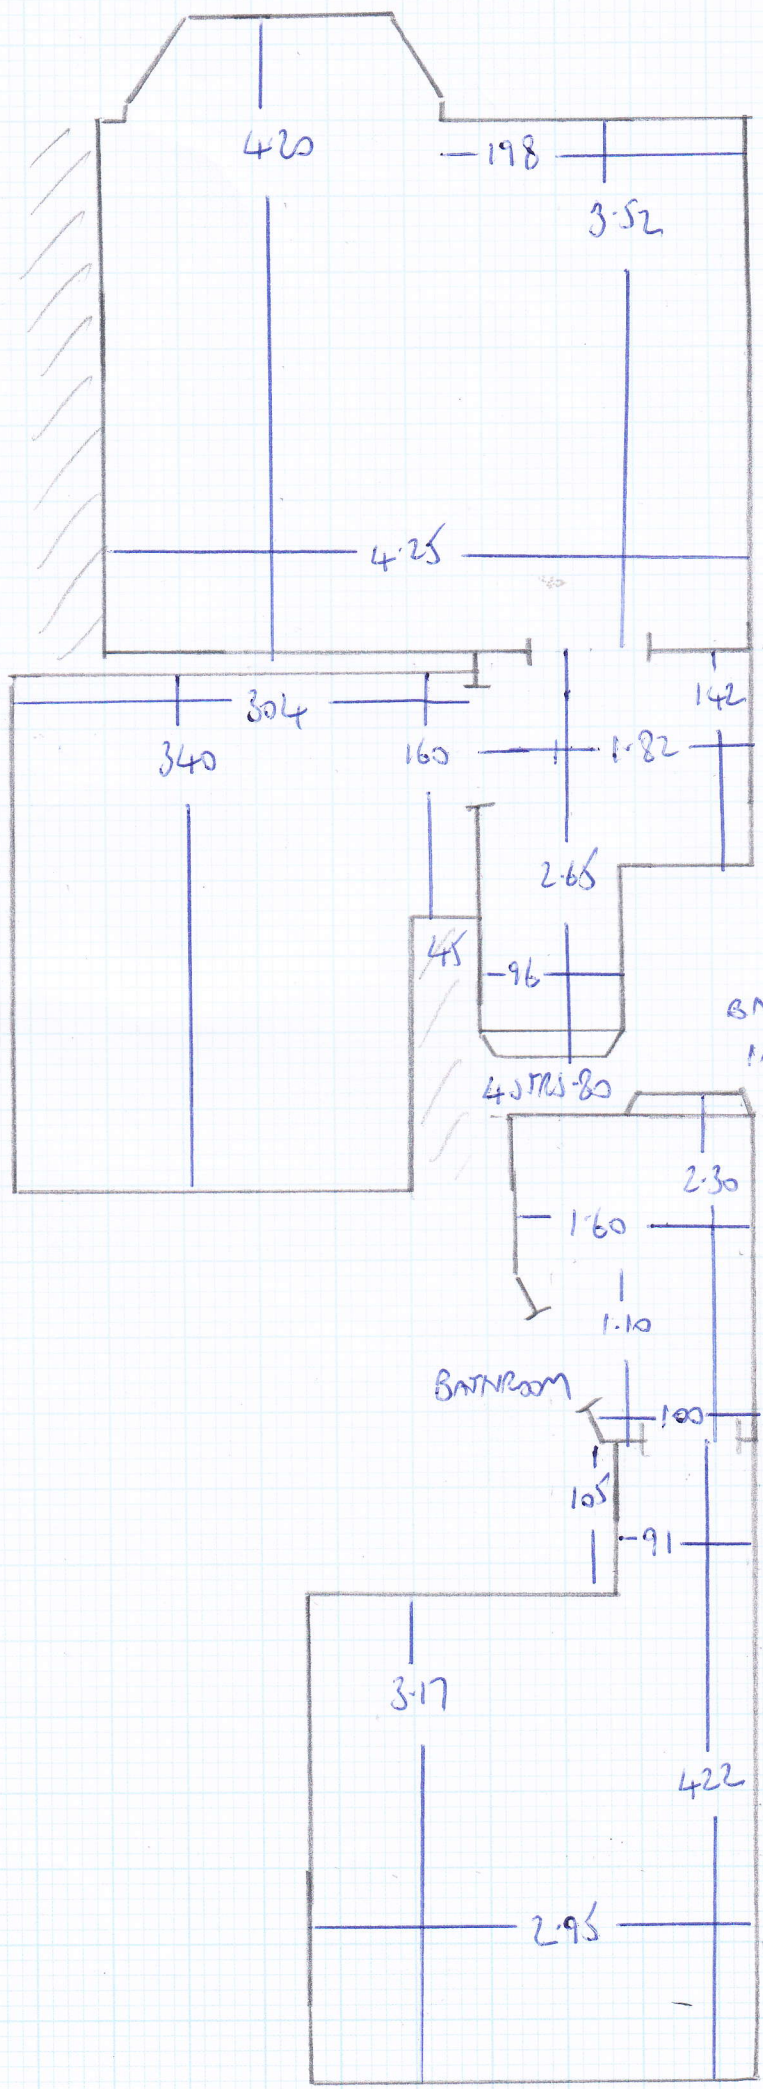

Job No: F23906
 Name: MACASA DESIGN
 Address:

Tel:
 Sheet: 1 of 4

COTSWOLD
 MILLER 101

PLAN 1 900 x 500
 PLAN 2 615 x 500
 PLAN 3 685 x 500
 2200 x 500

110M²

Job No: F23906
Name: MACALE DESIGN
Address:

Tel:
Sheet: 2 of 4

TOP FLOOR

Job No: **F23906**
 Name: **MARSA DESIGN**
 Address: **12 JEDBURGH ST**
SW11 5QB
 Tel:
 Sheet: **3 of 4**

Job No: F23906
 Name: MRCASA DESIGN
 Address: 12 JEDBURGH ST
 SW11 5QB
 Tel:
 Sheet: A of A

G/F
 BN 95 x 50
 10 STPS - 80