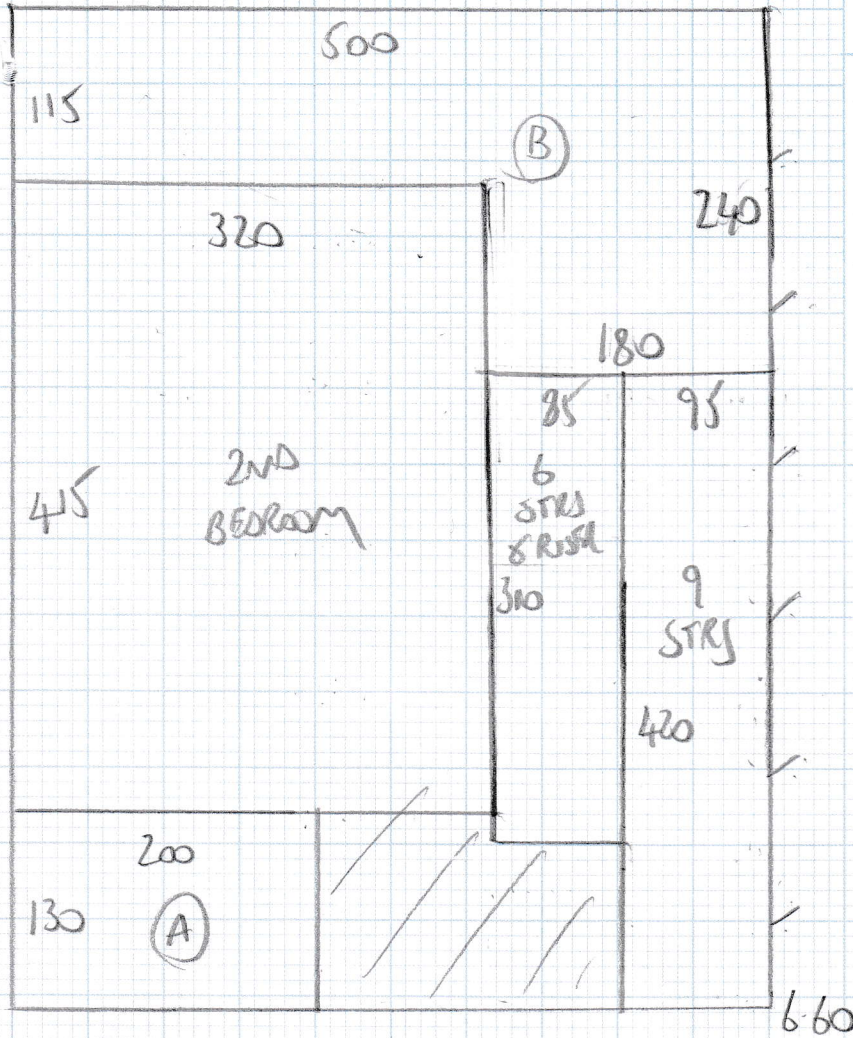

Job No: F23913
 Name: BOND
 Address: TOP FLOOR FLAT
 283 LILLIE ROAD
 SW6 7LL
 Tel:
 Sheet: 1 OF 2

MAYFAIR CLASSIC
 MOT JUTE

4.75 LIVING
 3.75 BEDROOM
 6.60 PLAN

 15.10M x 5.00M
 = 75.5M²

KITCHEN | DINING

+ LANDING

3 PACKS - FITTED 25/02

MODULES F23971

MONTREAL OAK 2482S

mrcarpet

Job No: F23913

Name: BOND

Address: 283 LIWE RD
SW6 7LL

Tel:

Sheet: 2 OF 2