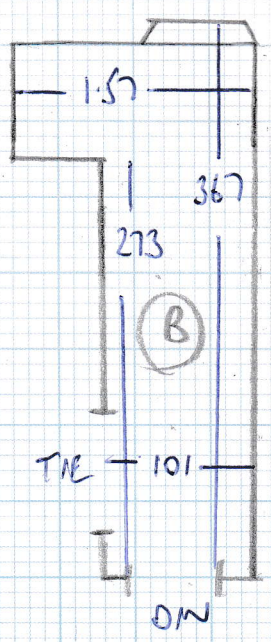

RISER 70x16 } TOP FLOOR ROOM
 2 STRS 70

Job No: F23917
 Name: QUISPE
 Address: 18 NORMAN ROAD
 SW19 1UN
 Tel:
 Sheet: 1 OF 1

RISER 70x16
 9 STRS 70
 1 W 80 x 56
 2 W 100 x 64
 3 W 92 x 66

G/F
 BN 90 x 40
 12 STRS 70 x 40

5.70m x 4.00m
 = 22.8m²