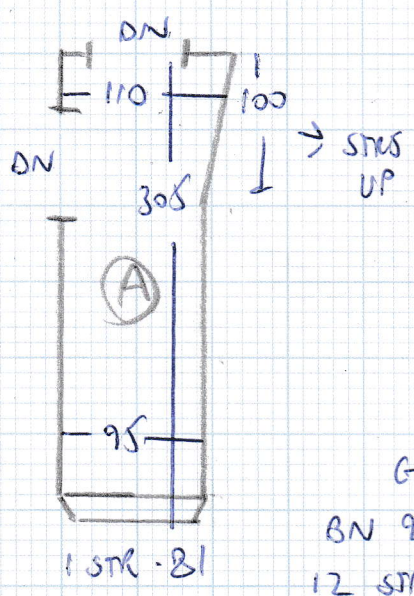

RISER 70x16 } TOP FLOOR ROOM
 2 STRS 70

Job No: F23917
 Name: QUISPE
 Address: 18 NORMAN ROAD
 SW19 1UN
 Tel:
 Sheet: 1 OF 1

RISER 70x16
 9 STRS 70
 1 W 80 x 56
 2 W 100 x 64
 3 W 92 x 66

G/F
 BN 90 x 40
 12 STRS 70 x 40

5.70m x 4.00m
 = 22.8m²