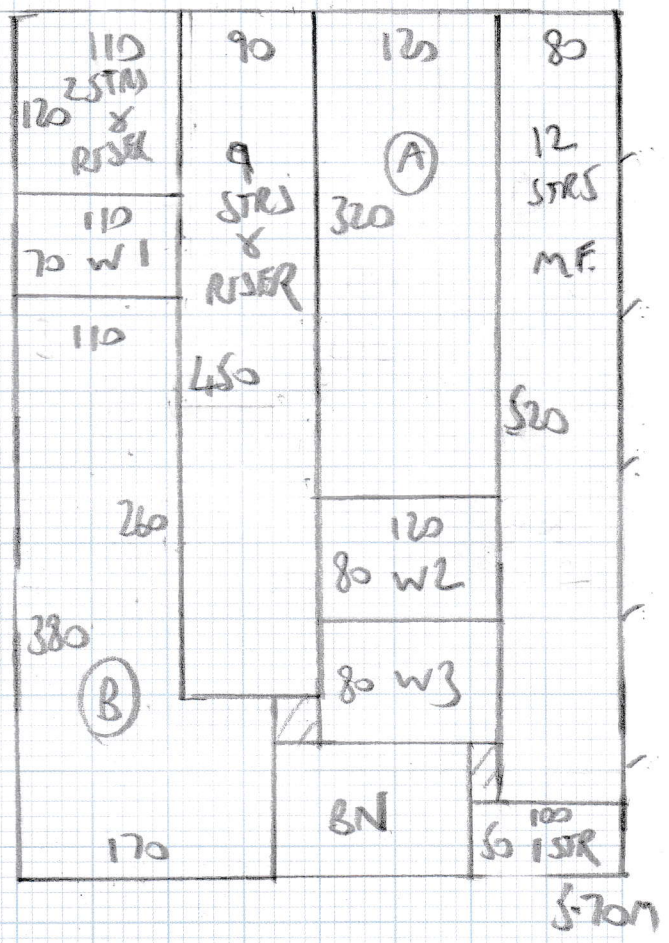

RISER 70x16 } TOP FLOOR ROOM
 2 STRS 70

Job No: F23917
 Name: QUISPE
 Address: 18 NORMAN ROAD
 SW19 1UN
 Tel:
 Sheet: 1 OF 1

RISER 70x16
 9 STRS 70
 1 W 80 x 56
 2 W 100 x 64
 3 W 92 x 66

G/F
 BN 90 x 40
 12 STRS 70 x 40

5.70m x 4.00m
 = 22.8m²