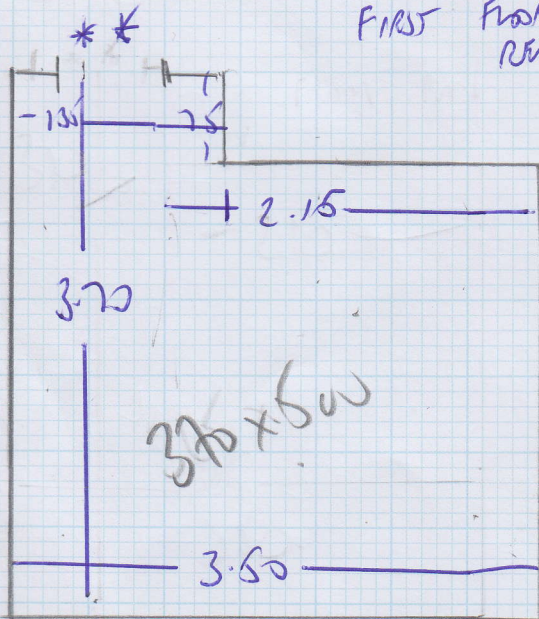

Job No: F23938
 Name: ROSEJ
 Address: 9 AIRSIDE AVE
 W4 2W
 Tel:
 Sheet: 1 of 3

TOP FLOOR
REAR

NEW CARPET
 CATS WARD TINKERSBURY

285 x 500
 370 x 500
 655 x 500

FIRST FLOOR
REAR

32.75m²

Job No: F23938
 Name: ROBERT
 Address: 9 AINESWEE AVE
 WY 2ND
 Tel:
 Sheet: 2 of 3

SW WILL BE EN SUITE BATHROOM CURS TO COME OUT!

ADAPTATION OF EXISTING TULKEE
 FIRST FLOOR BEAM BEARINGS
 TO THESE AREAS
 SEE PLAN AS NOT ENOUGH
 CARRIER TO REPLACE ALL STAIRS