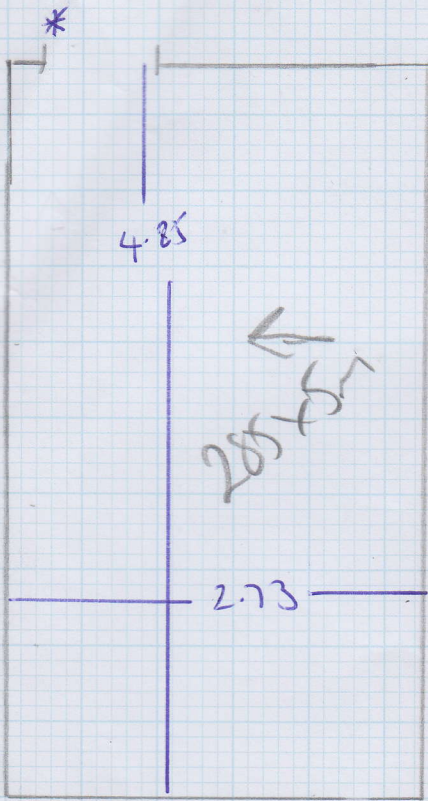

Job No: F23938
 Name: ROSEJ
 Address: 9 AIRSIDE AVE
 W4 2W
 Tel:
 Sheet: 1 of 3

TOP FLOOR
REAR

NEW CARPET
 CATS WARD TINKERSBURY

285 x 500
 370 x 500
 655 x 500

FIRST FLOOR
REAR

32.75m²

Job No: F23938
 Name: ROBERT
 Address: 9 AINESWEE AVE
 WY 2ND
 Tel:
 Sheet: 2 of 3

SW WILL BE EN SUITE BATHROOM CURS TO COME OUT!

ADAPTATION OF EXISTING TULKEE
 FIRST FLOOR BEAM BEARINGS
 TO THESE AREAS
 SEE PLAN AS NOT ENOUGH
 CARRIER TO REPLACE ALL STAIRS