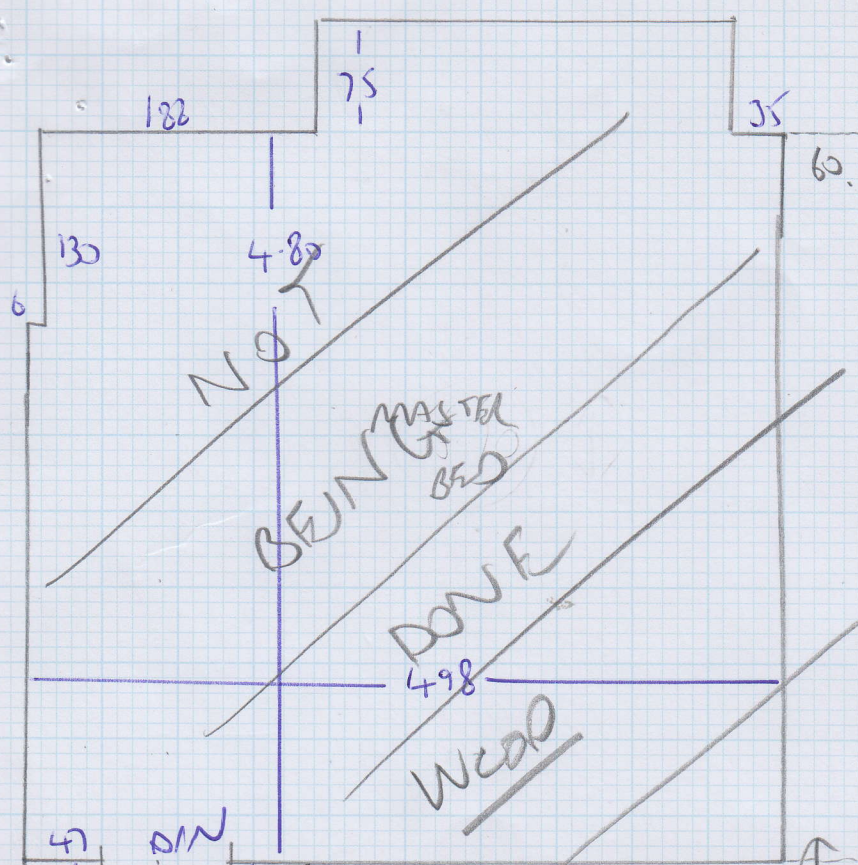

Job No: F23938
 Name: ROSEJ
 Address: 9 AIRSIDE AVE
 W4 2W
 Tel:
 Sheet: 1 of 3

TOP FLOOR
REAR

NEW CARPET
 CATS WARD TINKERSBURY

285 x 500
 370 x 500
 655 x 500

FIRST FLOOR
REAR

32.75m²

Job No: F23938
 Name: ROBERT
 Address: 9 AINESWEE AVE
 WY 2ND
 Tel:
 Sheet: 2 of 3

SW WILL BE EN SUITE BATHROOM CURS TO COME OUT!

ADAPTATION OF EXISTING TULKEE
 FIRST FLOOR BEAM BEARINGS
 TO THESE AREAS
 SEE PLAN AS NOT ENOUGH
 CARRIER TO REPLACE ALL STAIRS