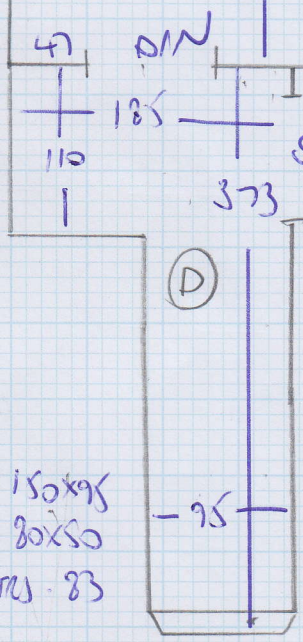

Job No: F23938
 Name: ROSEJ
 Address: 9 AIRSIDE AVE
 W4 2W
 Tel:
 Sheet: 1 of 3

TOP FLOOR
REAR

NEW CARPET
 CATS WARD TINKERSBURY

285 x 500
 370 x 500
 655 x 500

FIRST FLOOR
REAR

32.75m²

Job No: F23938
 Name: ROBERT
 Address: 9 AINESWEE AVE
 WY 2ND
 Tel:
 Sheet: 2 of 3

SW WILL BE EN SUITE BATHROOM CURS TO COME OUT!

ADAPTATION OF EXISTING TULKEE
 FIRST FLOOR BEAM BEARINGS
 TO THESE AREAS
 SEE PLAN AS NOT ENOUGH
 CARRIER TO REPLACE ALL STAIRS