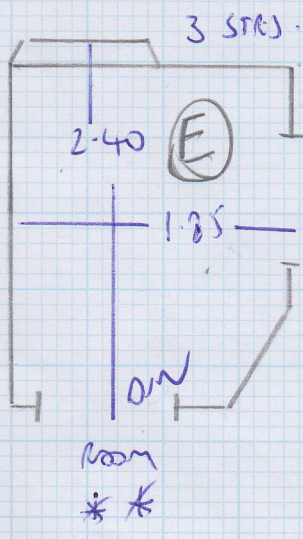

Job No: F23938
 Name: ROSEJ
 Address: 9 AIRSIDE AVE
 W4 2W
 Tel:
 Sheet: 1 of 3

TOP FLOOR
REAR

NEW CARPET
 CATS WARD TINKERSBURY

285 x 500
 370 x 500
 655 x 500

FIRST FLOOR
REAR

32.75m²

Job No: F23938
 Name: ROBERT
 Address: 9 AINESWEE AVE
 WY 2ND
 Tel:
 Sheet: 2 of 3

SW WILL BE EN SUITE BATHROOM CURS TO COME OUT!

ADAPTATION OF EXISTING TULKEE
 FIRST FLOOR BEAM BEARINGS
 TO THESE AREAS
 SEE PLAN AS NOT ENOUGH
 CARRIER TO REPLACE ALL STAIRS