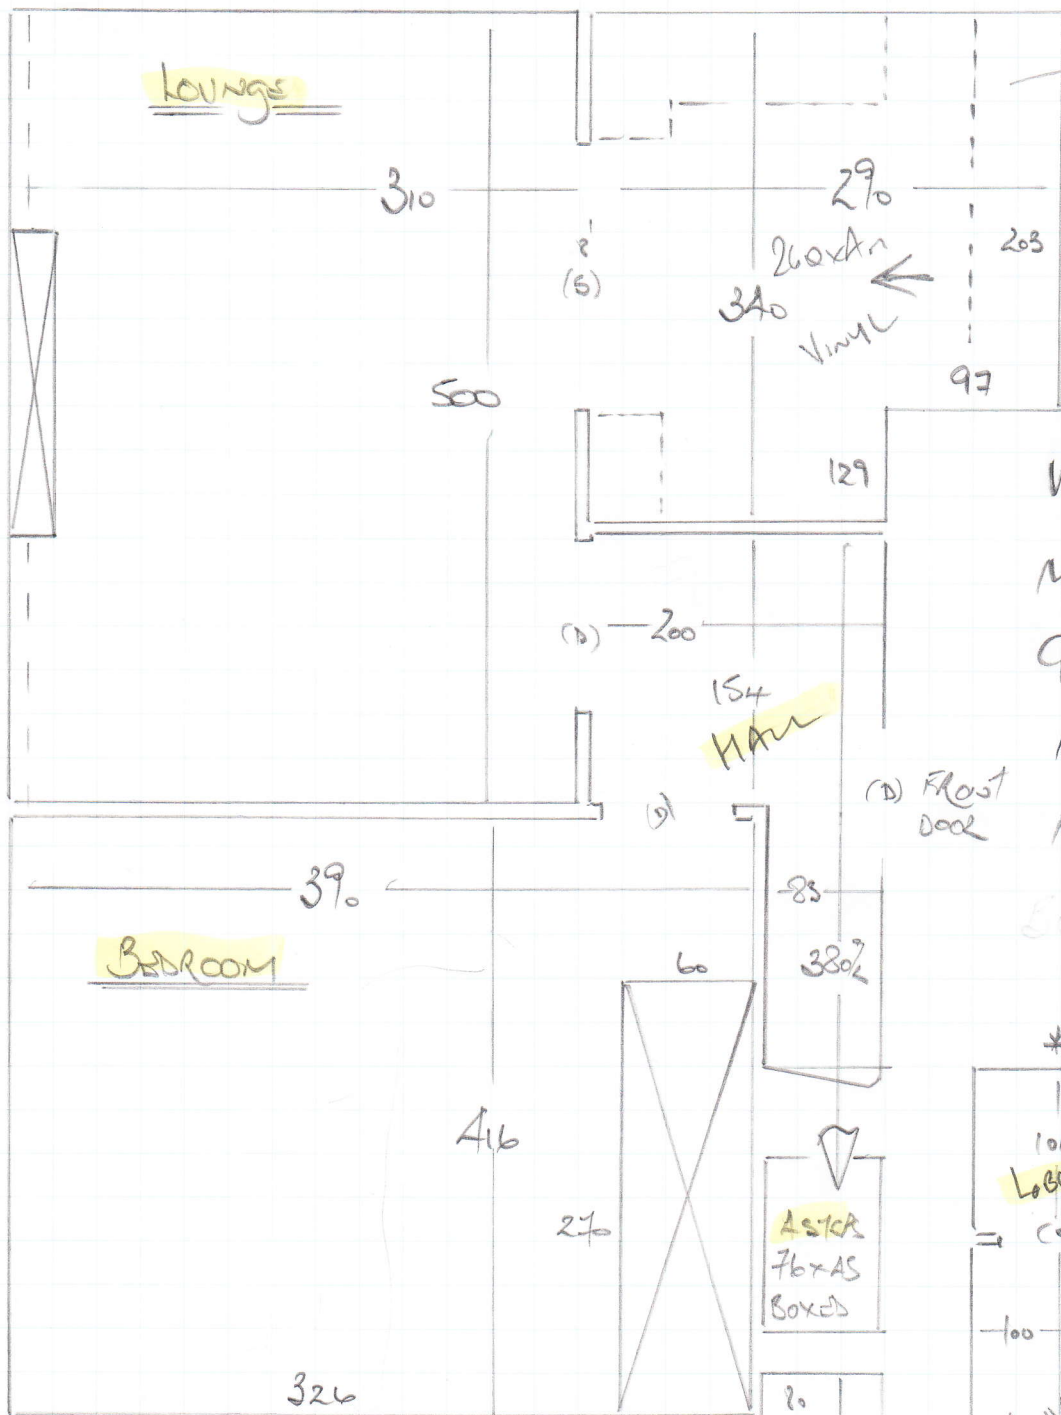

Job No: F23943
 Name: Full House
 Address: 81 Full Fat
 153 Park St Lead
 Tel: SWS 9RA
 Sheet: 1 of 2

TRAVE '50'
 CASE 1A SOST

ROW 1 740 x 400
 ROW 2 430 x 400
1170 x 400

4680m²

Customer: FINE HOUSES

JOB Nr: F23943

Address: FIRST FLOOR PHA1, 153 GARDEN COURT RD SW5

PROPOSED KITCHEN UNITS

WOOD FLOORS.
 METERS $\frac{1}{32}$ IN.
 GOOD ACCESS.
 NO UPWELL.
 NO FURNITURE.

DOORS LOW.

ONLY ABLE TO GET THESE SIZES.

BRASS BARS

BOXED PIPES