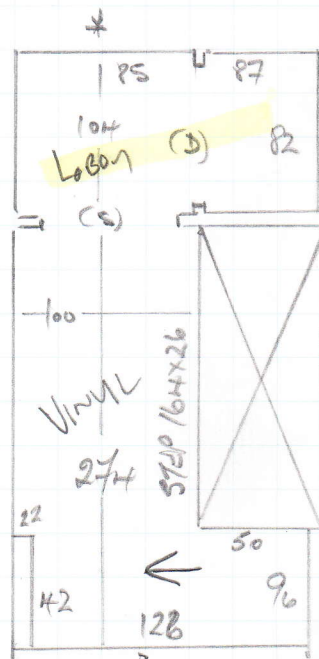

Job No: F23943
 Name: Full House
 Address: 81 Full Fat
 153 Park St Lead
 Tel: SWS 9RA
 Sheet: 1 of 2

TRAVE '50'
 CASE 1A SOST

ROW 1 740 x 400
 ROW 2 430 x 400
1170 x 400

4680m²

Customer: FINE HOUSES

JOB Nr: F23943

Address: FIRST FLOOR PHA1, 153 GARDEN COURT RD SW5

PROPOSED KITCHEN UNITS

WOOD FLOORS.
 METERS $\frac{1}{32}$ IN.
 GOOD ACCESS.
 NO UPWELL.
 NO FURNITURE.

DOORS LOW.

ONLY ABLE TO GET THESE SIZES.

BRASS BARS