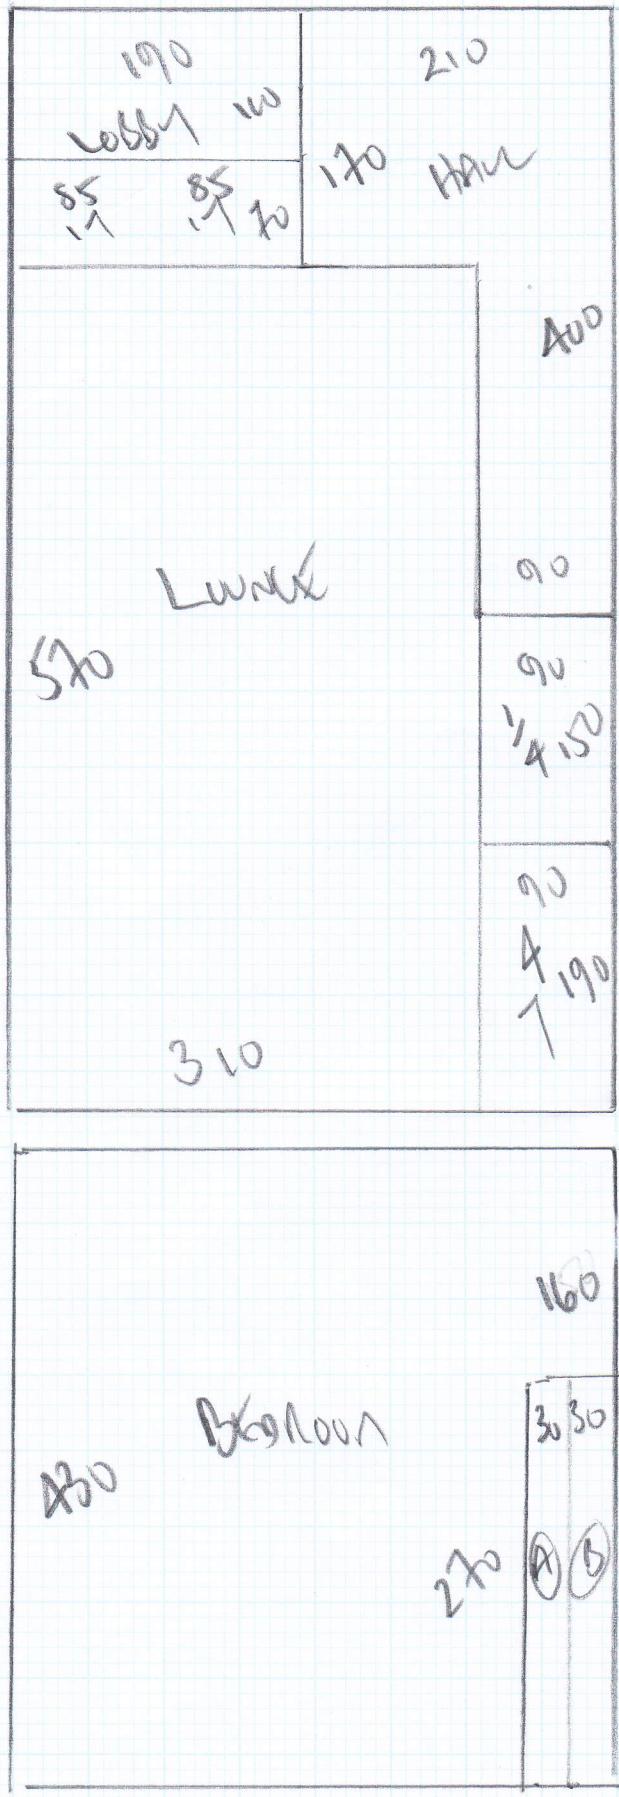

Job No: F23943
 Name: Full House
 Address: 81 Full Fat
 153 Park St Lead
 Tel: SWS 9RA
 Sheet: 1 of 2

TRAVE '50'
 CASE 1A SOST

ROW 1 740 x 400
 ROW 2 430 x 400
1170 x 400

4680m²

Customer: FINE HOUSES

JOB Nr: F23943

Address: FIRST FLOOR PHA1, 153 GARDEN COURT RD SW5

PROPOSED KITCHEN UNITS

WOOD FLOORS.
 METERS $\frac{1}{32}$ IN.
 GOOD ACCESS.
 NO UPWELL.
 NO FURNITURE.

DOORS LOW.

ONLY ABLE TO GET THESE SIZES.

BRASS BARS

BOXED PIPES