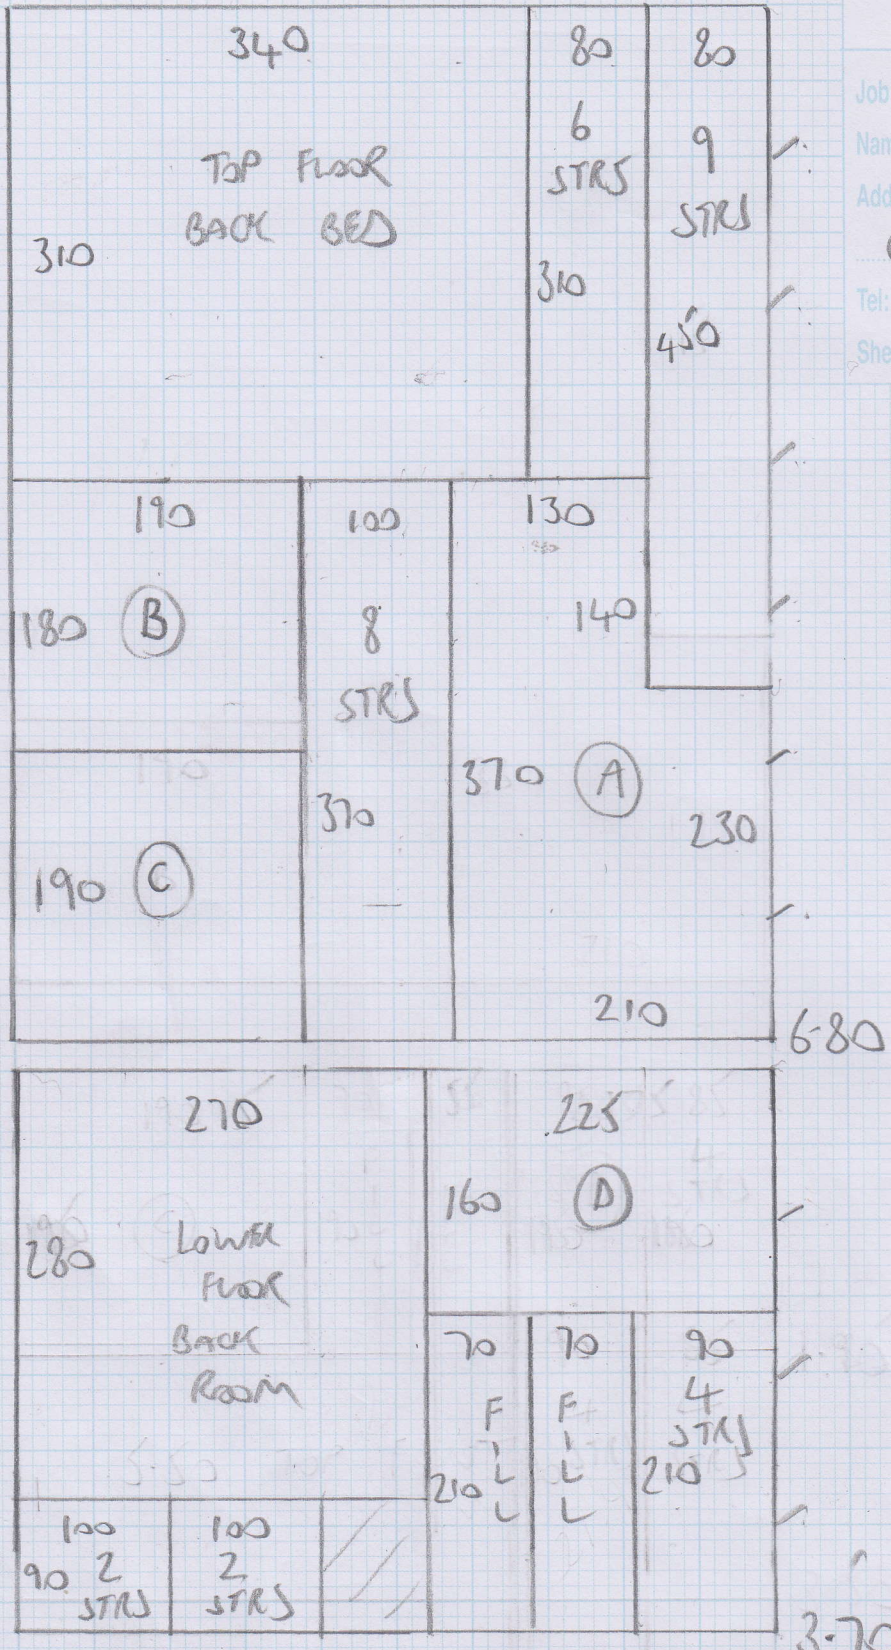

Job No: F23947
 Name: SONSINO TURCOM
 Address: 3@ 33 CHIRENDON
 GONS W9 1AZ
 Tel: _____
 Sheet: 1 of 3

3.20 TOP FRONT Bedroom
 5.50 LIVING ROOM
 6.80
 3.70

19.20m x 5.00m = 96m²
 KATSU-819110

LOWER FLOOR

Job No: F23947
Name: SONSINO TURCAN
Address: FLAT 3, 33 CLARENDON
GARDENS W9 1AZ
Tel:
Sheet: 2 of 3

Job No: F23947
 Name: SONSINO TURCAN
 Address: Flat 3, 33 CLARENDAUN
 QNS W9 1A2
 Tel: _____
 Sheet: 3 of 3

TOP FLOOR