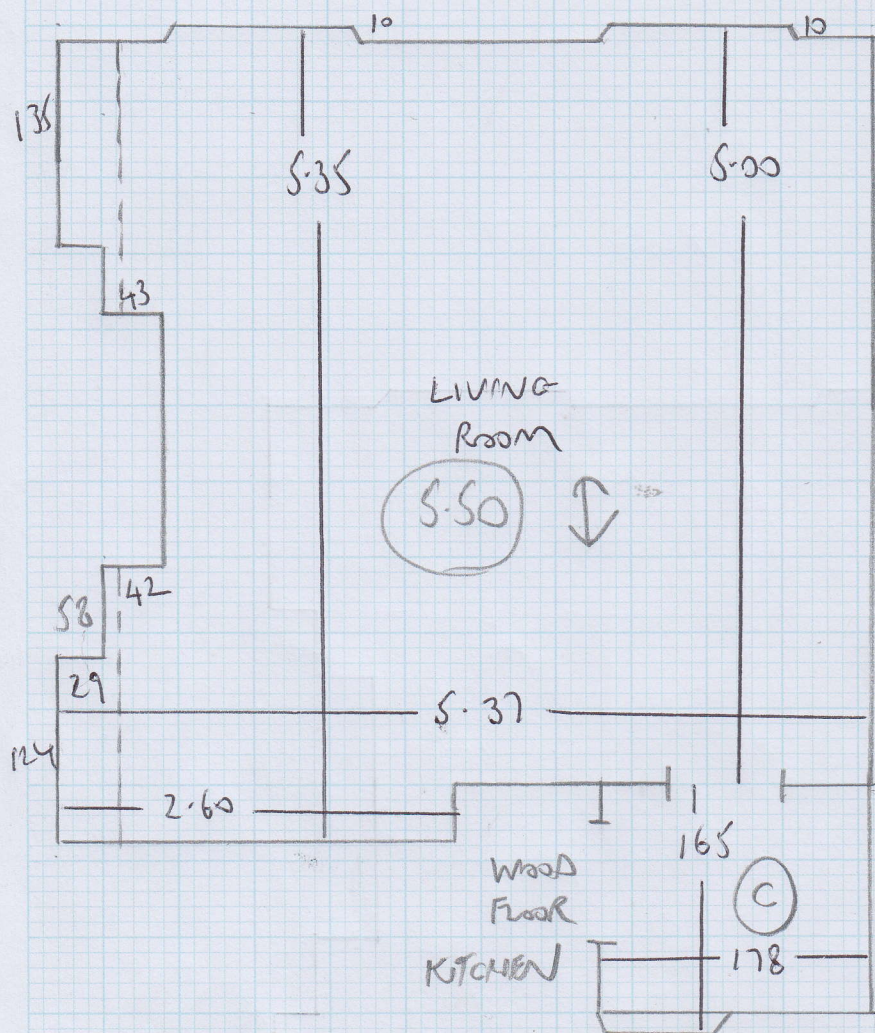

Job No: F23947
 Name: SONSINO TURCOM
 Address: 3@ 33 CHIRENDON
 GONS W9 1AZ
 Tel: _____
 Sheet: 1 of 3

3.20 TOP FRONT Bedroom
 5.50 LIVING ROOM
 6.80
 3.70

19.20m x 5.00m = 96m²
 KATSU-819110

LOWER FLOOR

Job No: F23947
Name: SONSINO TURCAN
Address: FLAT 3, 33 CLARENDON
GARDENS W9 1AZ
Tel:
Sheet: 2 of 3

Job No: F23947
 Name: SONSINO TURCAN
 Address: Flat 3, 33 CLARENDAUN
 QNS W9 1A2
 Tel: _____
 Sheet: 3 of 3

TOP FLOOR