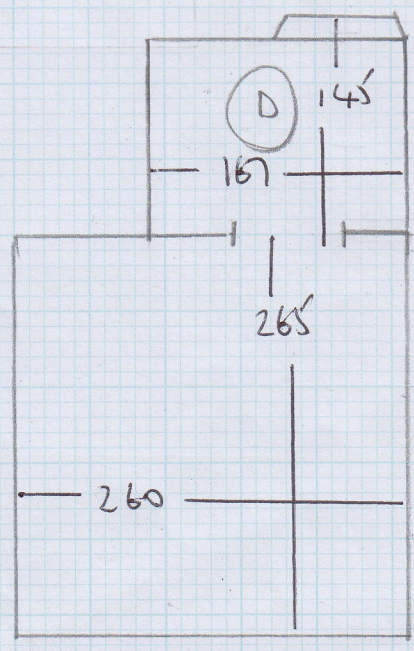

Job No: F23947
 Name: SONSINO TURCOM
 Address: 3@ 33 CHIRENDON
 GONS W9 1AZ
 Tel: _____
 Sheet: 1 of 3

3.20 TOP FRONT Bedroom
 5.50 LIVING ROOM
 6.80
 3.70

19.20m x 5.00m = 96m²
 KATSU-819110

LOWER FLOOR

Job No: F23947
Name: SONSINO TURCAN
Address: FLAT 3, 33 CLARENDON
GARDENS W9 1AZ
Tel:
Sheet: 2 of 3

Job No: F23947
 Name: SONSINO TURCAN
 Address: Flat 3, 33 CLARENDAUN
 QNS W9 1A2
 Tel: _____
 Sheet: 3 of 3

TOP FLOOR