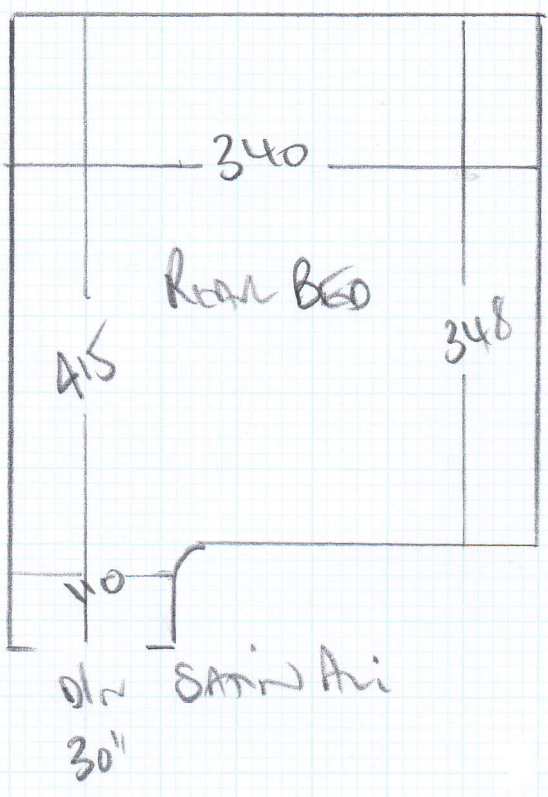

Job No: F23948
Name: PRIESTLEY
Address: 24 GROWAN ST
SW6 6FF
Tel:
Sheet: 1 of 1

SKANE TWS1'42'
Cocor 4226 GUNTERAL
430 x 400

17.20m²