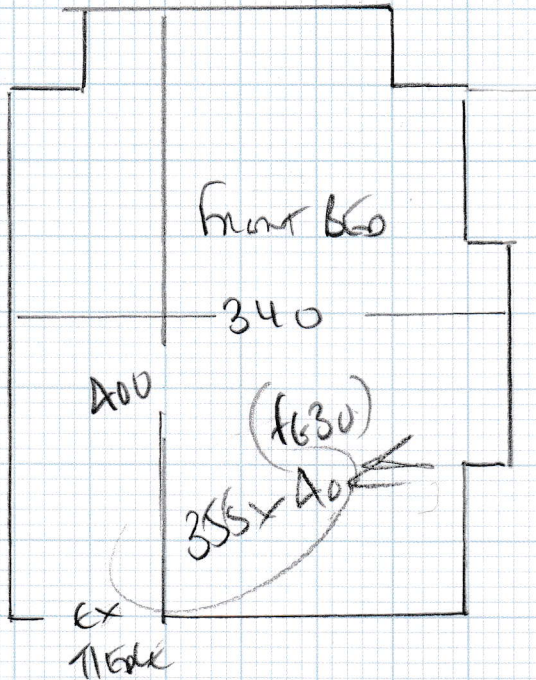

Job No: F23950.
Name: Dickinson
Address: GFF
50 Townsend Rd
Tel: SW6 2LL
Sheet: 1 of 1

Slane turf 42
4231 - Savannah
3.55 x 400

1420 m²

Wood floor

3mm Handboard - NEWS PATCHING IN

ONLY 4 or 5 PIECES LEFT DOWN AFTER FLOOR!