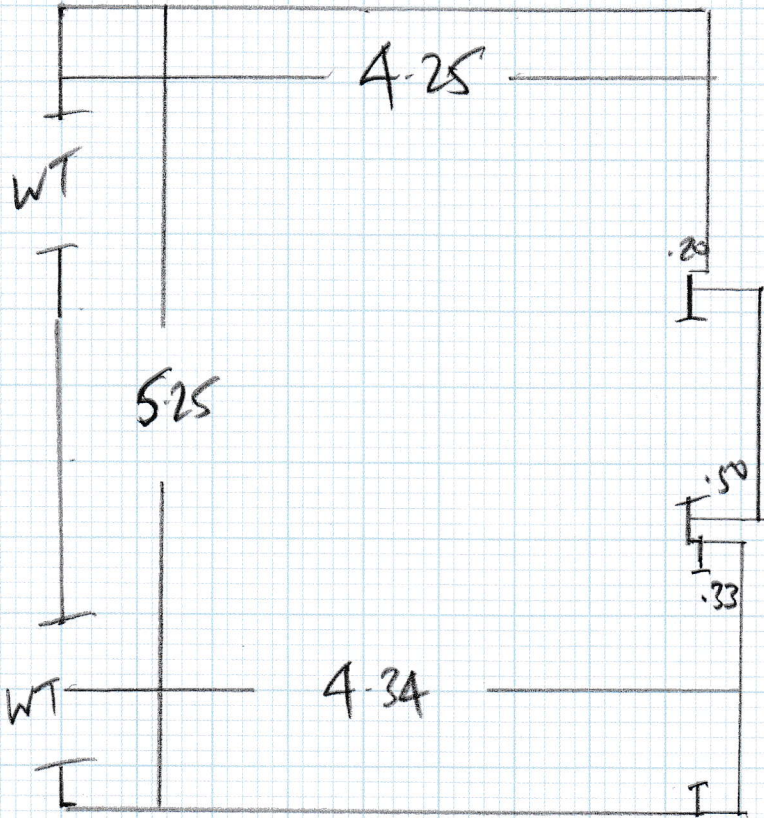

Job No: F23956  
Name: Temple Blake  
Address: (Brian O'Keefe)  
19 Thurloe Place  
Tel: SW7 2SP  
Sheet: 1/1

All Concrete  
5.55 x 5m  
Reed 848