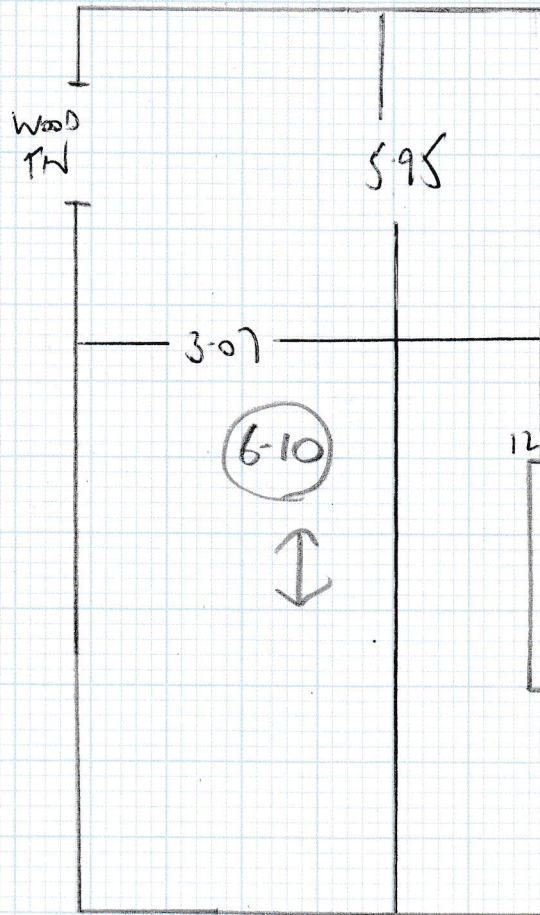

Job No: F23960
Name: VALMIC PROPERTIES
Address: TOP FWT
31 CORNWALL ROAD SW14AP
Tel: _____
Sheet: 1 of 1

(SSNI FIN 116)
MERCURY
6-10 x 5MTR

* PLEASE CUT
DOWN TO
6-10 x 3-30
ø
REM REMAINING
PIECE

(6-10 x 1-70)