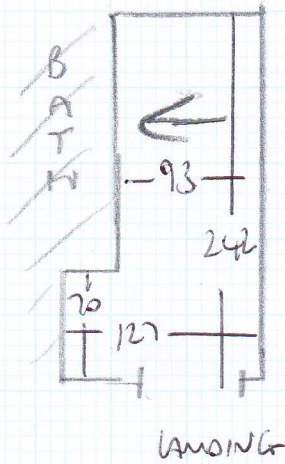

Job No: F23965
Name: DDDICI
Address: 72 INGLETNORPE ST
SW6 6NX
Tel:
Sheet: 1 of 1

ELEMENTS DESIGN
ELDES IS
SWISSIST GERMANY

1.40m x 3.00m