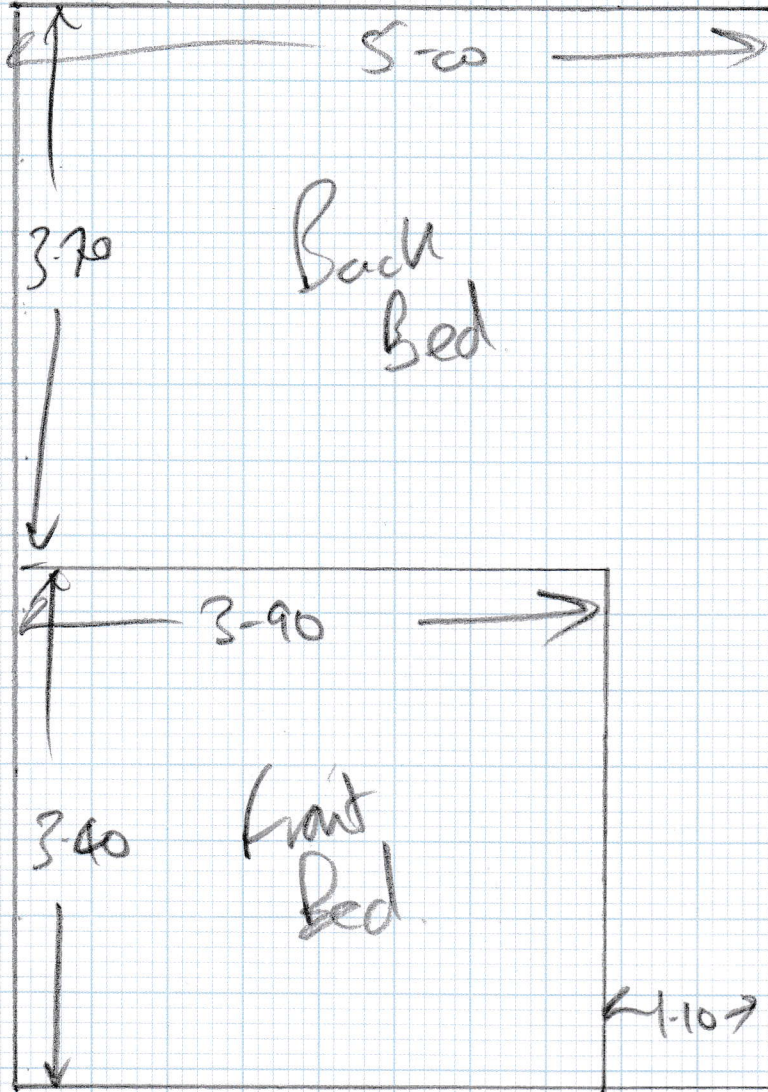

Job No: F23967  
Name: Palmer  
Address: Top Floor Flat  
338 Wandsworth Bridge Rd  
Tel: SW6 2TZ  
Sheet: 1 of 2

Wandsworth Lw-33  
7.10m x 5m

8 STRS 87 (incl width 73)

PALMER  
TOP FLOOR  
338 WANDSWORTH BRIDGE RD

2 of 2