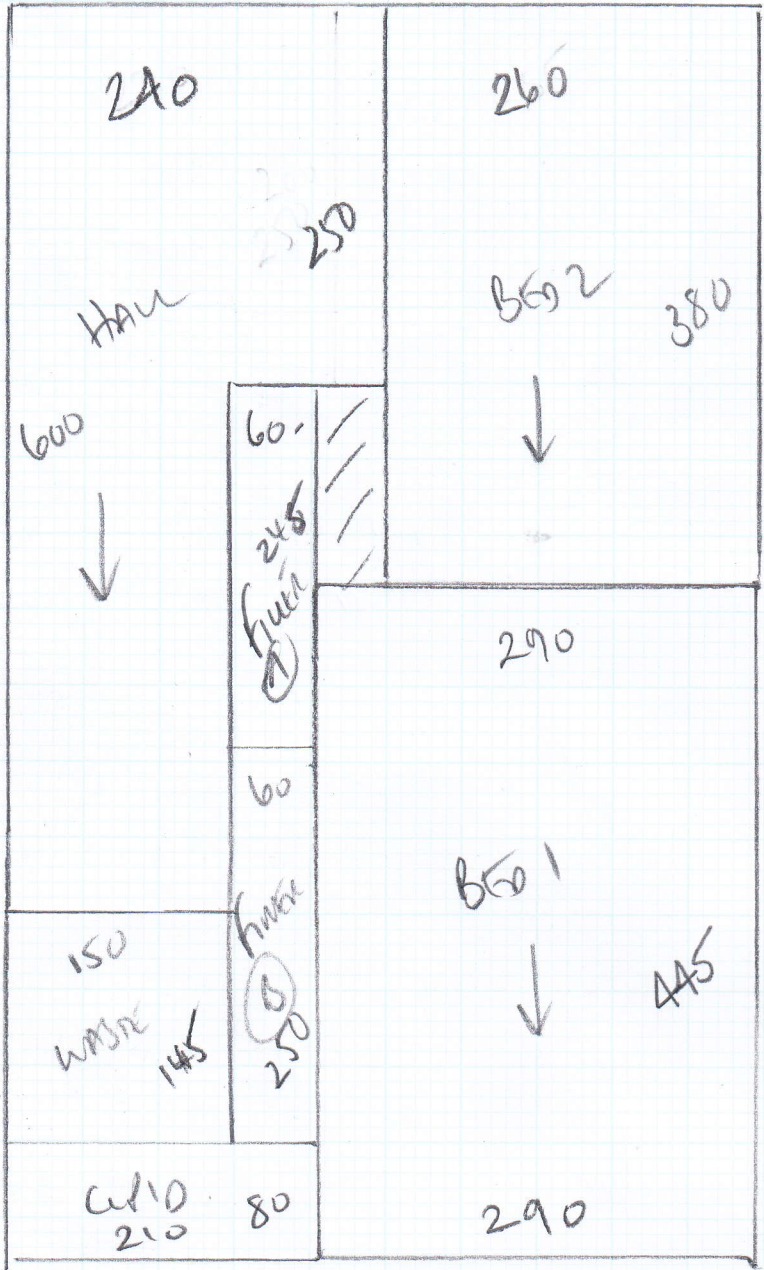

Job No: F23972
Name: Von PLOMBINI
Address: KAT A
56 Elm Park Road
Tel: SW 36AU
Sheet: 1 of 2

NATURAL BUNNE
COLOR NBO-AN
PLAN 825 x 500
LIVINE 545 x 500

1370 x 500

68.50m²

Job No: F23972
 Name: Von Palombini
 Address: ~~xxx~~
 56 KEM FANL ROAD
 Tel: SWS 6AN
 Sheet: 2 of 2

EXISTING THRESHOLDS
 * Diagonal wood panel
 * TIEOLK TO KITCHEN 138MM

KITCHEN
 138
 TILES

345 x 500
 Living Room
 (F620)