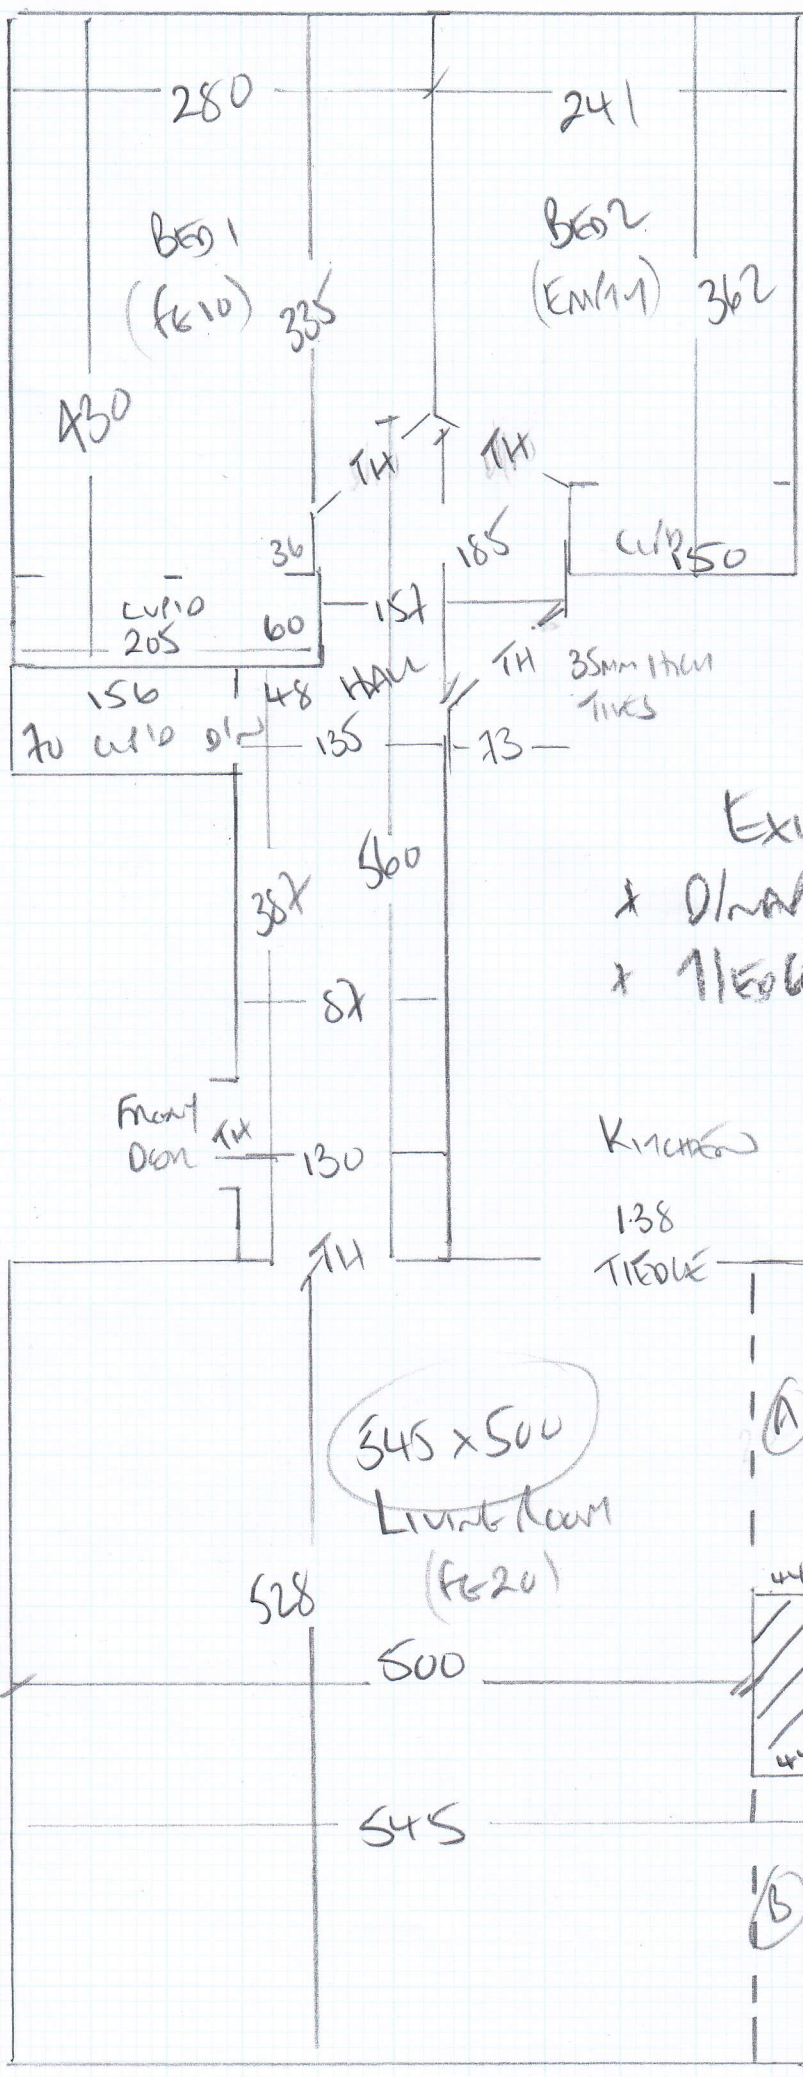

Job No: F23972
Name: Von PLOMBINI
Address: KAT A
56 Elm Park Road
Tel: SW 36AU
Sheet: 1 of 2

NATURAL BUNNE
COLOR NBO-AN
PLAN 825 x 500
LIVINE 545 x 500

1370 x 500

68.50m²

Job No: F23972
 Name: Von Palombini
 Address: ~~xxx~~
 56 KEM FANL ROAD
 Tel: SWS 6AN
 Sheet: 2 of 2

EXISTING THRESHOLDS
 * Diagonal wood panel
 * TIEOLK TO KITCHEN 138MM

KITCHEN
 138
 TILES

345 x 500
 Living Room
 (F620)