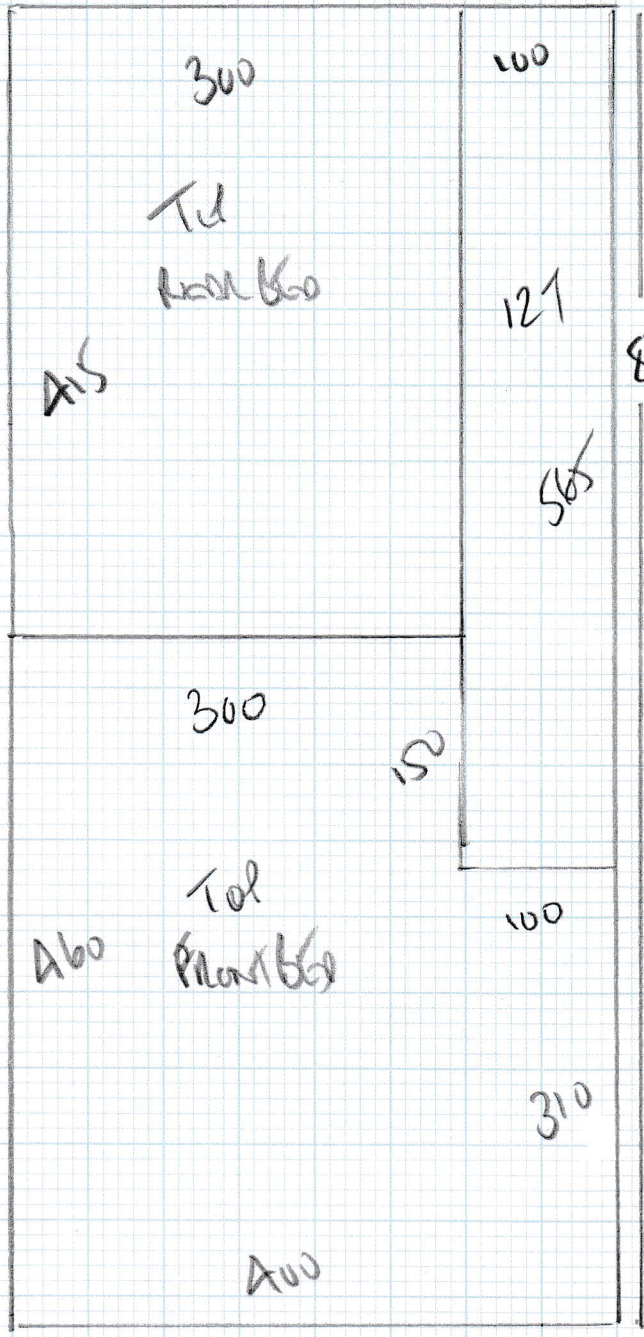

Job No: F23975
 Name: Prustan
 Address: 22 CROUCHAM RD
 Sub 4ECL
 Tel:
 Sheet: 1 of 2

London Trust
 Area

Row 1 875 x 450
 Row 2 895 x 450
 1770 x 450

7080m²