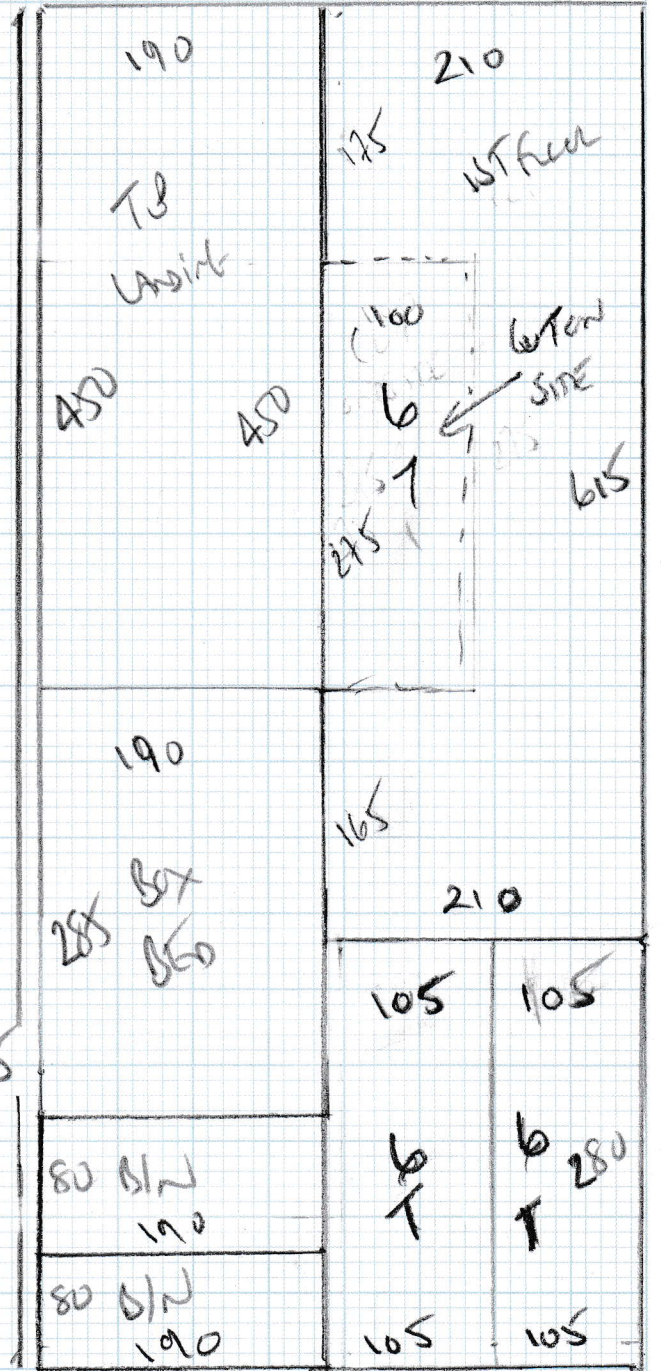

Job No: F23975
 Name: Prustan
 Address: 22 CROUCHAM RD
 Sub 4ECL
 Tel:
 Sheet: 1 of 2

London Trust
 Area

Row 1 875 x 450
 Row 2 895 x 450
 1770 x 450

7080m²