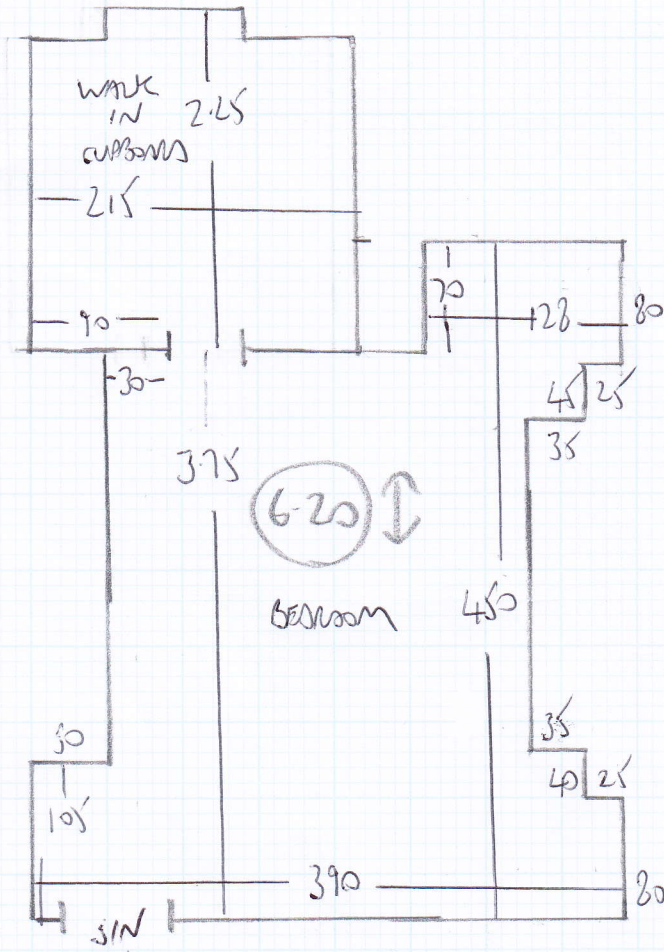

Job No: **F23977**  
 Name: **ARMSTRONG-KEYWORTH**  
 Address: **37 MORPETH MANSSIONS**  
**MORPETH TERRACE SWIP IET**  
 Tel: \_\_\_\_\_  
 Sheet: **1 of 1**

View Deck  
 Dec 889

620 x 400 M