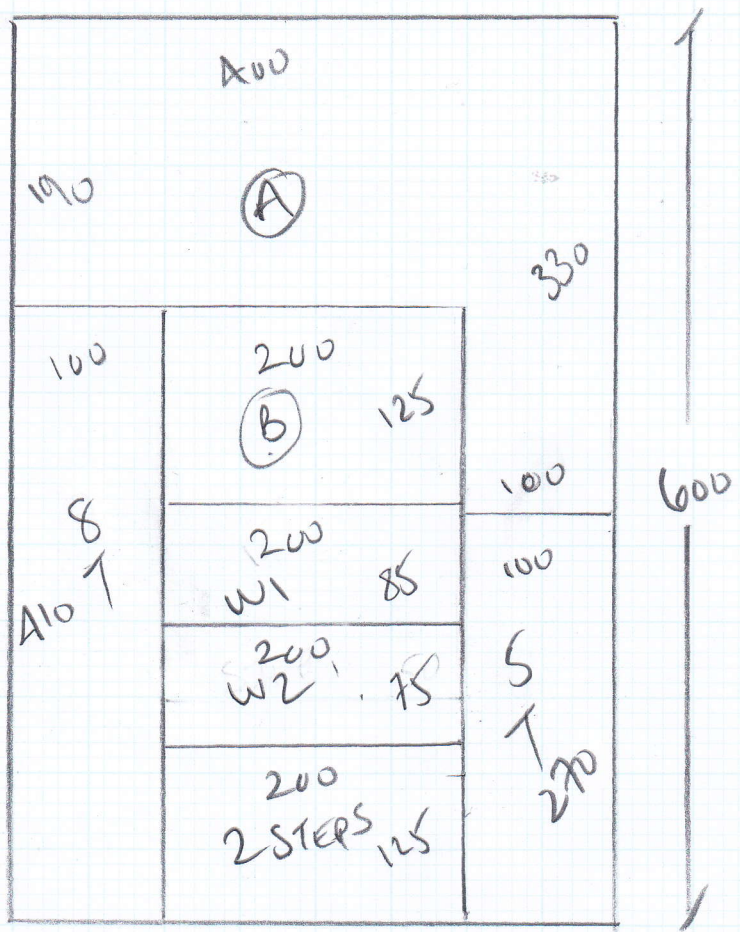

Job No: F23988
 Name: FENN
 Address: 31 DUNDRAVE ST
 SW6 6EL
 Tel:
 Sheet: 1 of 2

LULWAM
 CARPET L28

600 x 400m

24m²

F23988

FEYN

31 DOWNGRADE ST

SW 66 E/L

2 of 2

10 STAIRS 84x47
 2 STRS 86x47
 1 W 120x75
 2 W 91x67