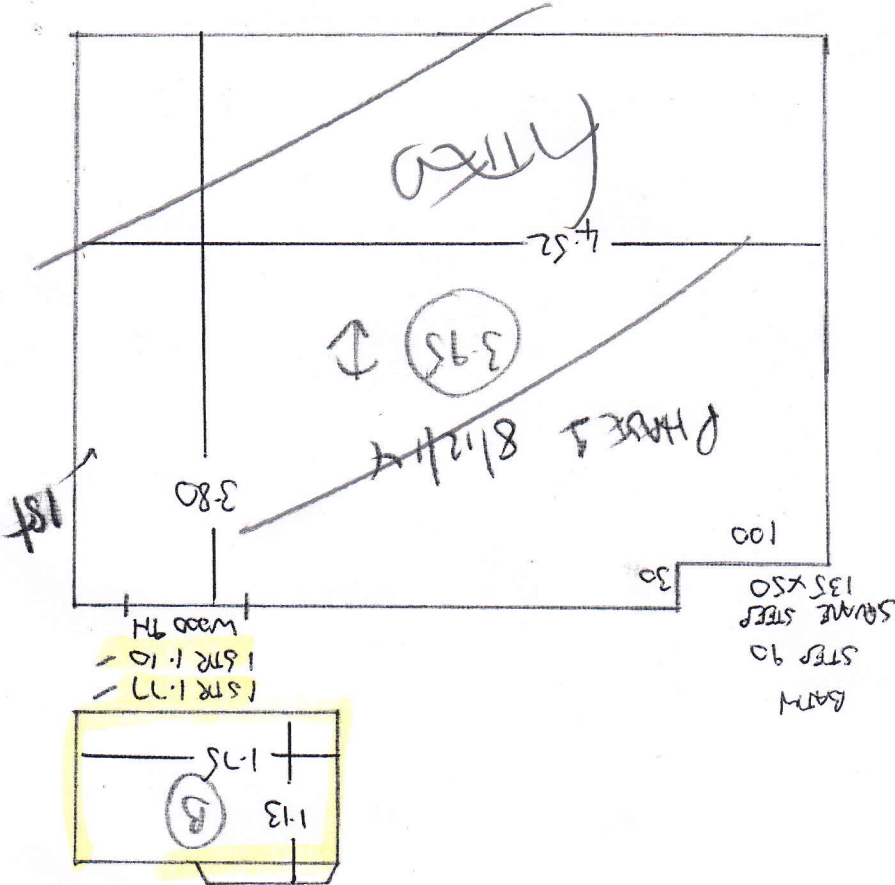

Job No: F23988
 Name: FENN
 Address: 31 DUNDRAVE ST
 SW6 6EL
 Tel:
 Sheet: 1 of 2

LULWAM
 CARPET L28

600 x 400m

24m²

F23988

FEYN

31 DOWNGRADE ST

SW 66 E/L

2 of 2

10 STAIRS 84x47
 2 STRS 86x47
 1 W 120x75
 2 W 91x67