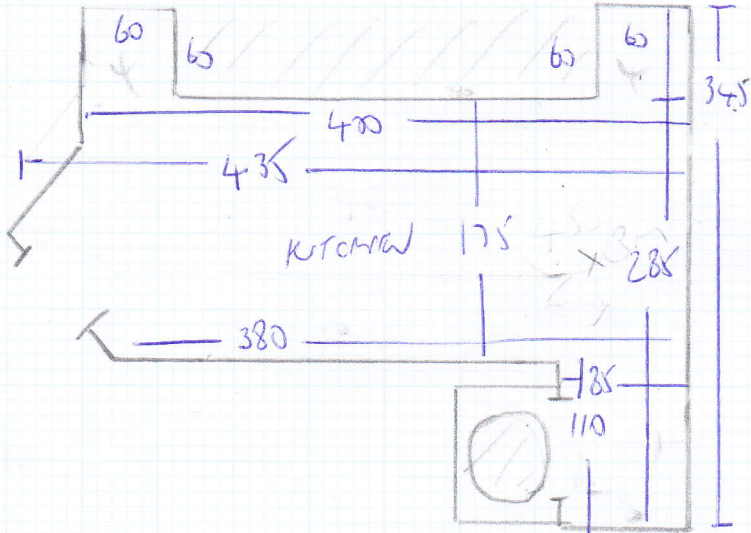

Amico

SIGNATURE - ABSTRACT CONCEPT

GRAND AREA 6611

12x12 (305mm x 305mm)

Job No: F23997

Name: JOYKEE LO

Address: 13A AMM & EVE
MANS W8 6UD

Tel:

Sheet: 1 of 1

KITCHEN 110 TILES
 BATH 1 54 TILES
 BATH 2 36 TILES
 200 TILES

19M2