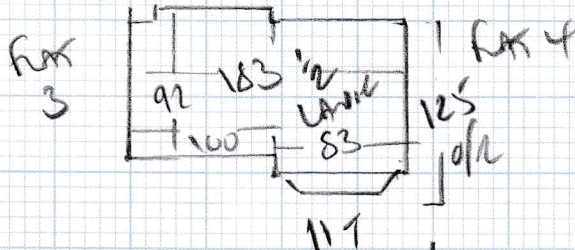

Job No: F2A002
 Name: MASBRO ROAD
 Address: RATS
 66-68 MASBRO ROAD
 Tel: WILDT
 Sheet: 1 of 2

TWEED
 95 PECAN
 Carpet

550 x 400
 22m²

Job No: F2A002
 Name: MASBRO ROAD
 Address: FAS 5
 66-68 MASBRO ROAD
 Tel: W14 0L1
 Sheet: 2 of 2

* 45 x 74

57

45 x 74

45 x 69