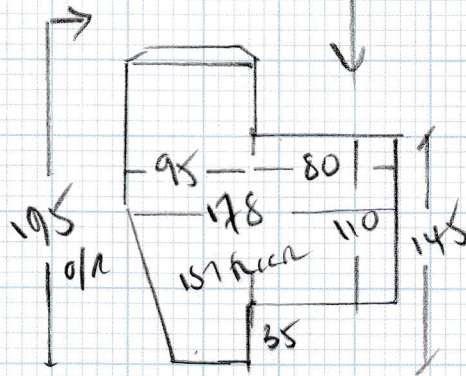

Job No: F2A002
 Name: MASBRO ROAD
 Address: RATS
 66-68 MASBRO ROAD
 Tel: WILDT
 Sheet: 1 of 2

TWEED
 95 PECAN
 Carpet

550 x 400
 22m²

Job No: F2A002
 Name: MASBRO ROAD
 Address: FAS 5
 66-68 MASBRO ROAD
 Tel: W14 0L1
 Sheet: 2 of 2

* 45 x 74

57

45 x 74

45 x 69