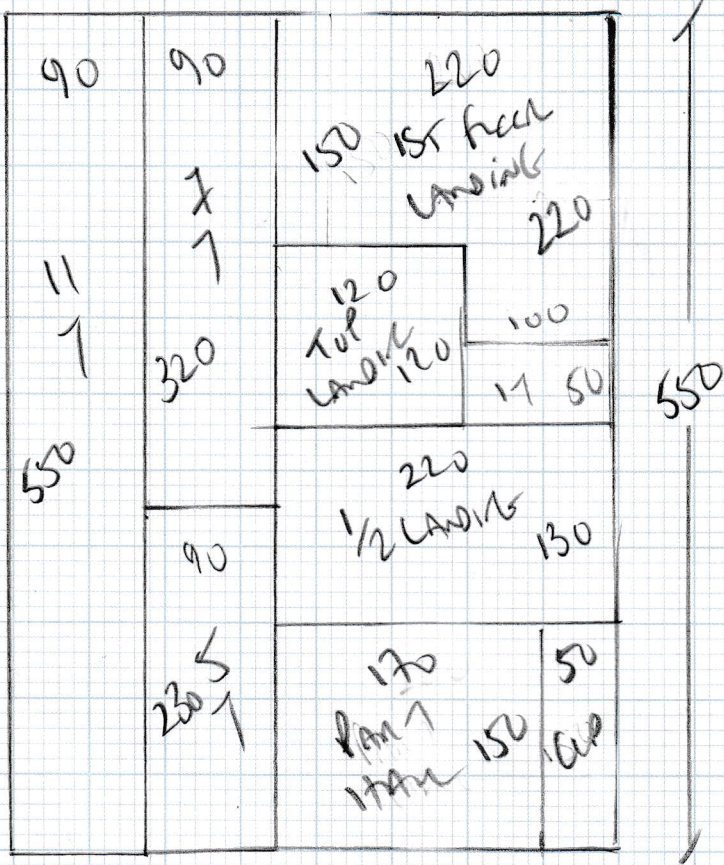

Job No: F2A002
 Name: MASBRO ROAD
 Address: RATS
 66-68 MASBRO ROAD
 Tel: WILDT
 Sheet: 1 of 2

TWEED
 95 PECAN
 Carpet

550 x 400
 22m²

Job No: F2A002
 Name: MASBRO ROAD
 Address: FAS 5
 66-68 MASBRO ROAD
 Tel: W14 0L1
 Sheet: 2 of 2

* 45 x 74

57

45 x 74

45 x 69