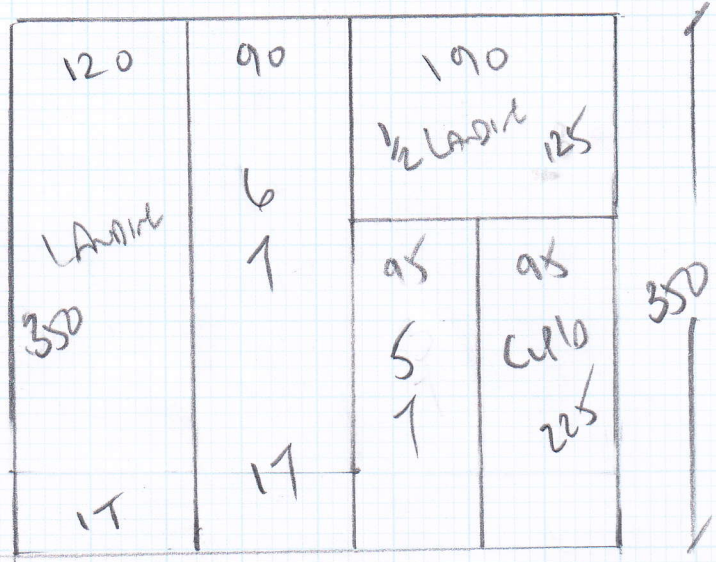

Job No: F2A017  
 Name: DUC BUILDERS  
 Address: LAM'CANH CUNG  
 BAN BINH ST  
 Tel: SWI 1321  
 Sheet: 1 of 2

PERMANENT VIEWER  
 GREEN VIEW

RAV 350 x 400  
 BE01 360 x 400  
 BE02 350 x 400  

---

 1060 x 400