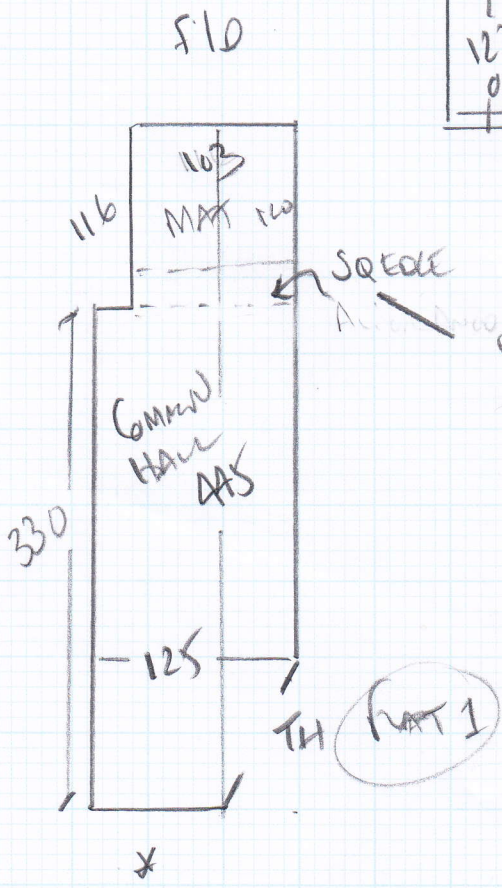

Job No: F2A026  
 Name: FERNHURST LTD  
 Address: 25 FERNHURST RD  
 SW6 7JN  
 Tel:  
 Sheet: 1 of 2

Landing 1m x 7  
 Corridor Along

510 x 400  
 20.40m<sup>2</sup>

Job No: F2A026  
 Name: FERNHURST LTD  
 Address: 25 Fernhurst Rd  
 Tel: Sub 700  
 Sheet: 2 of 2

SEE CHARLIE AT WAREHOUSE  
 FOR AIR SOLAR EDGE