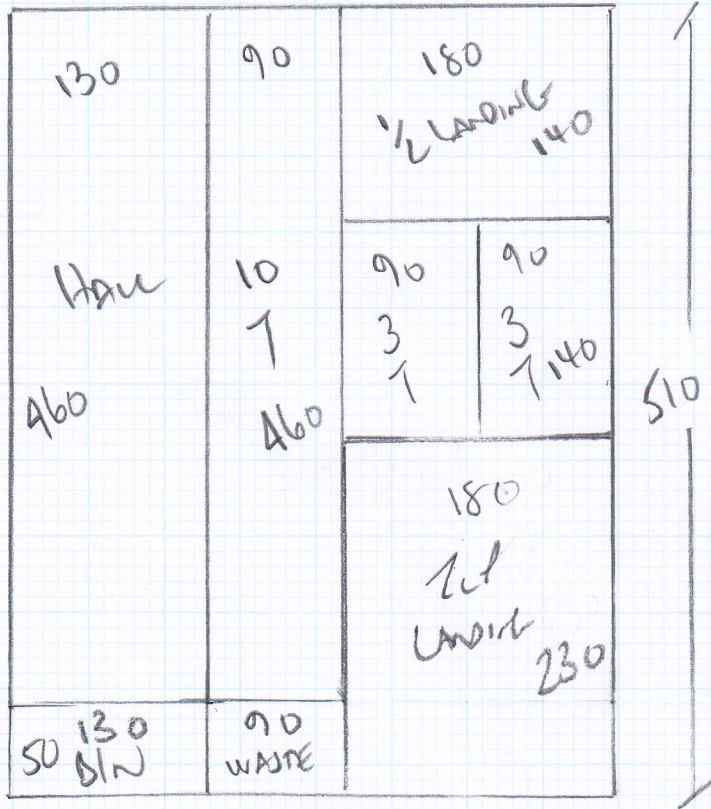

Job No: F2A026  
 Name: FERNHURST LTD  
 Address: 25 FERNHURST RD  
 SW6 7JN  
 Tel:  
 Sheet: 1 of 2

Landing 1m x 7  
 Corridor Along

510 x 400  
 20.40m<sup>2</sup>

Job No: F2A026  
 Name: FERNHURST LTD  
 Address: 25 Fernhurst Rd  
 Tel: Sub 700  
 Sheet: 2 of 2

SEE CHARLIE AT WAREHOUSE  
 FOR AIR SOLAR EDGE