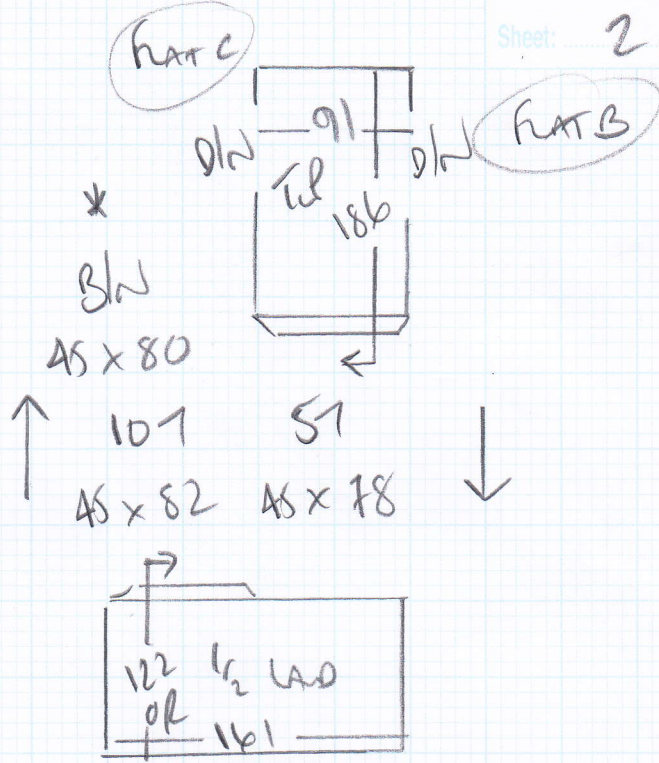

Job No: F2A026  
 Name: FERNHURST LTD  
 Address: 25 FERNHURST RD  
 SW6 7JN  
 Tel:  
 Sheet: 1 of 2

Landing 1m x 7  
 Corridor Along

510 x 400  
 20.40m<sup>2</sup>

Job No: F2A026  
 Name: FERNHURST LTD  
 Address: 25 Fernhurst Rd  
 Tel: Sub 700  
 Sheet: 2 of 2

SEE CHARLIE AT WAREHOUSE  
 FOR AIR SOLAR EDGE