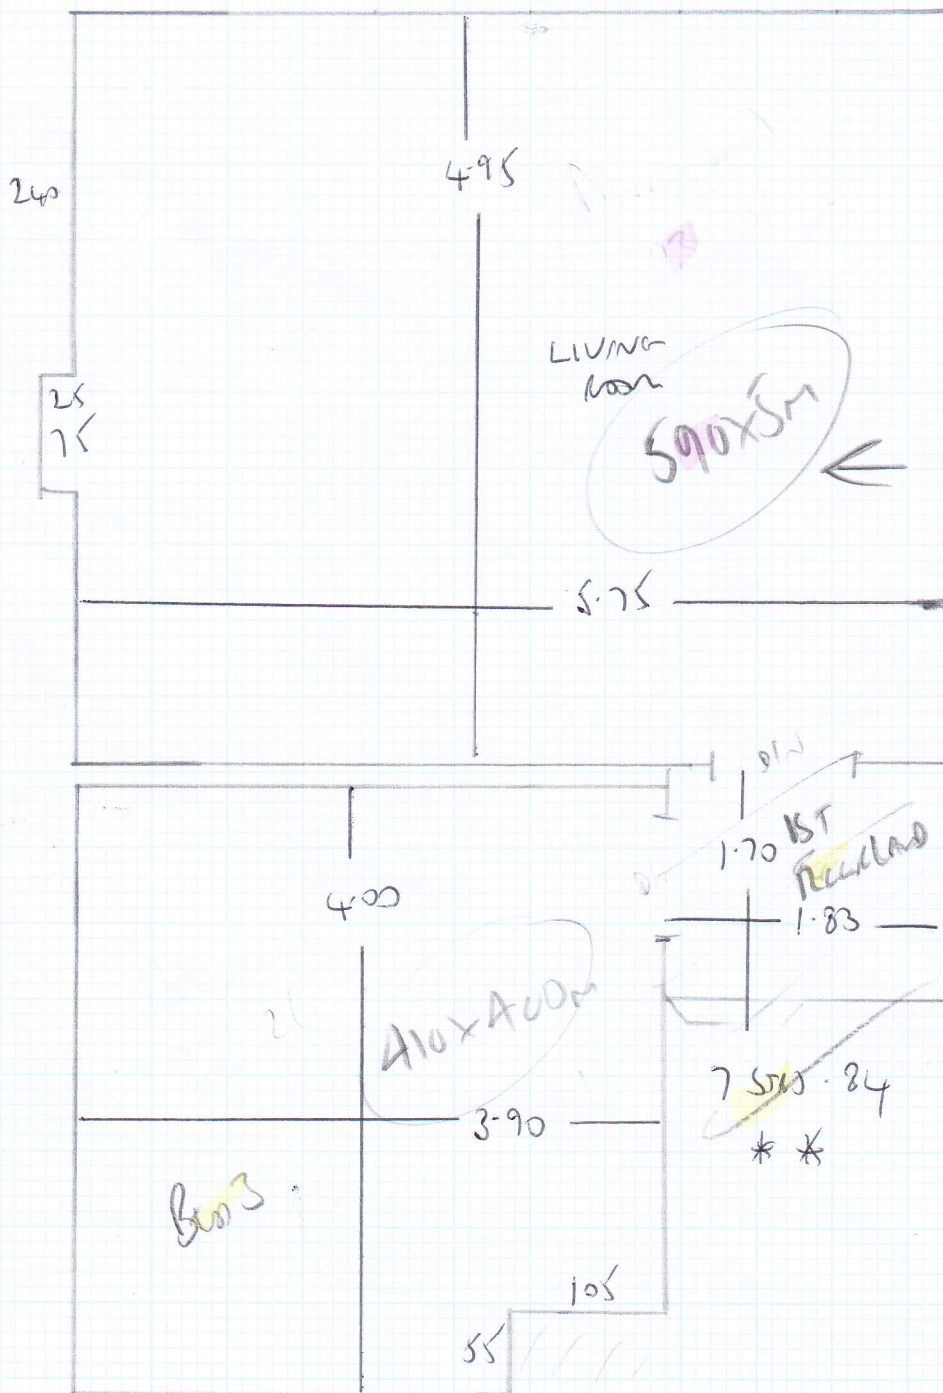

Job No: F24027
Name: PUL HOUSE
Address: 153 ERNS CAMPS RD
SW5
Tel:
Sheet: 1 of 1

FIRST FLOOR

TRALEE 5002
TRA-S087 4-10 x 4 MTR