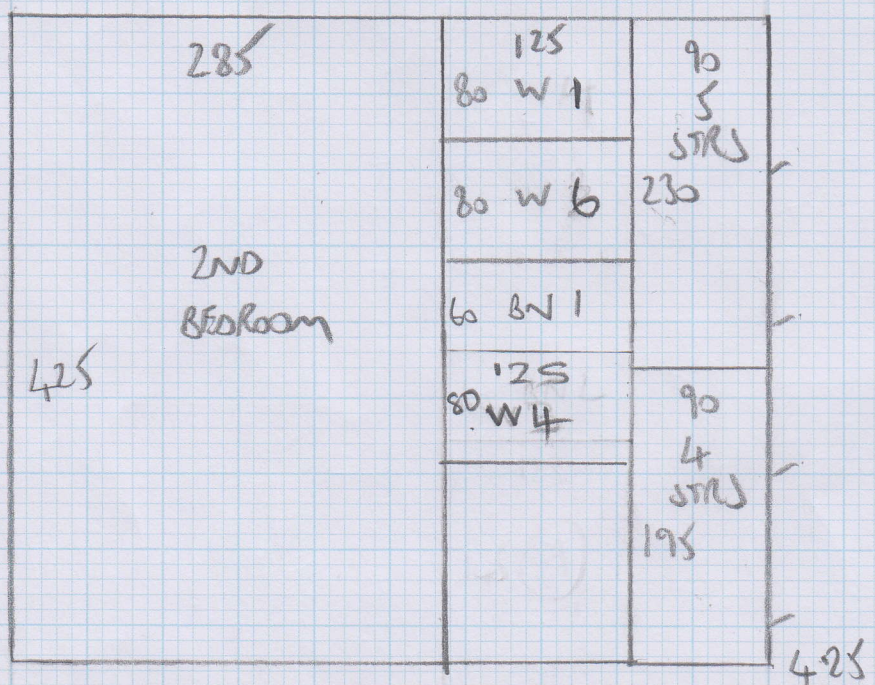

Job No: F24030
 Name: MAISON DESIGN
 Address: TOP FLAT
 34 ALBERT AVE W4THY
 Tel:
 Sheet: 1 of 2

MIK130
CABLE

4-40 BEDROOM
 5-25 PLAN
 4-25 PLAN
 2-20 PLAN
 16-10 M