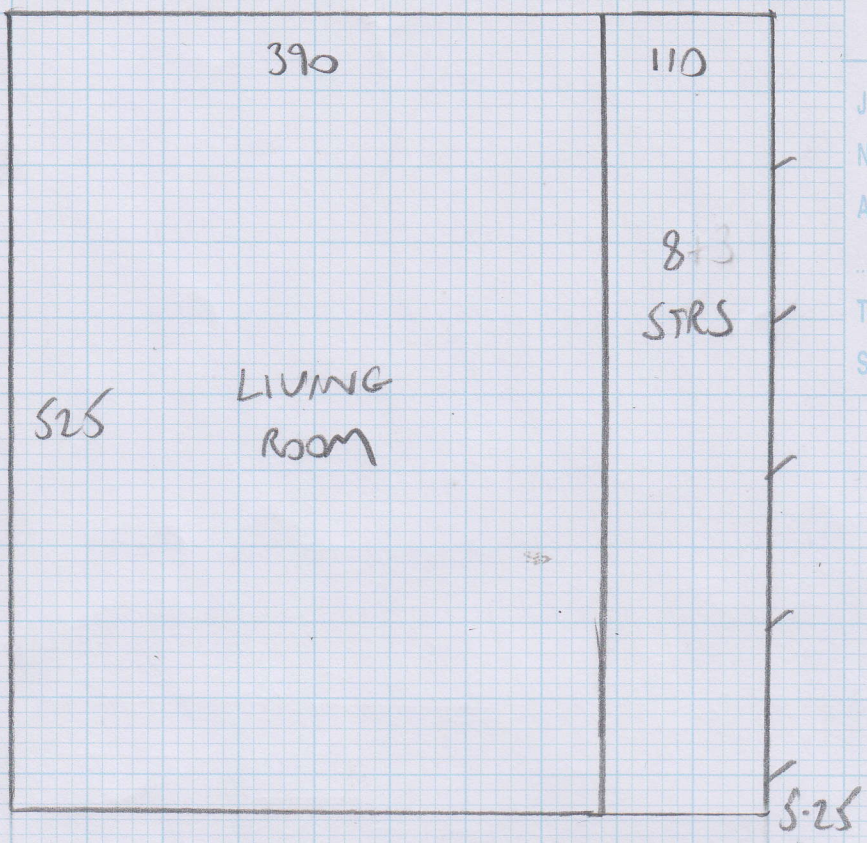

Job No: F24030
 Name: MAISON DESIGN
 Address: TOP FLAT
 34 ALBERT AVE W4THY
 Tel:
 Sheet: 1 of 2

MIK130
CABLE

4-40 BEDROOM
 5-25 PLAN
 4-25 PLAN
 2-20 PLAN
 16-10 M