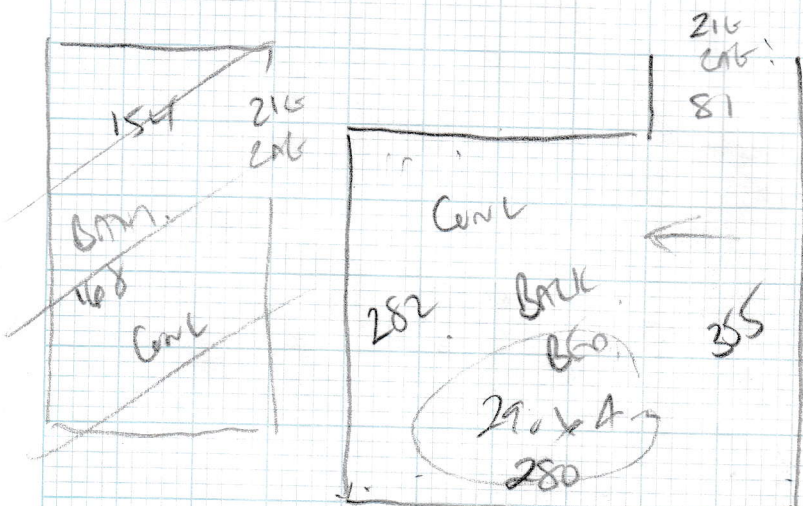

Job No: FZ4040
 Name: CASI
 Address: 33 Kew Gardens
 SW2
 Tel:
 Sheet: 1 OF 2

Wood floor in
 Lounge Bed 1 + Matt
 Carve from Bed 2
 + Bath

White from back
 Area Bars
 Minimal furniture
 Dens - TO CASE x 4
 from Den, Matt Den
 Bed 1 & Bed 2
 Parking?

LONDON TWIST
 RAVON 89027
 4.40 x 4MTR LOUNGE
 3.80 x 4MTR BED 1
 2.90 x 4MTR BACK
 BED
 11-10 x "
 44.40 SQ MTRS

STEP
 25x120
 Section
 Give floor over STEP

Job No: F24040

Name: CASH

Address: Grand View Apt
33 KULUATI ROAD

Tel: SW2 10X

Sheet: 2 OF 2

2" curb
New 2" finish

212AG
28"

2" curb
New 2" finish
10' x 10' concrete
A.C. 10' x 10'

SECURA

CONCRETE 2118

1-75 x 2MTR

MASTIC EDGES

NOVA FAST 2

175 x 200 = 35000