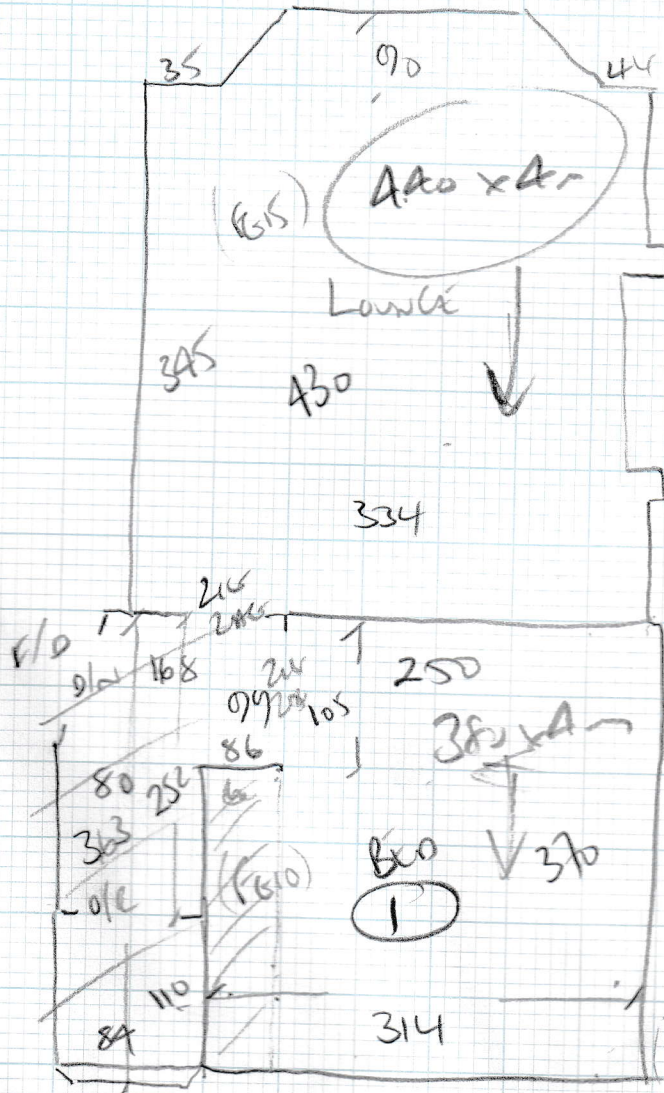

Job No: FZ4040
 Name: CASI
 Address: 33 Kew Gardens
 SW2
 Tel:
 Sheet: 1 OF 2

Wood floor in
 Lounge Bed 1 + Matt
 Carve from Bed 2
 + Bath

White from back
 Area Bars
 Minimal furniture
 Dens - TO CASE x 4
 from Den, Matt Den
 Bed 1 & Bed 2
 Parking?

LONDON TWIST
 RAVON 89027
 4.40 x 4MTR LOUNGE
 3.80 x 4MTR BED 1
 2.90 x 4MTR BACK
 BED
 11-10 x "
 44.40 SQ MTRS

STEP
 25x120
 Section
 Give floor over STEP

Job No: F24040

Name: CASH

Address: Grand View Apt
33 KULUATI ROAD

Tel: SW2 10X

Sheet: 2 OF 2

2" curb
New 2" finish

212AG
28"

2" curb
New 2" finish
10' x 10' concrete
A.C. 10' x 10'

SECURA

CONCRETE 2118

1-75 x 2MTR

MASTIC EDGES

NOVA FAST 2

175 x 200 = 35000