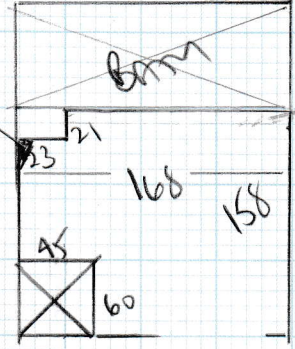

Job No: FZ4040
 Name: CASI
 Address: 33 Kew Gardens
 SW2
 Tel:
 Sheet: 1 OF 2

Wood floor in
 Lounge Bed 1 + Matt
 Carve from Bed 2
 + Bath

White from back
 Area Bars
 Minimal furniture
 Dens - TO CASE x 4
 from Den, Matt Den
 Bed 1 & Bed 2
 Parking?

LONDON TWIST
 RAVON 89027
 4.40 x 4MTR LOUNGE
 3.80 x 4MTR BED 1
 2.90 x 4MTR BACK
 BED
 11-10 x "
 44.40 SQ MTRS

STEP
 25x120
 Section
 Give floor over STEP

Job No: F24040

Name: CASH

Address: Grand View Apt
33 KULUATI ROAD

Tel: SW2 10X

Sheet: 2 OF 2

2" curb
New 2" finish

212AG
28"

2" curb
New 2" finish
10' x 10' concrete
A.C. 10' x 10'

SECURA

CONCRETE 2118

1-75 x 2MTR

MASTIC EDGES

NOVA FAST 2

175 x 200 = 35000