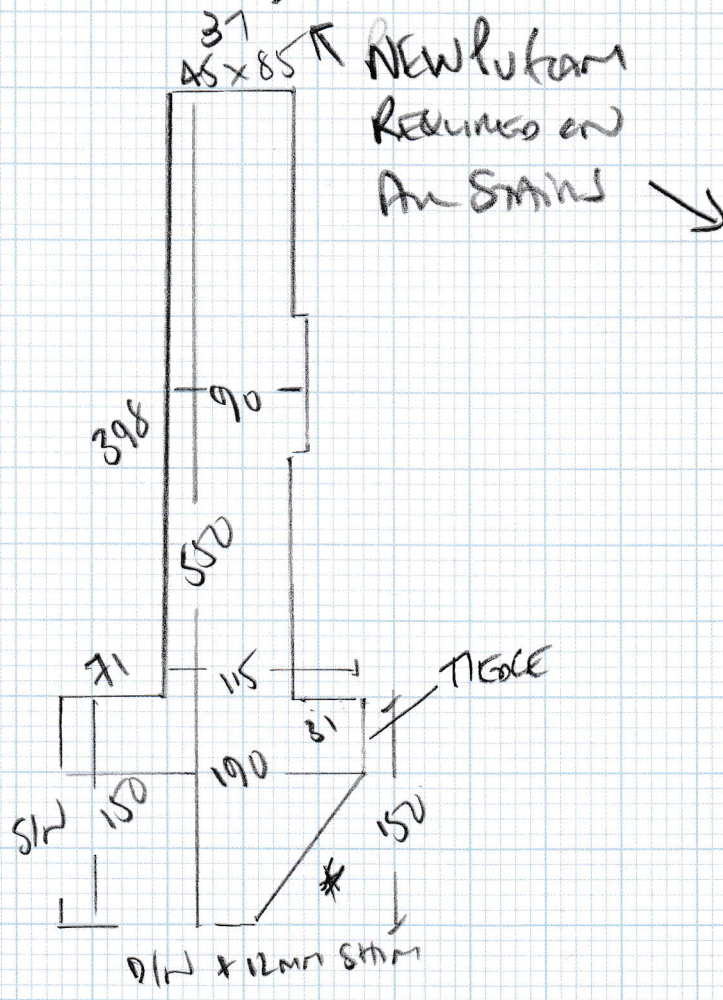

Job No: F24042
 Name: WHITE
 Address: Flat 2
 41 Strand de Gand
 Tel: SW7 5QY
 Sheet: 1 of 2

Slane 1m x 50
 Coral 50 x 27

RAW 620 x 500
 Reception 530 x 500
 1150 x 500

5750m²

Job No: F24042
 Name: WHITE
 Address: flat 2
 41 STANHOPE GARDENS
 Tel: SW7 5QY
 Sheet: 2 of 2

SKIN THE SIDE

ACQUASOUND
 SOUND PROOFING PANELS
 DOWN IN ALL AREAS
 EXCEPT STAIRS

- Riser 18 x 82
- w1 62 x 90
- w2 67 x 90
- w3 65 x 85
- w4 60 x 90
- 21 48 x 80
- w5 62 x 82
- w6 70 x 90
- w7 67 x 85
- w8 60 x 90
- w9 60 x 85
- B/nose 60 x 120
- *