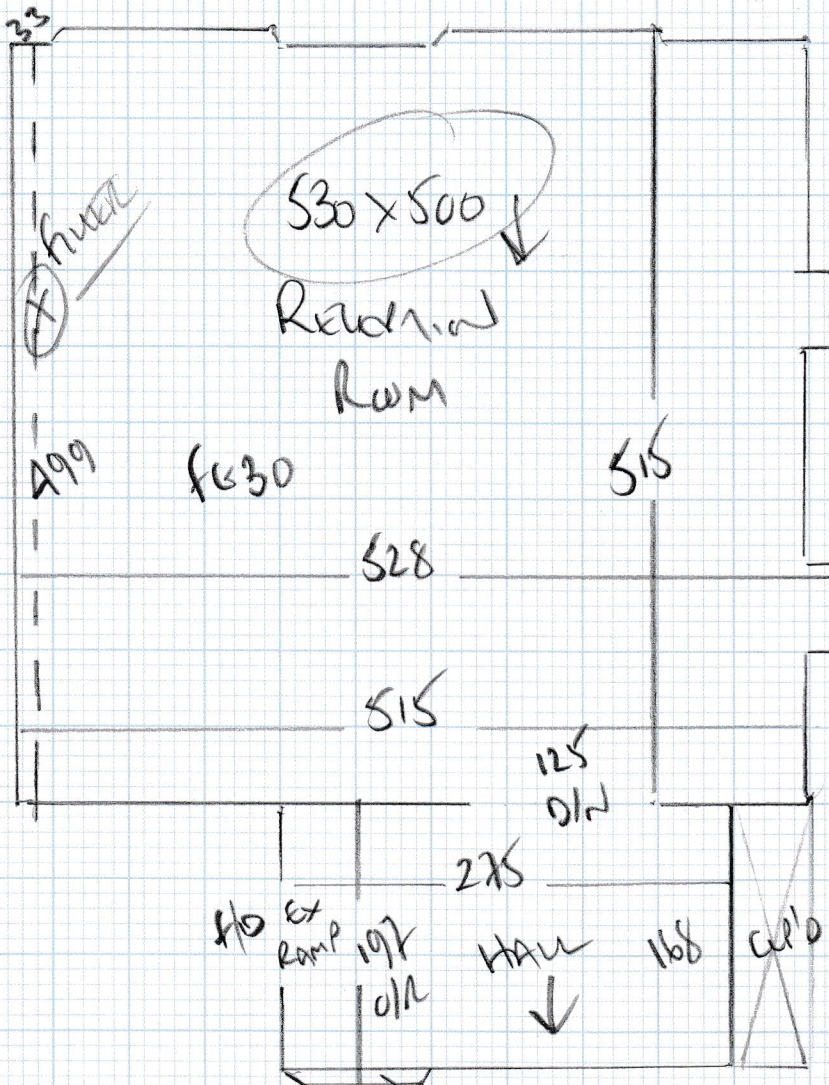

Job No: F24042
 Name: WHITE
 Address: Flat 2
 41 Strand de Gand
 Tel: SW7 5QY
 Sheet: 1 of 2

Slane 1m x 50
 Coral 50 x 27

RAW 620 x 500
 Reception 530 x 500
 1150 x 500

5750m²

Job No: F24042
 Name: WHITE
 Address: flat 2
 41 STANHOPE GARDENS
 Tel: SW7 5QY
 Sheet: 2 of 2

SKIN THE SIDE

ACQUASOUND
 SOUND PROOFING PANELS
 DOWN IN ALL AREAS
 EXCEPT STAIRS

- Riser 18 x 82
- w1 62 x 90
- w2 67 x 90
- w3 65 x 85
- w4 60 x 90
- 21 48 x 80
- w5 62 x 82
- w6 70 x 90
- w7 67 x 85
- w8 60 x 90
- w9 60 x 85
- B/nose 60 x 120
- *