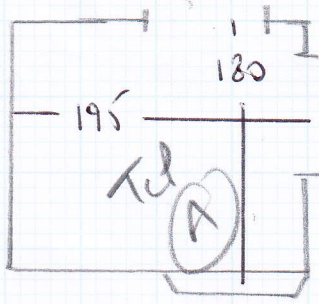

mrcarpet

Job No: F24049  
 Name: Cui  
 Address: 15 Rivington Court  
 SW15 1JR  
 Tel:  
 Sheet: 1 of 2

HAWANA  
 COLLECTOR

750 x 600

30m<sup>2</sup>

TAKING RUNNERS

- 600 x 65
- 390 x 65
- 210 x 65
- 310 x 65
- 30.20 MTS

31.10 MTS

Top Floor

Job No: F24049  
Name: CUI  
Address: 15 RUVINGNY GONS  
SWIS 1JR  
Tel:  
Sheet: 2 of 2

6 STRS - 25

8 STRS - 90

6W AS STR  
11 STRS - 25

4 STRS - 85

65cm Runner  
ON AN STRAND.