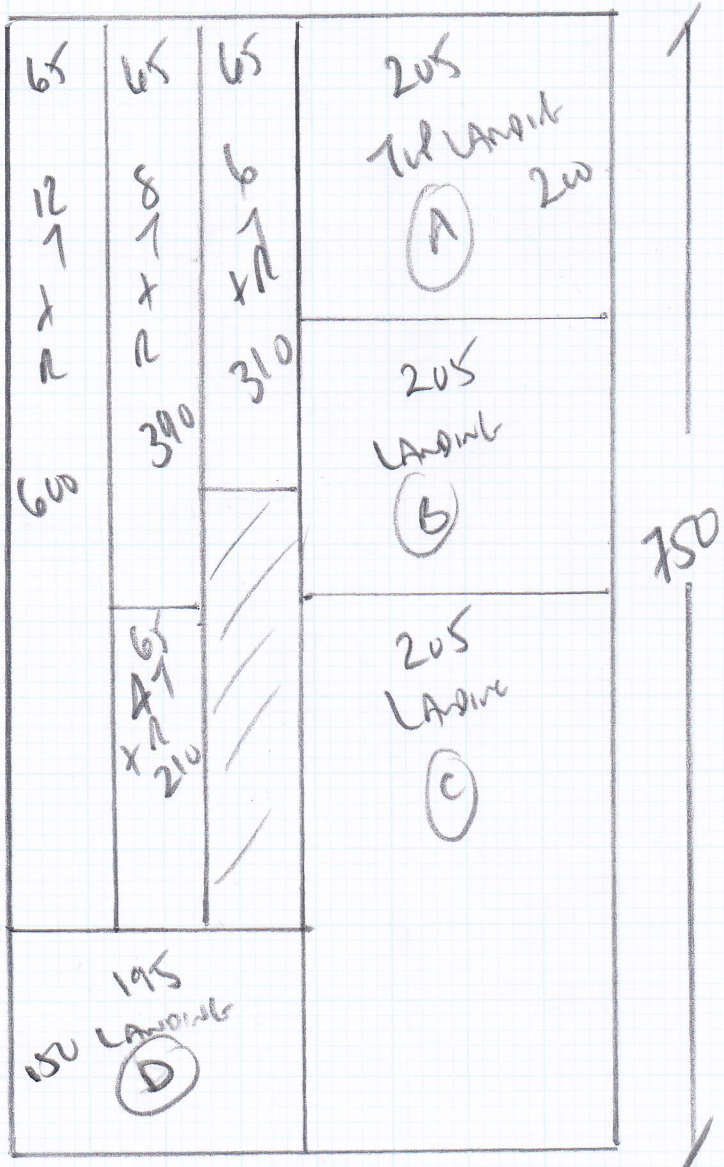

mrcarpet

Job No: F24049  
 Name: Cui  
 Address: 15 Rivington Court  
 SW15 1JR  
 Tel:  
 Sheet: 1 of 2

HAWANA  
 COLLECTOR

750 x 600

30m<sup>2</sup>

TAKING RUNNERS

- 600 x 65
- 390 x 65
- 210 x 65
- 310 x 65
- 30.20 MTS

31.10 MTS

Top Floor

Job No: F24049  
Name: CUI  
Address: 15 RUVINGNY GONS  
SWIS 1JR  
Tel:  
Sheet: 2 of 2

6 STRS - 25

8 STRS - 90

6W AS STR  
11 STRS - 25

4 STRS - 85

65cm Runner  
ON AN STRAND.

TALGO - CLEAR PEAN  
NHB 305