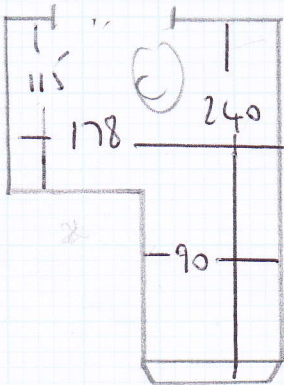

mrcarpet

Job No: F24049  
 Name: Cui  
 Address: 15 Rivington Court  
 SW15 1JR  
 Tel:  
 Sheet: 1 of 2

HAWANA  
 COLLECTOR

750 x 600

30m<sup>2</sup>

TAKING RUNNERS

- 600 x 65
- 390 x 65
- 210 x 65
- 310 x 65
- 30.20 MTS

31.10 MTS

Top Floor

Job No: F24049  
Name: CUI  
Address: 15 RUVINGNY GONS  
SWIS 1JR  
Tel:  
Sheet: 2 of 2

6 STRS - 25

8 STRS - 90

6W AS STR  
11 STRS - 25

4 STRS - 85

65cm Runner  
ON AN STRAND.