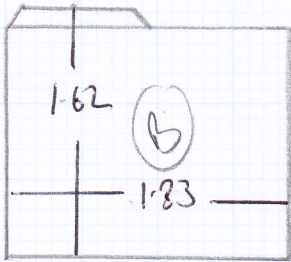

mrcarpet

Job No: F24049  
 Name: Cui  
 Address: 15 Rivington Court  
 SW15 1JR  
 Tel:  
 Sheet: 1 of 2

HAWANA  
 COLLECTOR

750 x 600

30m<sup>2</sup>

TAKING RUNNERS

- 600 x 65
- 390 x 65
- 210 x 65
- 310 x 65
- 30.20 MTS

31.10 MTS

Top Floor

Job No: F24049  
Name: CUI  
Address: 15 RUVINGNY GONS  
SWIS 1JR  
Tel:  
Sheet: 2 of 2

6 STRS - 25

8 STRS - 90

6W AS STR  
11 STRS - 25

4 STRS - 85

65cm Runner  
ON AN STRAND.