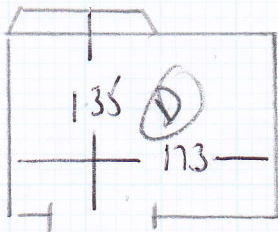

mrcarpet

Job No: F24049  
 Name: Cui  
 Address: 15 Rivington Court  
 SW15 1JR  
 Tel:  
 Sheet: 1 of 2

HAWANA  
 COLLECTOR

750 x 600

30m<sup>2</sup>

TAKING RUNNERS

- 600 x 65
- 390 x 65
- 210 x 65
- 310 x 65
- 30.20 MTS

31.10 MTS

Top Floor

Job No: F24049  
Name: CUI  
Address: 15 RUVINGNY GONS  
SWIS 1JR  
Tel:  
Sheet: 2 of 2

6 STRS - 25

8 STRS - 90

6W AS STR  
11 STRS - 25

4 STRS - 85

65cm Runner  
ON AN STRAND.