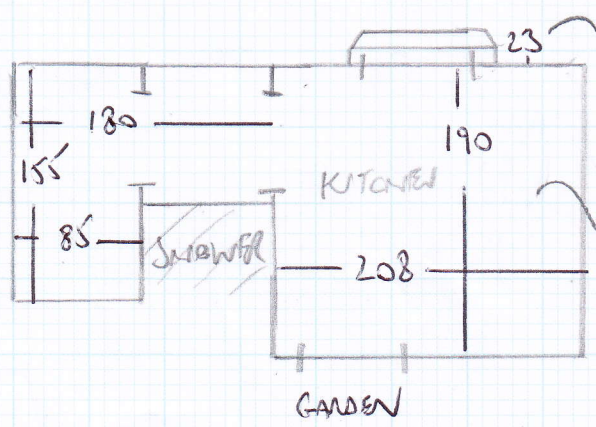

Job No: F2A063

Name: LINDSEY LO

Address:

Tel:

Sheet: 1 of 2

BRIGHT SHADES VINYL

850 x 1200

Job No: F2A063  
Name: LINDMERS LTD  
Address: 47 WHITTINGSTALL RD  
SW6 4EA  
Tel:  
Sheet: 2 of 2

BUILDERS TO PUT ROCK  
VINYL TO BE LAID  
THROUGHOUT.

ANZI NUSING?  
FLOOR FINISH OVER  
EXISTING CONCRETE FLOOR.