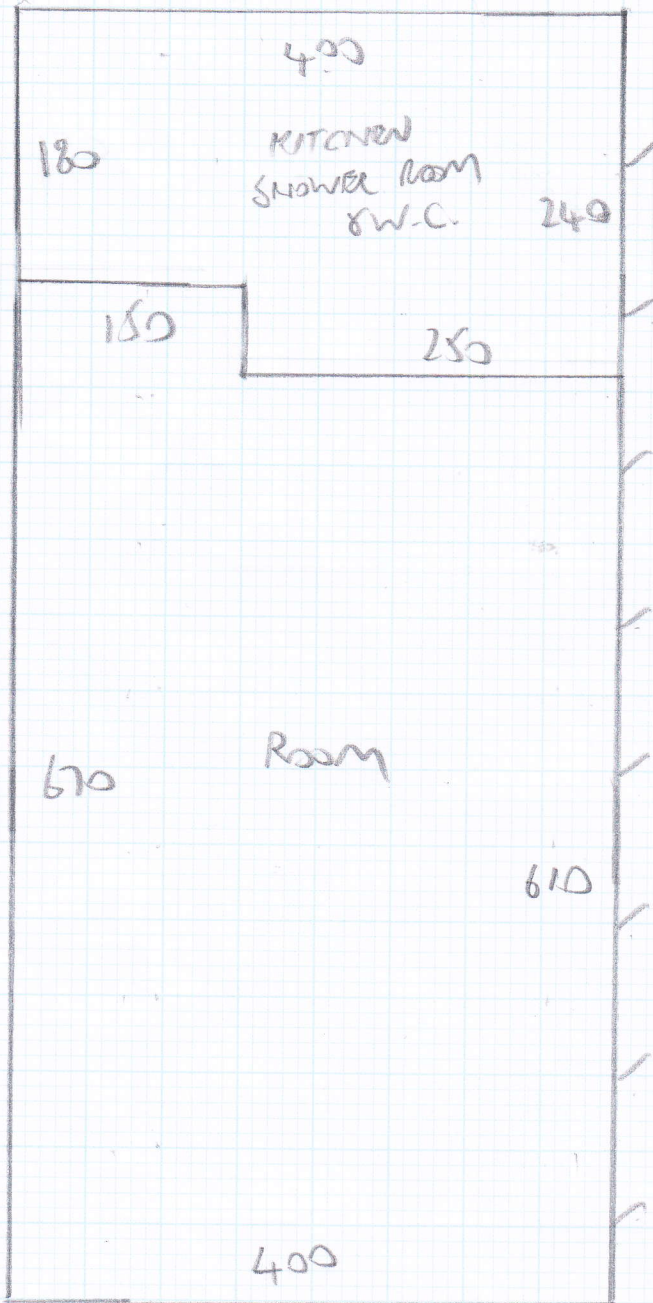

Job No: F2A063

Name: LINDSEY LO

Address:

Tel:

Sheet: 1 of 2

BRIGHT SHADES VINYL

850 x 1200

Job No: F2A063  
Name: LINDMERS LTD  
Address: 47 WHITTINGSTALL RD  
SW6 4EA  
Tel:  
Sheet: 2 of 2

BUILDERS TO PUT ROCK  
VINYL TO BE LAID  
THROUGHOUT.

ANZI NUSING?  
FLOOR FINISH OVER  
EXISTING CONCRETE FLOOR.