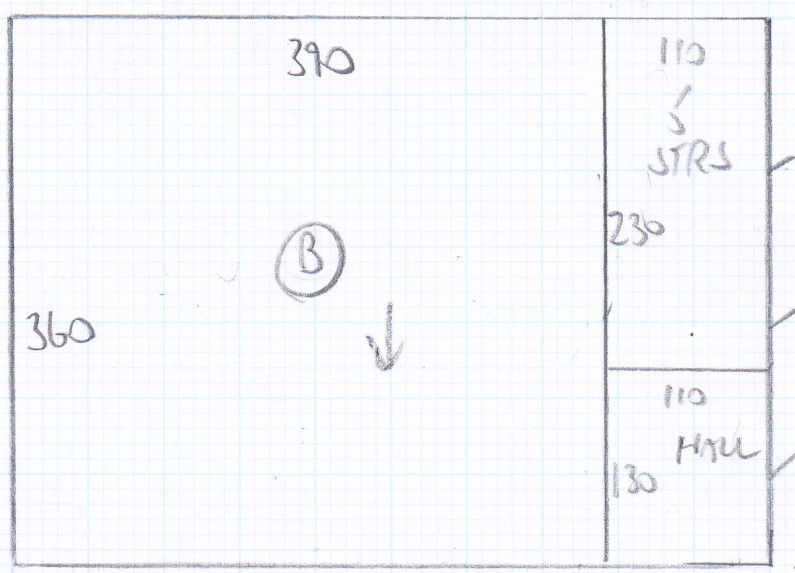

Job No: F24065
 Name: GOODIN
 Address: 100A BULLBAULD
 WS 3A7
 Tel:
 Sheet: 1 of 3

Traction Trust
 Carr 905

- Plan 1 675 x 500
- Plan 2 360 x 500
- Plan 3 275 x 500
- Living Room 365 x 500
- 6-75 1675 x 500

8375m²
 Traction Vinyl
 GOLIATH
 JEWEL/ANTHRACITE

BATH 230 x 200m
 Kitchen 285 x 300m

2-75

Job No: F2A065
 Name: GOODWIN
 Address: 100A BOULEVARD ROAD
 WS 3AJ
 Tel:
 Sheet: 2 of 3

FIRST FLOOR

- 4 STAIRS 81
- 4 W 86 x 55
- 5 W 100 x 60
- 6 W 117 x 68
- 7 W 84 x 65
- 8 W 87 x 50
- 5 STAIRS 87

Job No: F24065

Name: GOODIN

Address: 100A BOILEAU ROAD
WS 3AJ

Tel:

Sheet: 3 of 3

TOP FLOOR