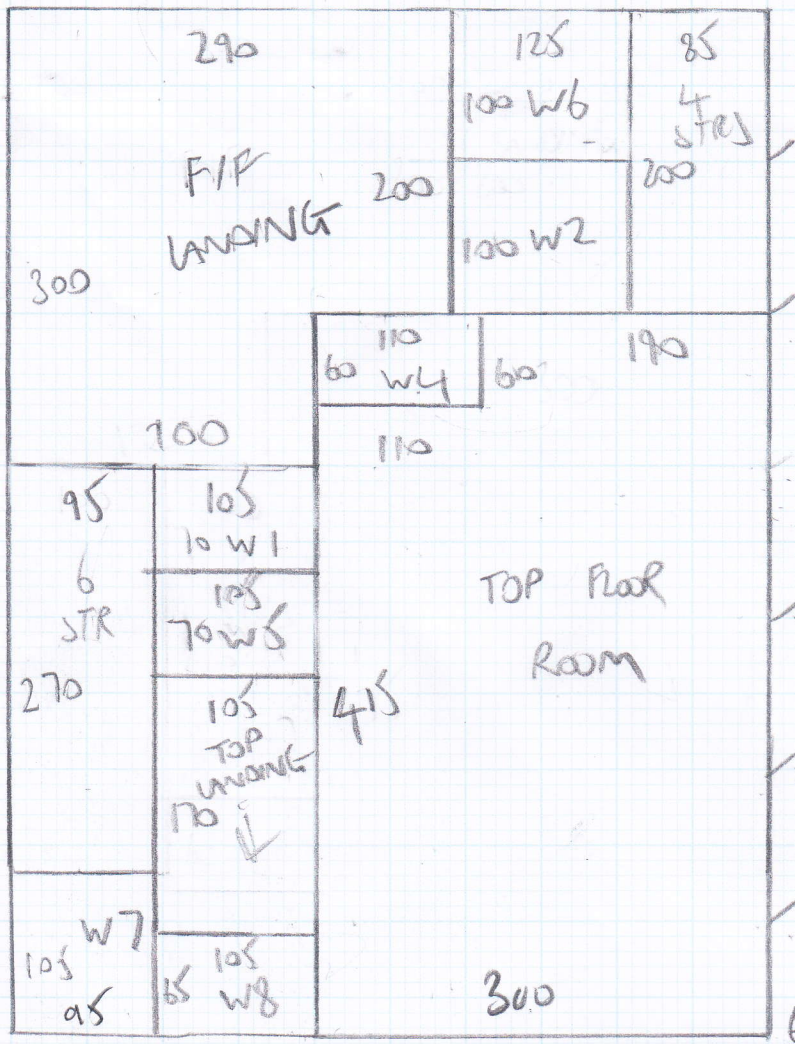

Job No: F24065
 Name: GOODIN
 Address: 100A BULLBAULD
 WS 3A7
 Tel:
 Sheet: 1 of 3

Traction Trust
 Carr 905

- Plan 1 675 x 500
- Plan 2 360 x 500
- Plan 3 275 x 500
- Living Room 365 x 500
- 6-75 1675 x 500

8375m²
 Traction Vinyl
 GOLIATH
 JEWEL/ANTHRACITE

BATH 230 x 200m
 Kitchen 285 x 300m

2-75

Job No: F2A065
 Name: GOODWIN
 Address: 100A BOULEVARD ROAD
 WS 3AJ
 Tel:
 Sheet: 2 of 3

FIRST FLOOR

- 4 STAIRS 81
- 4 W 86 x 55
- 5 W 100 x 60
- 6 W 117 x 68
- 7 W 84 x 65
- 8 W 87 x 50
- 5 STAIRS 87

Job No: F24065

Name: GOODIN

Address: 100A BOILEAU ROAD
WS 3AJ

Tel:

Sheet: 3 of 3

TOP FLOOR