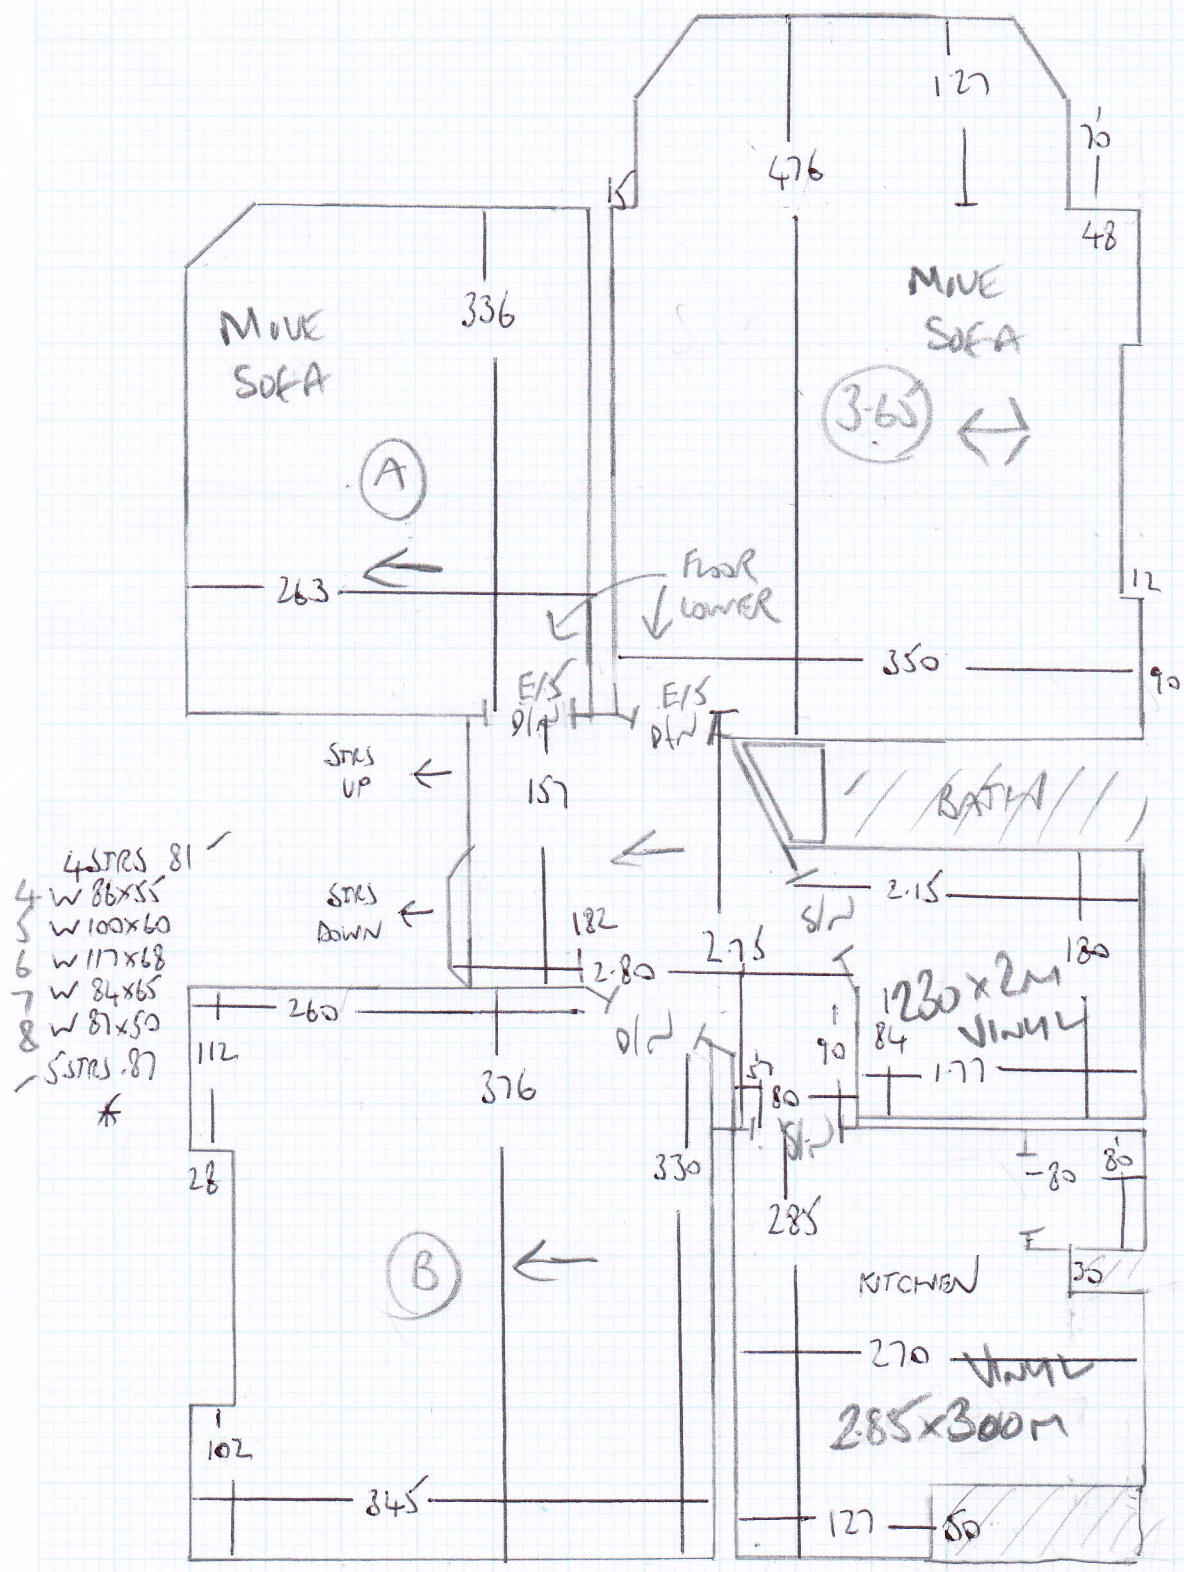

Job No: F24065
 Name: GOODIN
 Address: 100A BULLBAULD
 WS 3A7
 Tel:
 Sheet: 1 of 3

Traction Trust
 Carr 905

- Plan 1 675 x 500
- Plan 2 360 x 500
- Plan 3 275 x 500
- Living Room 365 x 500
- 6-75 1675 x 500

8375m²
 Traction Vinyl
 GOLIATH
 JEWEL/ANTHRACITE

BATH 230 x 200m
 Kitchen 285 x 300m

2-75

Job No: F2A065
 Name: GOODWIN
 Address: 100A BOULEVARD ROAD
 WS 3AJ
 Tel:
 Sheet: 2 of 3

FIRST FLOOR

- 4 STAIRS 81
- 4 W 86 x 55
- 5 W 100 x 60
- 6 W 117 x 68
- 7 W 84 x 65
- 8 W 87 x 50
- 5 STAIRS 87

Job No: F24065

Name: GOODIN

Address: 100A BOILEAU ROAD
WS 3AJ

Tel:

Sheet: 3 of 3

TOP FLOOR