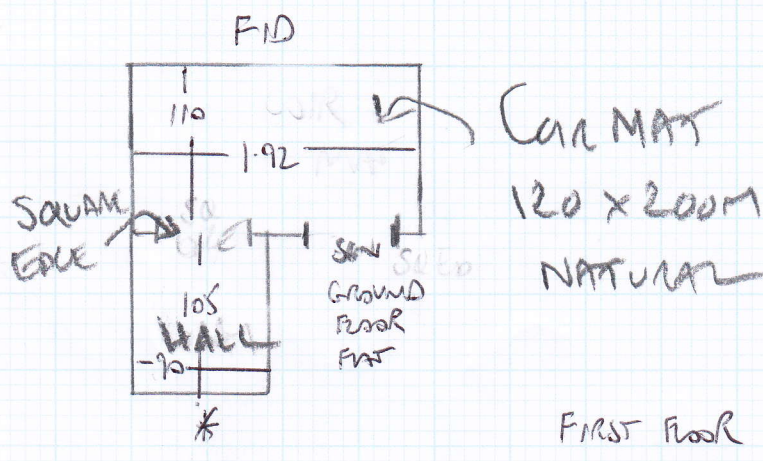

Job No: F24065
 Name: GOODIN
 Address: 100A BULLBAULD
 WS 3A7
 Tel:
 Sheet: 1 of 3

Traction Trust
 Carr 905

- Plan 1 675 x 500
- Plan 2 360 x 500
- Plan 3 275 x 500
- Living Room 365 x 500
- 6-75 1675 x 500

8375m²
 Traction Vinyl
 GOLIATH
 JEWEL/ANTHRACITE

BATH 230 x 200m
 Kitchen 285 x 300m

2-75

Job No: F2A065
 Name: GOODWIN
 Address: 100A BOULEVARD ROAD
 WS 3AJ
 Tel:
 Sheet: 2 of 3

FIRST FLOOR

- 4 STAIRS 81
- 4 W 86 x 55
- 5 W 100 x 60
- 6 W 117 x 68
- 7 W 84 x 65
- 8 W 87 x 50
- 5 STAIRS 87