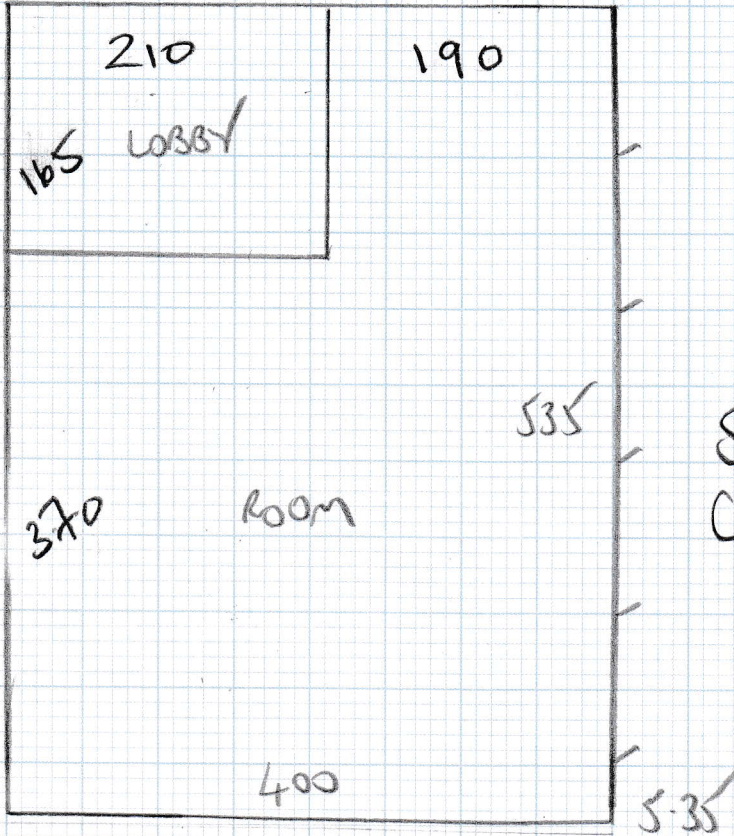

Job No: F24066
Name: Rogan
Address: Turnham Church
324-326 Lillie Road
Tel: SW6 7PD
Sheet: 1 of 2

STRATUS ELITE
Color 850 MANDAM

535 x 400M

Job No: F24066

Name: ROBERT / THYNHOLM CHURCH

Address: 324-326 LILLIE ROAD
SW6 7PD