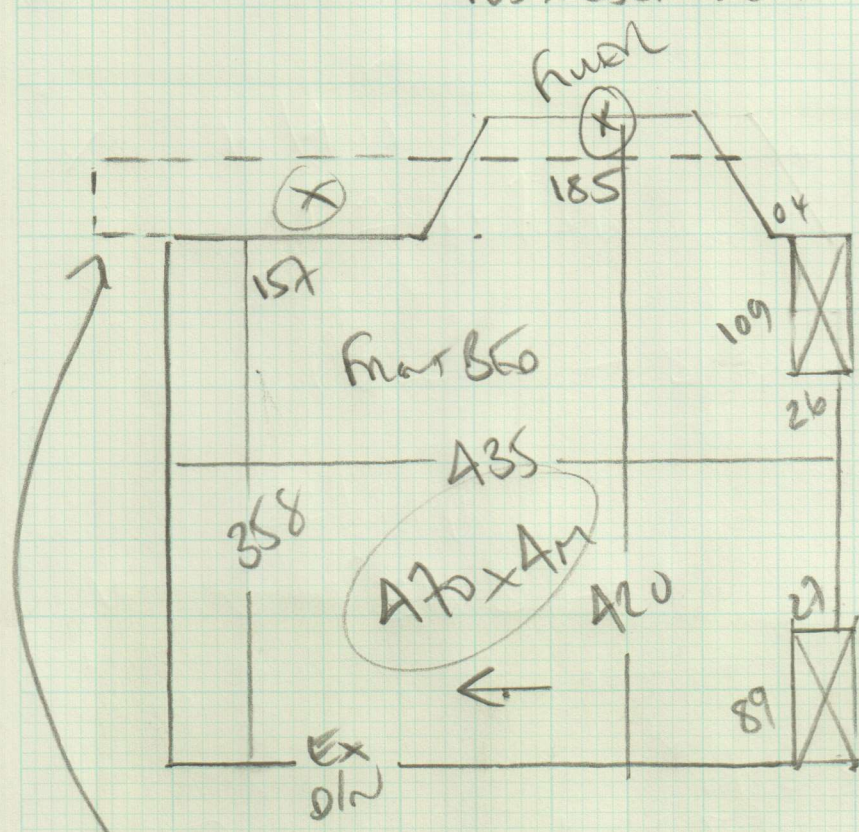

Job No: F24068
 Name: NONE
 Address: 560 GALLERIE TERRACE
 SW6 6AE
 Tel:
 Sheet: 1 of 1

FINISH NEEDS TO BE
 185 x 25cm NETT

EXTEND TO ROOM TO GET FINISH IN ONE PIECE