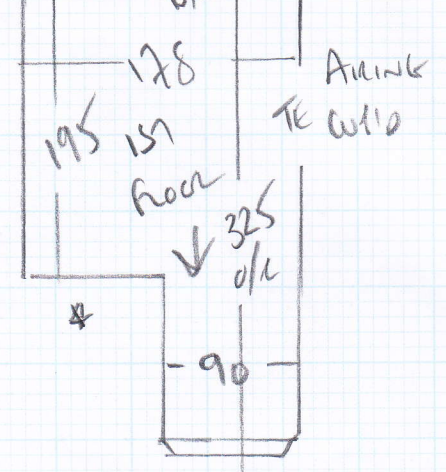

Job No: F24069
 Name: CAMER
 Address: 23 OUSELEY RD
 SW12 8ED
 Tel:
 Sheet: 1 of 4

Rodham Loop
 Ros 602 METAL

Panel 1200x500
 Panel 1200x500
 2400x500

121m²

BELGIAN A GND
 METAL

ADD
 1885 LESS
 10% MTL
 7000

Job No: F24d09
 Name: LARDE
 Address: 23 OWSELEY RD
 SW12 8EO
 Tel:
 Sheet: 2 of 4

Job No: F2A069
 Name: CATIEE
 Address: 23 OUSELEY ROAD
 SW12 8EO
 Tel:
 Sheet: 3 of 4

Job No: F2A069
 Name: CAMOCE
 Address: 23 OUSEVEN ROAD
 SW12 8SD
 Tel:
 Sheet: 4 of 4

TU HALL
 ↑
 Blouse
 45x105 } beam
 117 } Runner
 45x82 }
 580x60cm
 Runner