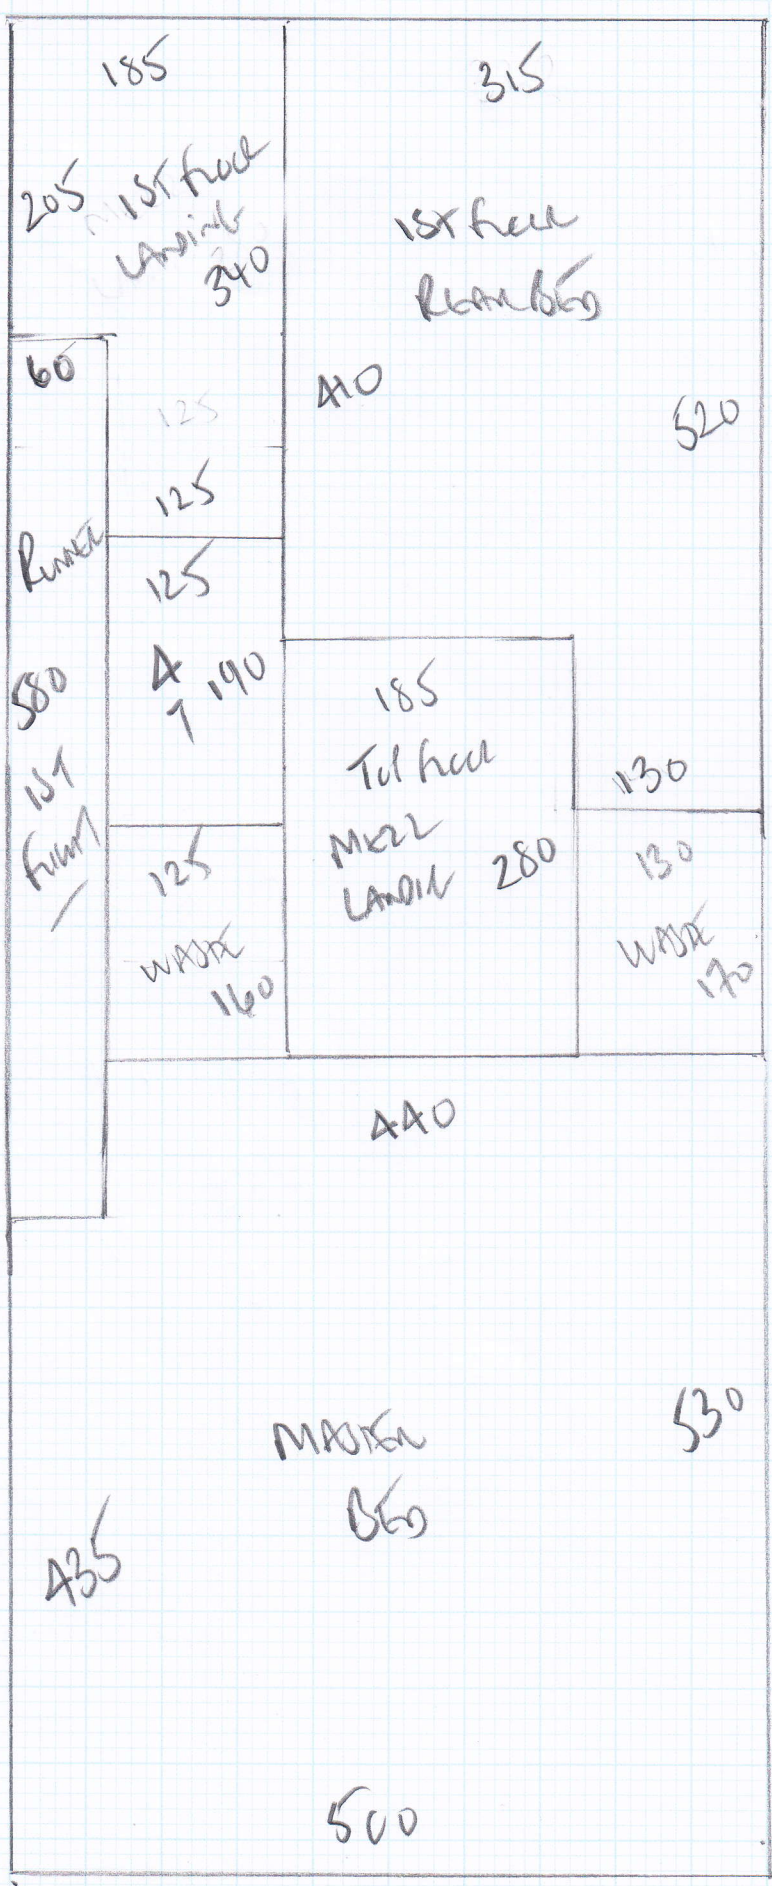

Job No: F24069
 Name: CAMER
 Address: 23 OUSELEY RD
 SW12 8ED
 Tel:
 Sheet: 1 of 4

Rodham Loop
 Ros 602 METAL

Panel 1200x500
 Panel 1200x500
 2400x500

121m²

BELGIAN A GND
 METAL

ADD
 1885 LESS
 10% MTL
 7000

Job No: F24d09
 Name: LARDE
 Address: 23 OWSELEY RD
 SW12 8EO
 Tel:
 Sheet: 2 of 4

Job No: F2A069
 Name: CATIEE
 Address: 23 OUSELEY ROAD
 SW12 8EO
 Tel:
 Sheet: 3 of 4

Job No: F2A069
 Name: CAMOCE
 Address: 23 OUSEVEN ROAD
 SW12 8SD
 Tel:
 Sheet: 4 of 4

TU HALL
 ↑
 Blouse
 45x105 } beam
 117 } Runner
 45x82 }
 580x60cm
 Runner