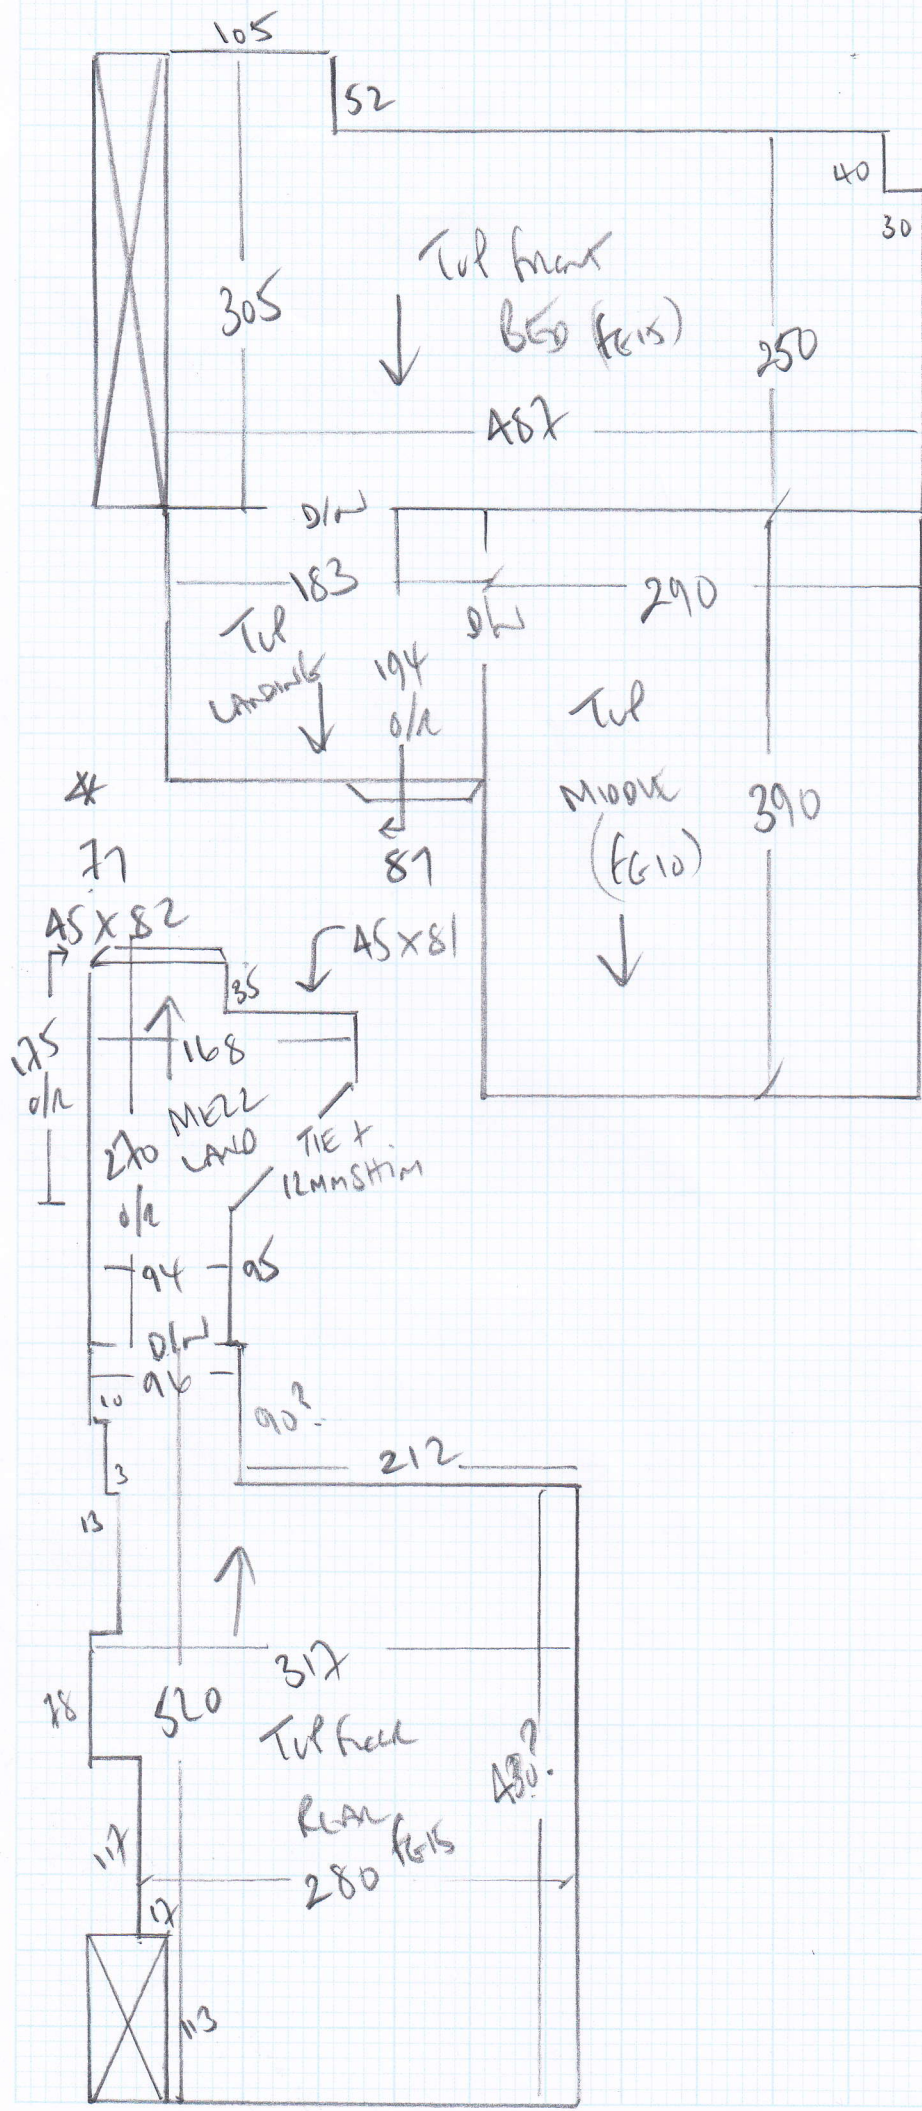

Job No: F24069
 Name: CAMER
 Address: 23 OUSELEY RD
 SW12 8ED
 Tel:
 Sheet: 1 of 4

Rodham Loop
 Ros 602 METAL

Panel 1200x500
 Panel 1200x500
 2400x500

121m²

BELGIAN A GND
 METAL

ADD
 1885 LESS
 10% MTL
 7000

Job No: F24d09
 Name: LARDE
 Address: 23 OWSELEY RD
 SW12 8EO
 Tel:
 Sheet: 2 of 4

Job No: F2A069
 Name: CATIEE
 Address: 23 OUSELEY ROAD
 SW12 8EO
 Tel:
 Sheet: 3 of 4

Job No: F2A069
 Name: CAMOCE
 Address: 23 OUSEVEN ROAD
 SW12 8SD
 Tel:
 Sheet: 4 of 4

TU HALL
 ↑
 Blouse
 45x105 } beam
 117 } Runner
 45x82 }
 580x60cm
 Runner