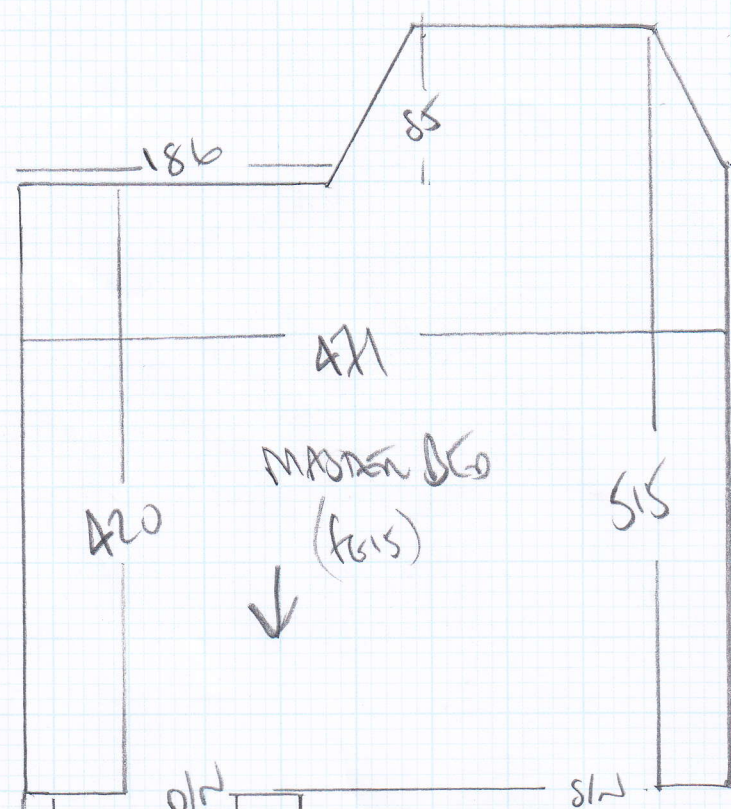

Job No: F24069
 Name: CAMER
 Address: 23 OUSELEY RD
 SW12 8ED
 Tel:
 Sheet: 1 of 4

Rodham Loop
 Ros 602 METAL

Panel 1200x500
 Panel 1200x500
 2400x500

121m²

BELGIAN A GND
 METAL

ADD
 1885 LESS
 10% MTL
 7000

Job No: F24d09
 Name: LARDE
 Address: 23 OWSELEY RD
 SW12 8EO
 Tel:
 Sheet: 2 of 4

Job No: F2A069
 Name: CATIEE
 Address: 23 OUSELEY ROAD
 SW12 8EO
 Tel:
 Sheet: 3 of 4

Job No: F2A069
 Name: CAMOCE
 Address: 23 OUSEVEN ROAD
 SW12 8SD
 Tel:
 Sheet: 4 of 4

TU HALL
 ↑
 Blouse
 45x105 } beam
 117 } Runner
 45x82 }
 580x60cm
 Runner