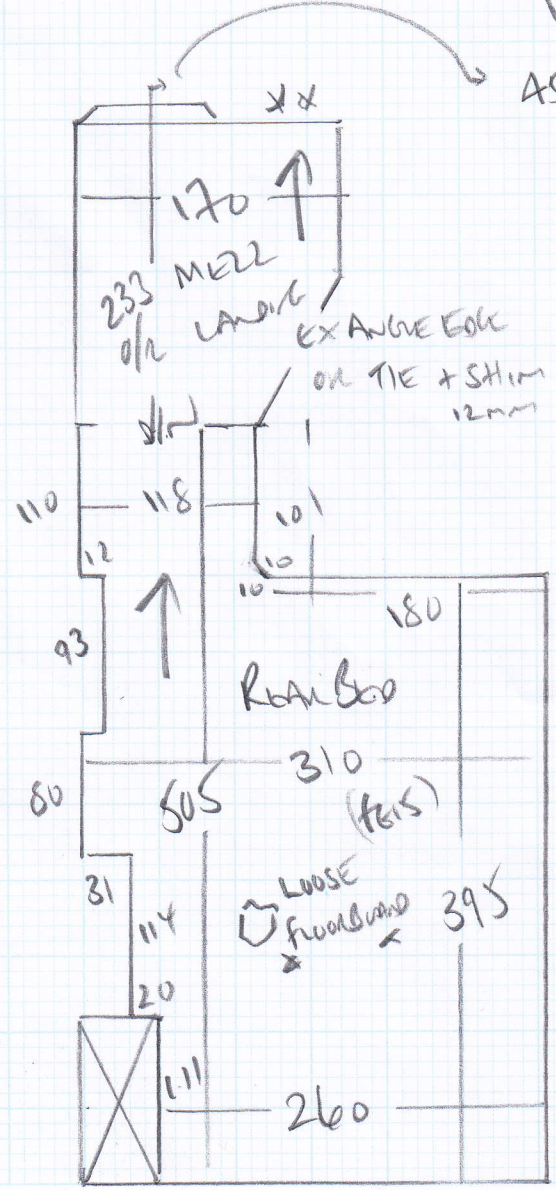

Job No: F24069
 Name: CAMER
 Address: 23 OUSELEY RD
 SW12 8ED
 Tel:
 Sheet: 1 of 4

Rodham Loop
 Ros 602 METAL

Panel 1200x500
 Panel 1200x500
 2400x500

121m²

BELGIAN A GND
 METAL

ADD
 1885 LESS
 10% MTL
 7000

Job No: F24d09
 Name: LARDE
 Address: 23 OWSELEY RD
 SW12 8EO
 Tel:
 Sheet: 2 of 4

Job No: F2A069
 Name: CATIEE
 Address: 23 OUSELEY ROAD
 SW12 8EO
 Tel:
 Sheet: 3 of 4

Job No: F2A069
 Name: CAMOCE
 Address: 23 OUSEVEN ROAD
 SW12 8SD
 Tel:
 Sheet: 4 of 4

TU HALL
 ↑
 Blouse
 45x105 } beam
 117 } Runner
 45x82 }
 580x60cm
 Runner