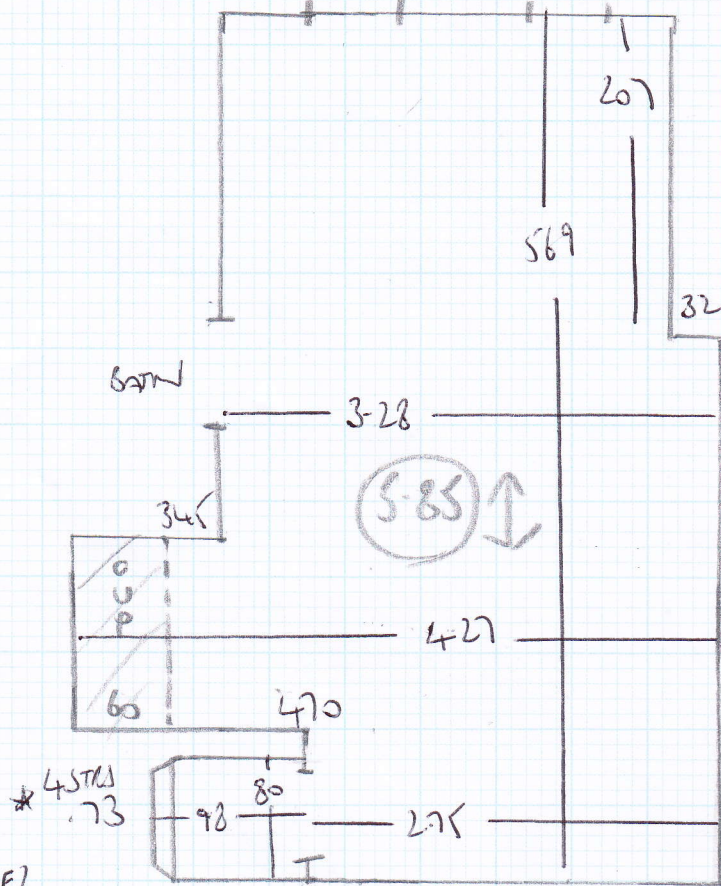

Job No: F2A076
 Name: HARKNETT
 Address: 66 MEXFIELD RD
 SWIS ZRQ

Tel:
 Sheet: 1 of 3

6.90 Car Paw 1
 5.90 Car Paw 2
 5.85 Loft Room

 18.65m x 4.00m
 = 74.6m²

TOP Floor

UIE

UIE

(FIF)
9 STMS .73

Job No: f24076

Name: JAMES HARKNEY

Address: 66 MEXFIELD RD
SWISZRQ

Tel:

Sheet: 2 of 3

Job No: **F24076**
 Name: **HARKNETT**
 Address: **66 MEXFIELD ROAD**
SWIS 2RQ
 Tel:
 Sheet: **3 of 3**

G/F
 6N 95x350
 125721-79

mrcarpet
DESIGNS FOR FLOORS

301 Munster Road
Fulham
SW6 6BJ

Tel Nr: 020-7381-1989
Fax Nr: 020-7385-4006

ROLL BREAKDOWN

Job No: F24076
Customer Name: Harknett
Carpet: Wool Iconic Boucle
Colour: Kelly 1510

Roll 19.00m x 4.00m

Plan 1 6.90m x 4.00m
Plan 2 5.90m x 4.00m
Plan 3 /Loft room 5.85m x 4.00m

=====
Total 18.65m x 4.00m
=====

Many Thanks

John