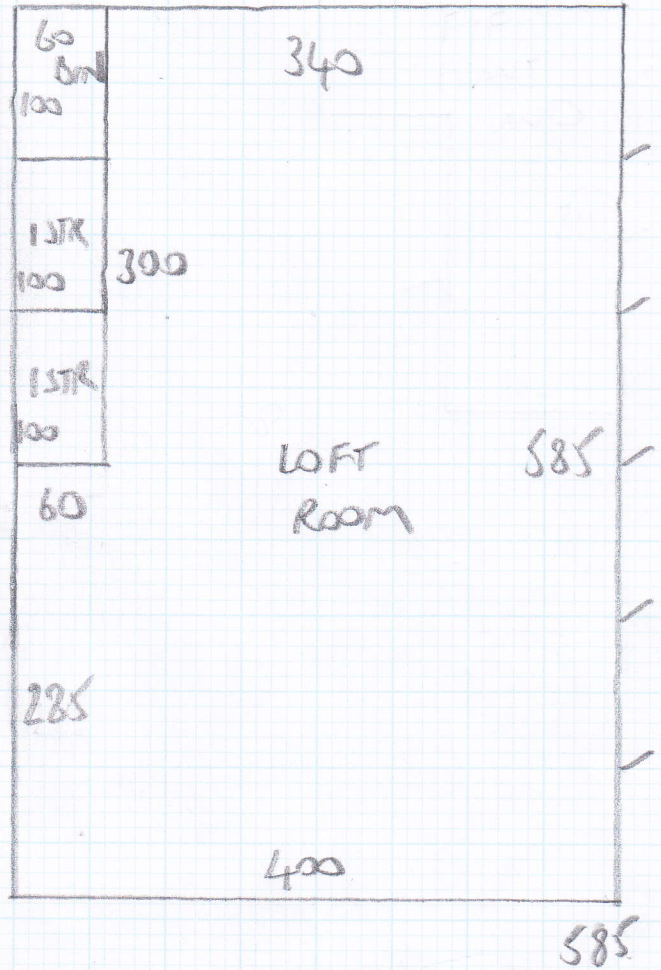

Job No: F2A076
 Name: HARKNETT
 Address: 66 MEXFIELD RD
 SWIS ZRQ

Tel:
 Sheet: 1 of 3

6.90 Car Paw 1
 5.90 Car Paw 2
 5.85 Loft Room

 18.65m x 4.00m
 = 74.6m²

TOP Floor

UIE

UIE

(FIF)
9 STMS .73

mrcarpet
DESIGNS FOR FLOORS

301 Munster Road
Fulham
SW6 6BJ

Tel Nr: 020-7381-1989
Fax Nr: 020-7385-4006

ROLL BREAKDOWN

Job No: F24076
Customer Name: Harknett
Carpet: Wool Iconic Boucle
Colour: Kelly 1510

Roll 19.00m x 4.00m

Plan 1 6.90m x 4.00m
Plan 2 5.90m x 4.00m
Plan 3 /Loft room 5.85m x 4.00m

=====
Total 18.65m x 4.00m
=====

Many Thanks

John