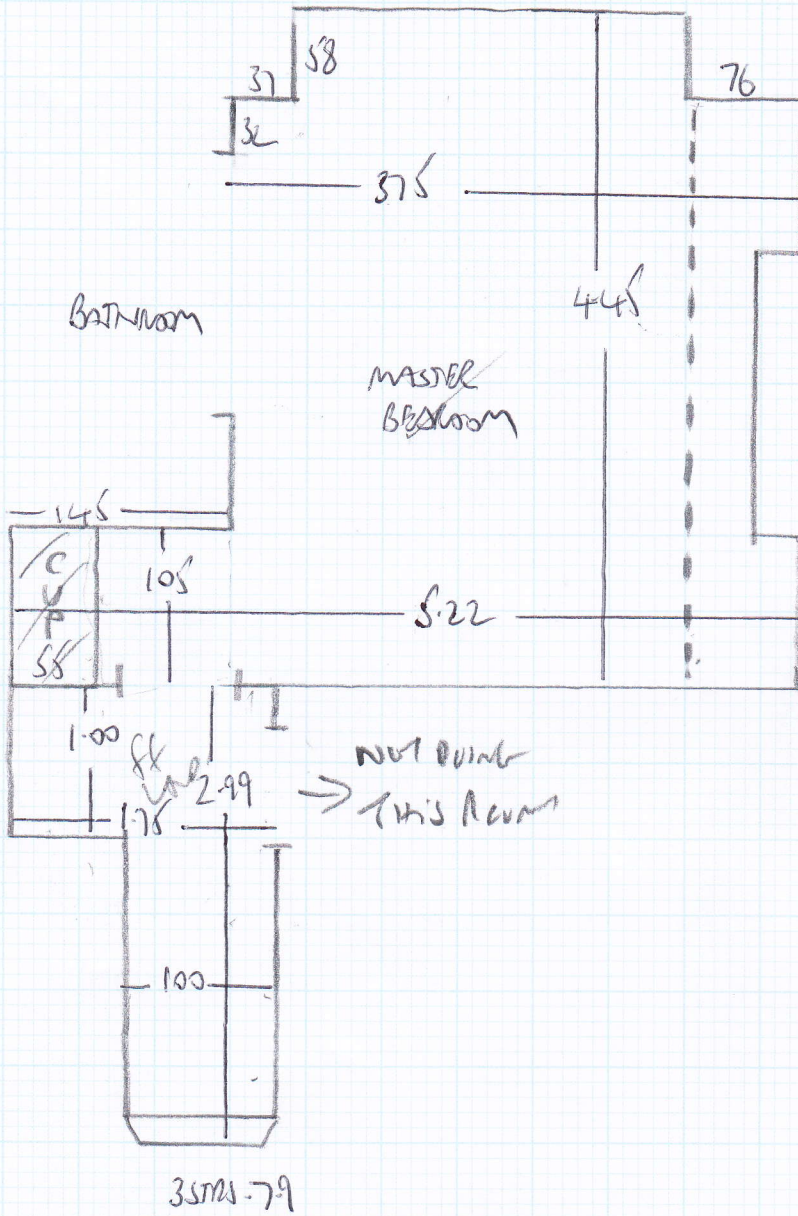

Job No: f24076

Name: JAMES HARKNEY

Address: 66 MEXFIELD RD
SWISZRQ

Tel:

Sheet: 2 of 3

Job No: **F24076**
 Name: **HARKNETT**
 Address: **66 MEXFIELD ROAD**
SWIS 2RQ
 Tel:
 Sheet: **3 of 3**

G/F
 6N 95x350
 125721-79

mrcarpet
DESIGNS FOR FLOORS

301 Munster Road
Fulham
SW6 6BJ

Tel Nr: 020-7381-1989
Fax Nr: 020-7385-4006

ROLL BREAKDOWN

Job No: F24076
Customer Name: Harknett
Carpet: Wool Iconic Boucle
Colour: Kelly 1510

Roll 19.00m x 4.00m

Plan 1 6.90m x 4.00m
Plan 2 5.90m x 4.00m
Plan 3 /Loft room 5.85m x 4.00m

=====
Total 18.65m x 4.00m
=====

Many Thanks

John