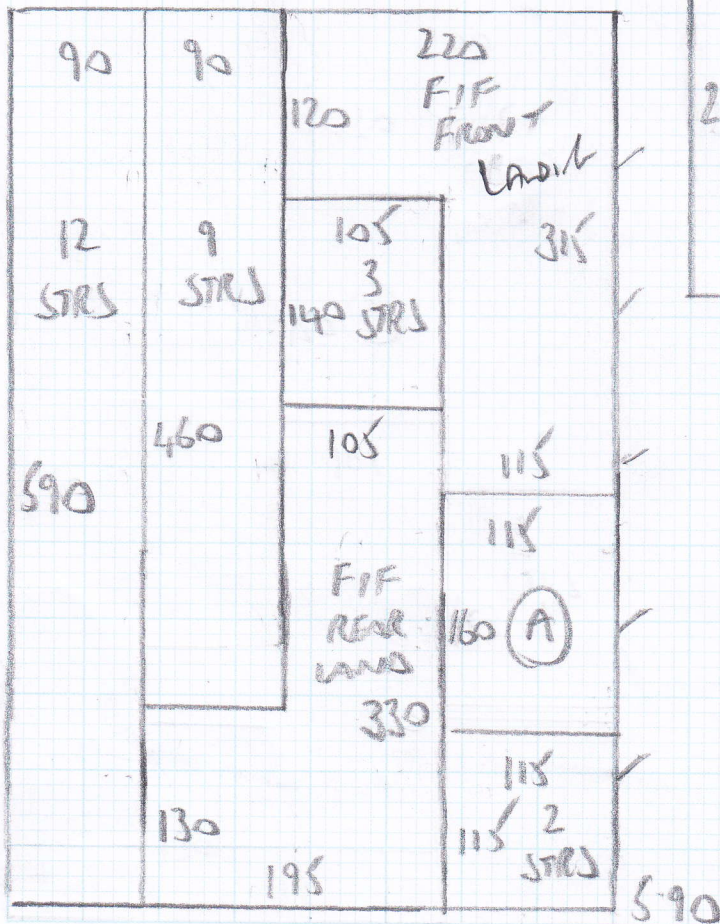

Job No: F2A076
 Name: HARKNETT
 Address: 66 MEXFIELD RD
 SWIS ZRQ

Tel:
 Sheet: 1 of 3

6.90 Car Paw 1
 5.90 Car Paw 2
 5.85 Loft Room

 18.65m x 4.00m
 = 74.6m²

TOP Floor

UIE

UIE

(FIF)
9 STMS .73

Job No: f24076

Name: JAMES HARKNEY

Address: 66 MEXFIELD RD
SWISZRQ

Tel:

Sheet: 2 of 3

Job No: **F24076**
 Name: **HARKNETT**
 Address: **66 MEXFIELD ROAD**
SWIS 2RQ
 Tel:
 Sheet: **3 of 3**

G/F
 6N 95x350
 125721-79

mrcarpet
DESIGNS FOR FLOORS

301 Munster Road
Fulham
SW6 6BJ

Tel Nr: 020-7381-1989
Fax Nr: 020-7385-4006

ROLL BREAKDOWN

Job No: F24076
Customer Name: Harknett
Carpet: Wool Iconic Boucle
Colour: Kelly 1510

Roll 19.00m x 4.00m

Plan 1 6.90m x 4.00m
Plan 2 5.90m x 4.00m
Plan 3 /Loft room 5.85m x 4.00m

=====
Total 18.65m x 4.00m
=====

Many Thanks

John