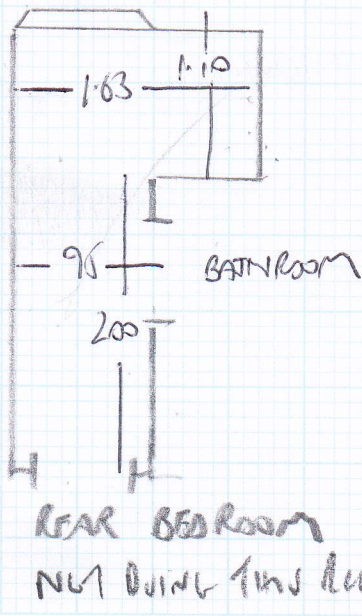

mrcarpet
DESIGNS FOR FLOORS

301 Munster Road
Fulham
SW6 6BJ

Tel Nr: 020-7381-1989
Fax Nr: 020-7385-4006

ROLL BREAKDOWN

Job No: F24076
Customer Name: Harknett
Carpet: Wool Iconic Boucle
Colour: Kelly 1510

Roll 19.00m x 4.00m

Plan 1 6.90m x 4.00m
Plan 2 5.90m x 4.00m
Plan 3 /Loft room 5.85m x 4.00m

=====
Total 18.65m x 4.00m
=====

Many Thanks

John