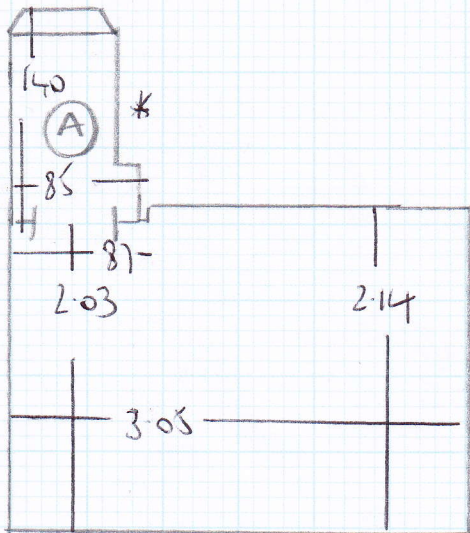

Job No: F2A076
 Name: HARKNETT
 Address: 66 MEXFIELD RD
 SWIS ZRQ

Tel:
 Sheet: 1 of 3

6.90 Car Paw 1
 5.90 Car Paw 2
 5.85 Loft Room

 18.65m x 4.00m
 = 74.6m²

TOP Floor

UIE

UIE

(FIF)
9 STMS .73

Job No: f24076

Name: JAMES HARKNEY

Address: 66 MEXFIELD RD
SWISZRQ

Tel:

Sheet: 2 of 3

Job No: **F24076**
 Name: **HARKNETT**
 Address: **66 MEXFIELD ROAD**
SWIS 2RQ
 Tel:
 Sheet: **3 of 3**

G/F
 6N 95x350
 125721-79

mrcarpet
DESIGNS FOR FLOORS

301 Munster Road
Fulham
SW6 6BJ

Tel Nr: 020-7381-1989
Fax Nr: 020-7385-4006

ROLL BREAKDOWN

Job No: F24076
Customer Name: Harknett
Carpet: Wool Iconic Boucle
Colour: Kelly 1510

Roll 19.00m x 4.00m

Plan 1 6.90m x 4.00m
Plan 2 5.90m x 4.00m
Plan 3 /Loft room 5.85m x 4.00m

=====
Total 18.65m x 4.00m
=====

Many Thanks

John