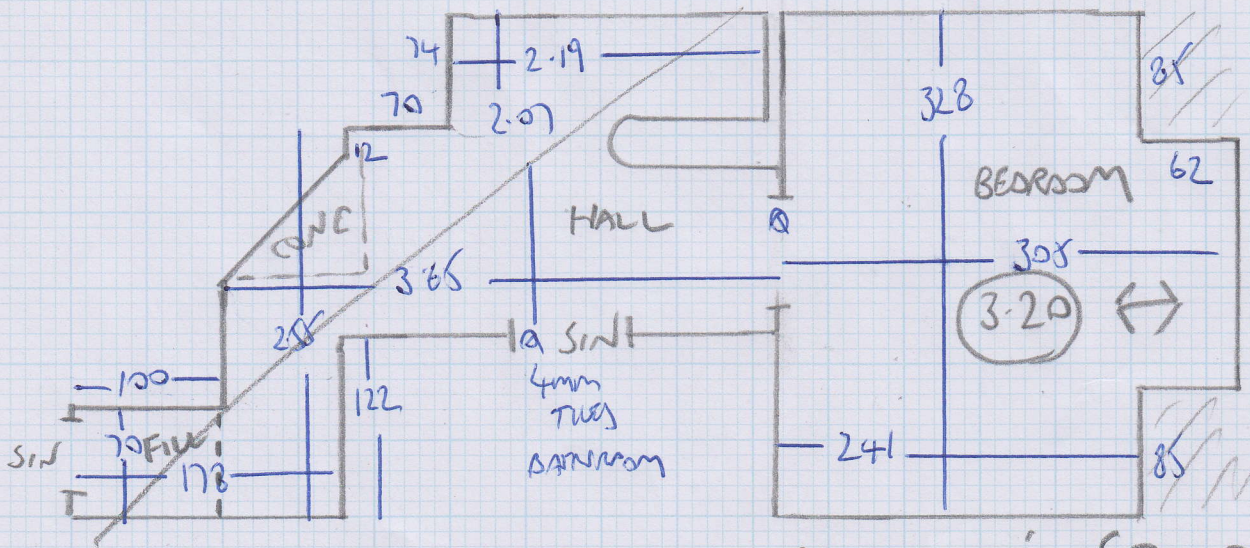

Job No: F24077
 Name: WALUS
 Address: G/F/F 17 WARWICK
 SQUARE SWIV ZAB
 Tel:
 Sheet: 1 OF 1

-
- ~~w 76x53~~
 - ~~w 88x53~~
 - ~~w 116x55~~
 - ~~w 118x70~~
 - ~~w 90x60~~
 - ~~w 75x60~~
 - ~~w 85x55~~
 - ~~w 104x55~~
 - ~~w 118x62~~
 - ~~w 100x62~~
 - ~~w 80x55~~
 - BN AJ STR 77x52

- RUNNER
 AREAS TO BE CONFIRMED
 DARK GREEN (VIRTUALLY BLACK)
 NEEDED?

COLUMBIA (SUDE)
 PEPPERCORN
 3-20 x 4MTR