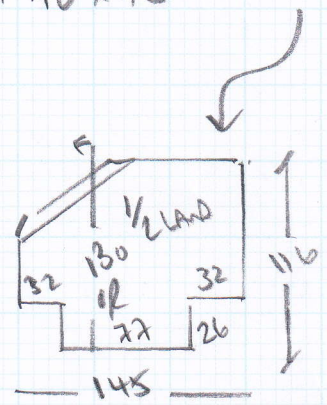

Job No: E24078
 Name: TICE
 Address: 68 Bayly Road
 W6 8J7
 Tel:
 Sheet: 2 of 2

- * w/s/w 60 x 80
- w3 70 x 100
- w2 63 x 85
- 61
45 x 68
- w1 70 x 75

- Blind
- 45 x 85
- 127
- 45 x 73