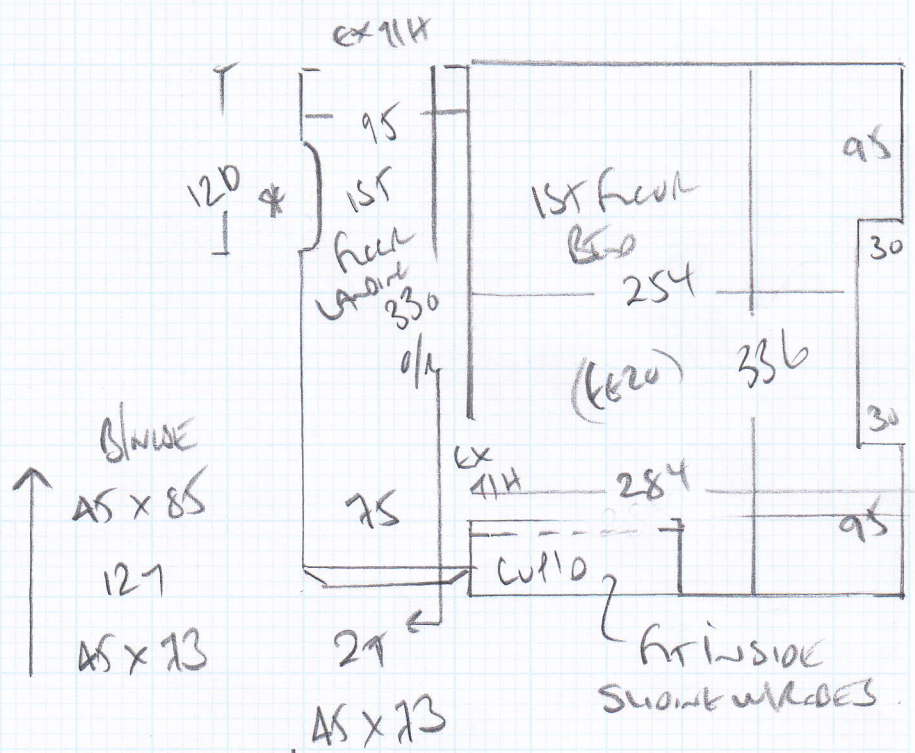

Job No: E24078
 Name: TICE
 Address: 68 Bayly Road
 W6 8J7
 Tel:
 Sheet: 2 of 2

- * w/s/w 60 x 80
- w3 70 x 100
- w2 63 x 85
- 61
45 x 68
- w1 70 x 75

- Blind
- 45 x 85
- 127
- 45 x 73