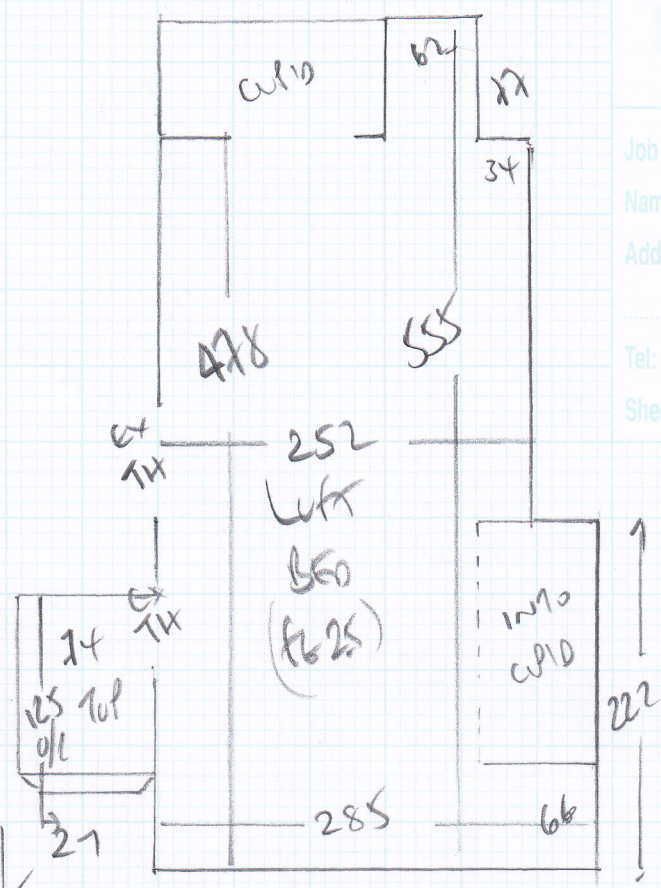

Job No: E24078
 Name: TICE
 Address: 68 Bayly Road
 W6 8J7
 Tel:
 Sheet: 2 of 2

- * w/s/w 60 x 80
- w3 70 x 100
- w2 63 x 85
- 61
45 x 68
- w1 70 x 75

- Blind
- 45 x 85
- 127
- 45 x 73