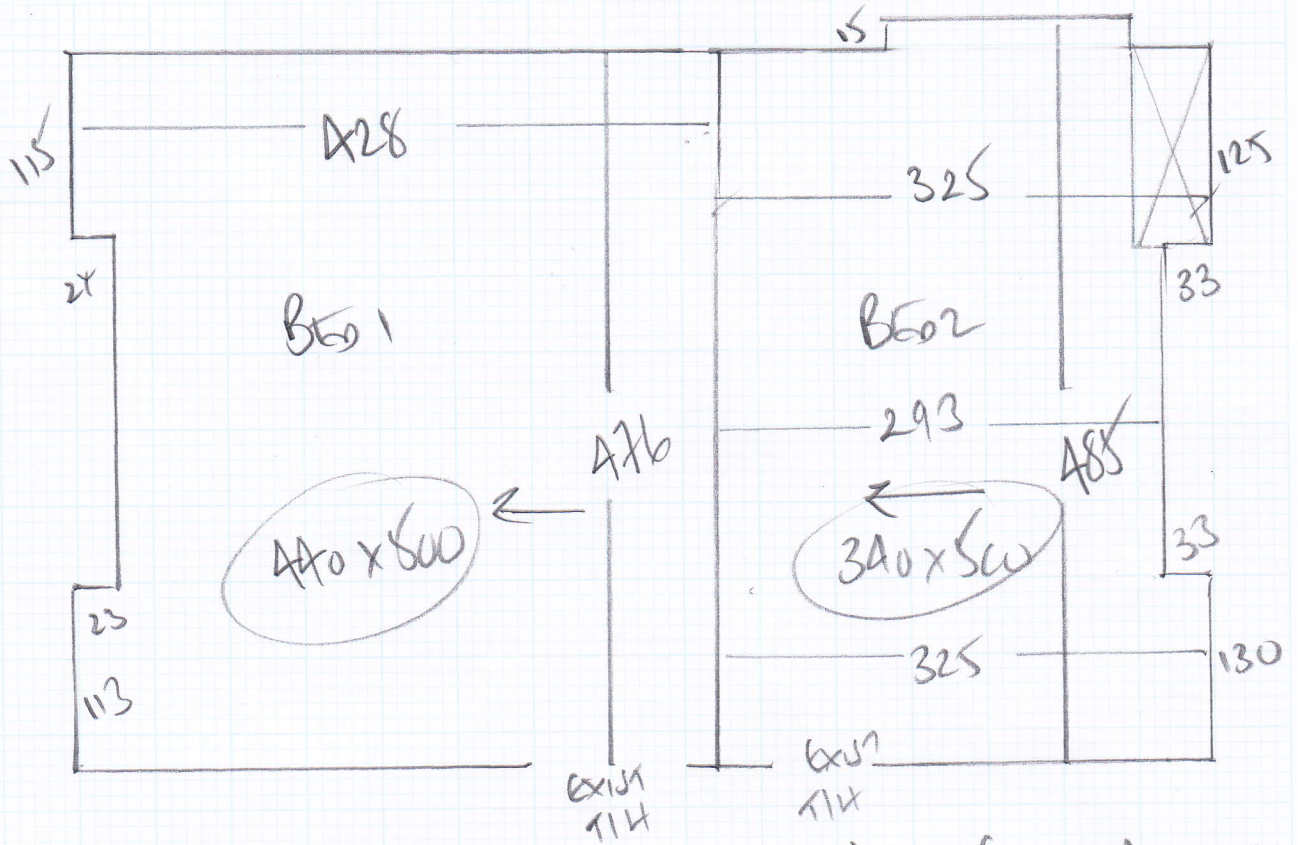

Job No: F2A001  
 Name: SCARALO  
 Address: 10 Colman Mansions  
 33 Kensington Court  
 Tel: W8 5BG  
 Sheet: 1 of 1

NEED FASTSET ADHESIVE  
 TO SECURE IT DOWN!

BED 1 440 x 500

BED 2 340 x 500

780 x 500

39m<sup>2</sup>