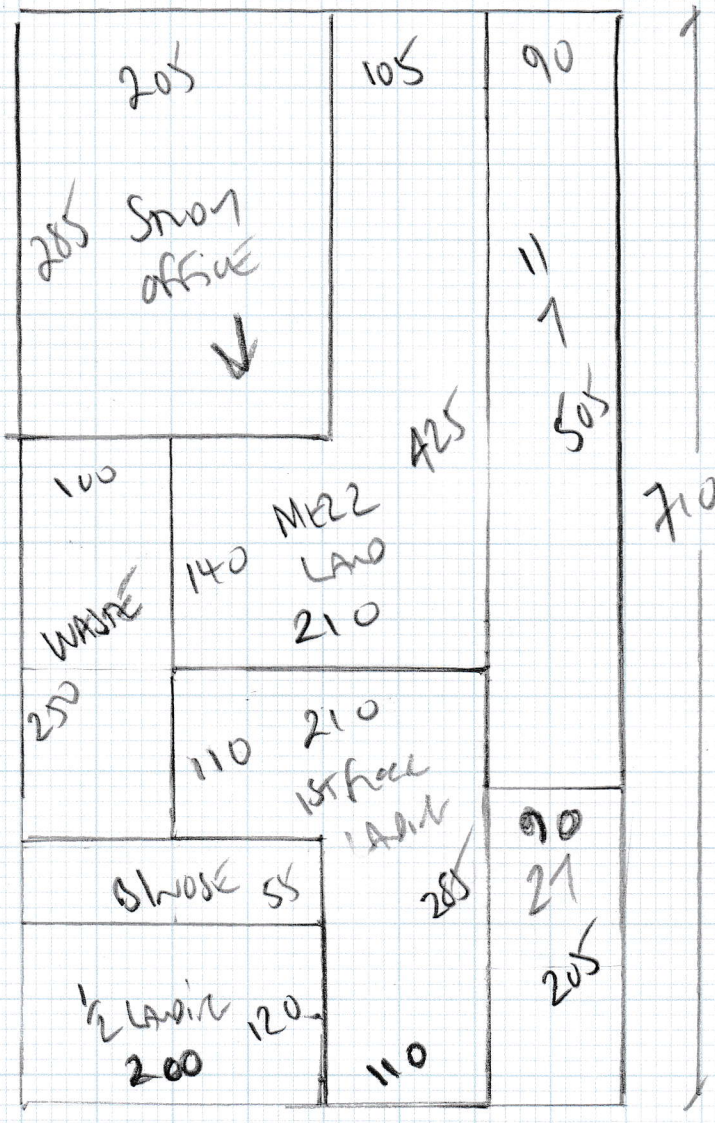

Job No: F24086
 Name: Honor
 Address: 50 BLANSMET ROAD
 SW6 6AA
 Tel: _____
 Sheet: 1 of 2

ALWAYS JUST '50'
 ALSO 09N

PLAN 710 x 400
 MIDDLE BED 310 x 400

FRONT BED 430 x 500

BATH
CROSSING
THROLO

mrcarpet
Job No: F24086
Name: Honan
Address: SOBUNSAM ROM
SW6 6AA
Tel:
Sheet: 2 of 2

310 x 4M
MIDDLE
BEO

FRONT BEO