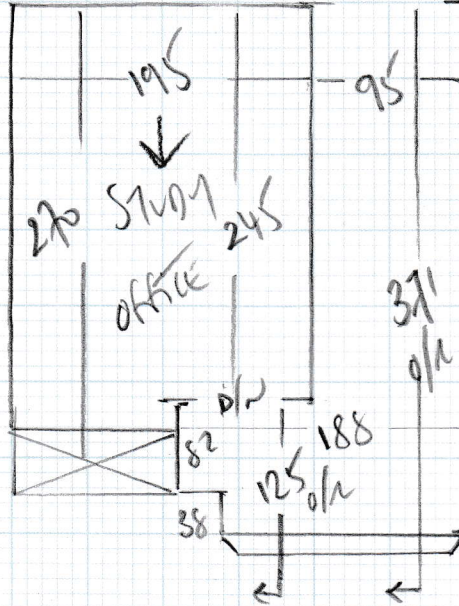

Job No: F24086
 Name: Honor
 Address: 50 BLANSMET ROAD
 SW6 6AA
 Tel: _____
 Sheet: 1 of 2

ALWAYS JUST '50'
 ALSO 09N

PLAN 710 x 400
 MIDDLE BED 310 x 400

FRONT BED 430 x 500

BATH
CROSSING
THROLO

mrcarpet
Job No: F24086
Name: Honan
Address: SOBUNSAM ROM
SW6 6AA
Tel:
Sheet: 2 of 2

310 x 4M
MIDDLE
BEO

FRONT BEO