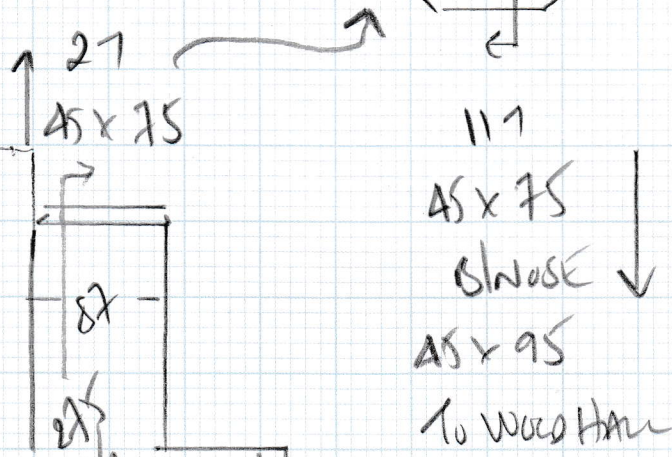

Job No: F24086
 Name: Honor
 Address: 50 BLANSMET ROAD
 SW6 6AA
 Tel: _____
 Sheet: 1 of 2

ALWAYS JUST '50'
 ALSO 09N

PLAN 710 x 400
 MIDDLE BED 310 x 400

FRONT BED 430 x 500

BATH
CROSSING
THROLO

mrcarpet
Job No: F24086
Name: Honan
Address: SOBUNSAM ROM
SW6 6AA
Tel:
Sheet: 2 of 2

310 x 4M
MIDDLE
BEO

FRONT BEO