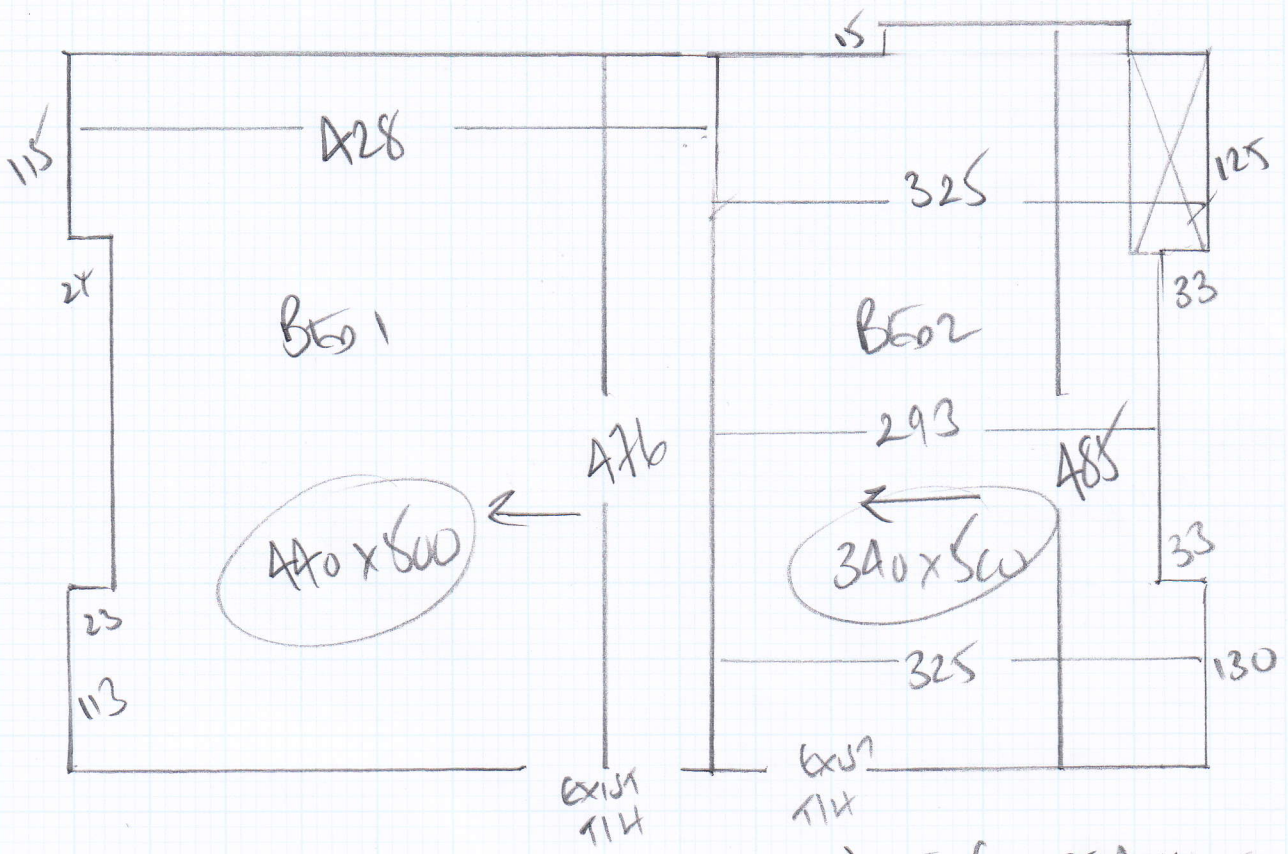

Job No: F2A091
 Name: SCALFARO
 Address: 10 Colindale Avenue
 33 Kensington Court
 Tel: W8 5BG
 Sheet: 1 of 1

BED 1 440 x 500
 BED 2 340 x 500

 780 x 500

39m²