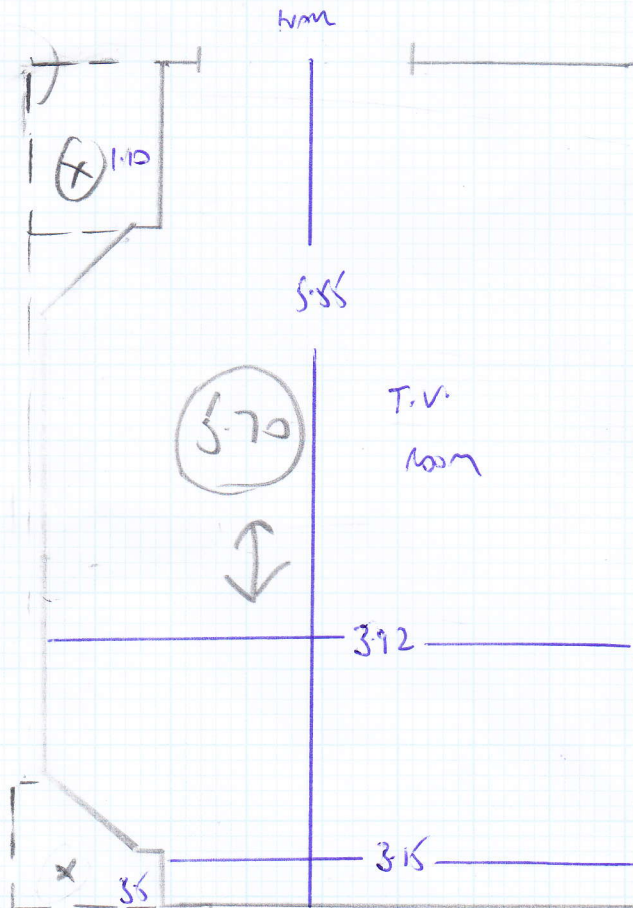

Job No: F24098
Name: BATHWALL GROUP
Address: 55 ENNISMORE COURT
SW7 1AJ
Tel: _____
Sheet: 1 of 1

COLORADO
Color COL2203

570 x 1000

(x)
LEAVE 2 x SMALL PIECES OF WASTE ON SITE
FOR CUSTOMER TO USE AS MATS FOR DOG!